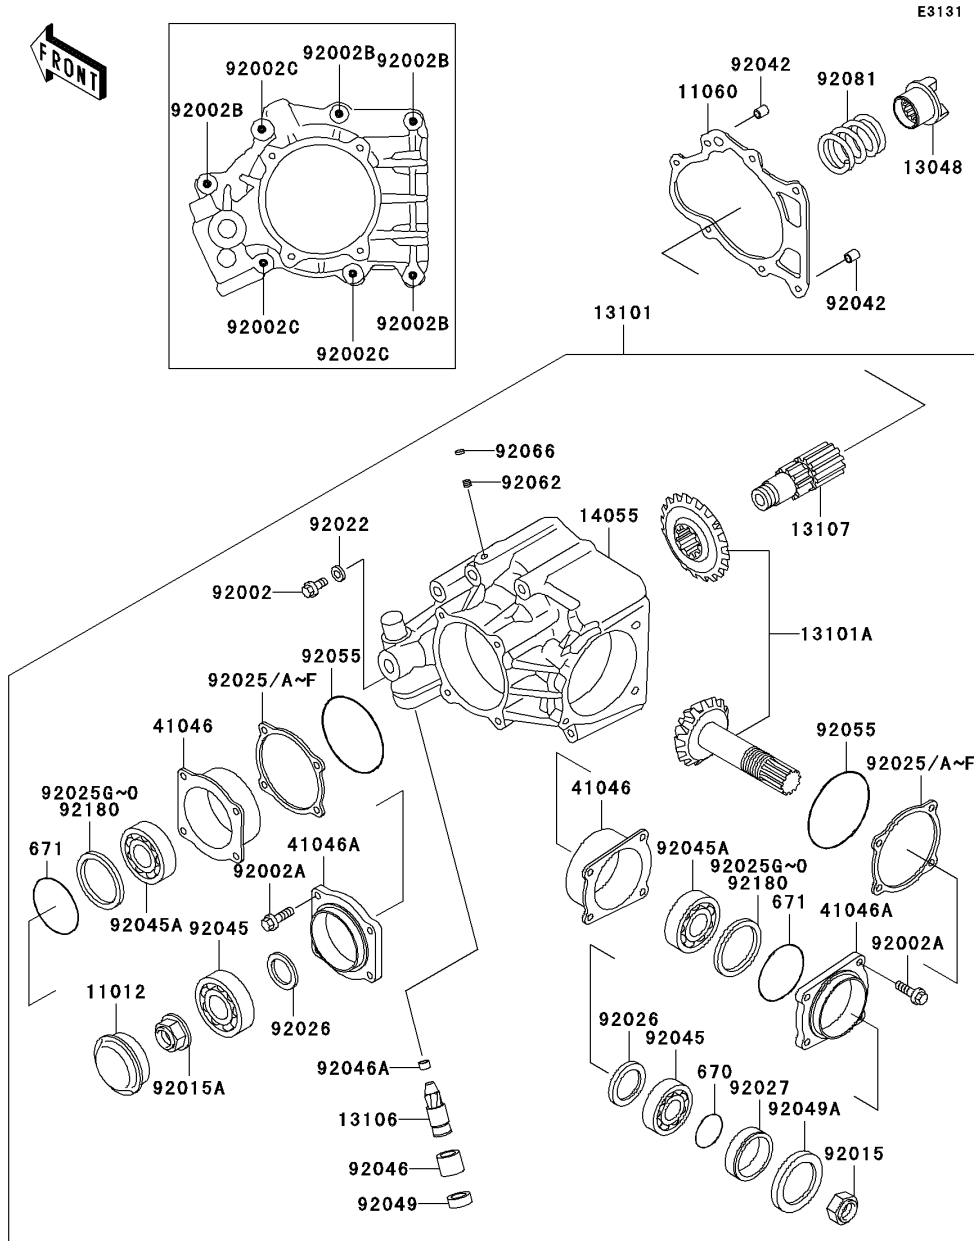

1999 Vulcan 750

PARTS DIAGRAM

Front Bevel Gear

1999 Vulcan 750

PARTS LIST

Front Bevel Gear

Kawasaki

Let the Good Times Roll®

ITEM NAME

PART NUMBER

QUANTITY
