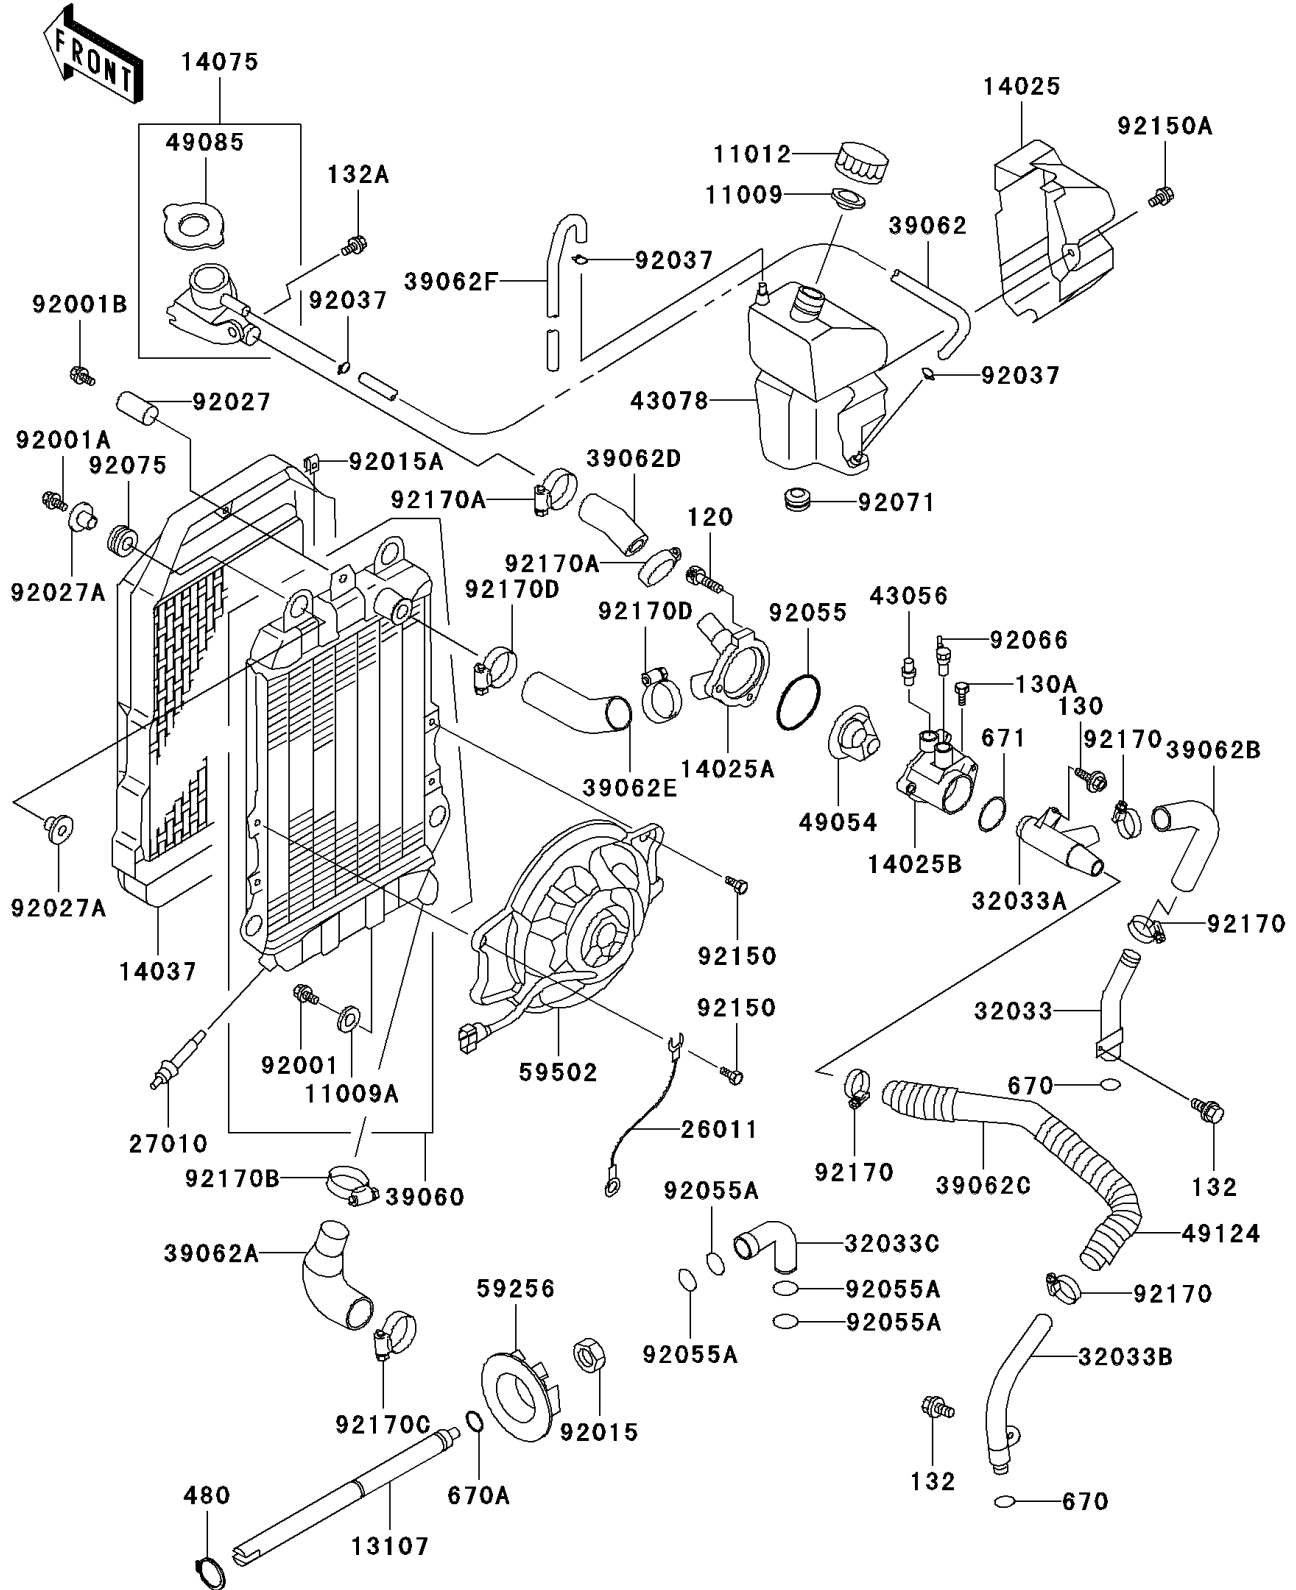

2002 Vulcan 750

PARTS DIAGRAM

Radiator

E3032

2002 Vulcan 750

PARTS LIST

Radiator

ITEM NAME

PART NUMBER

QUANTITY
