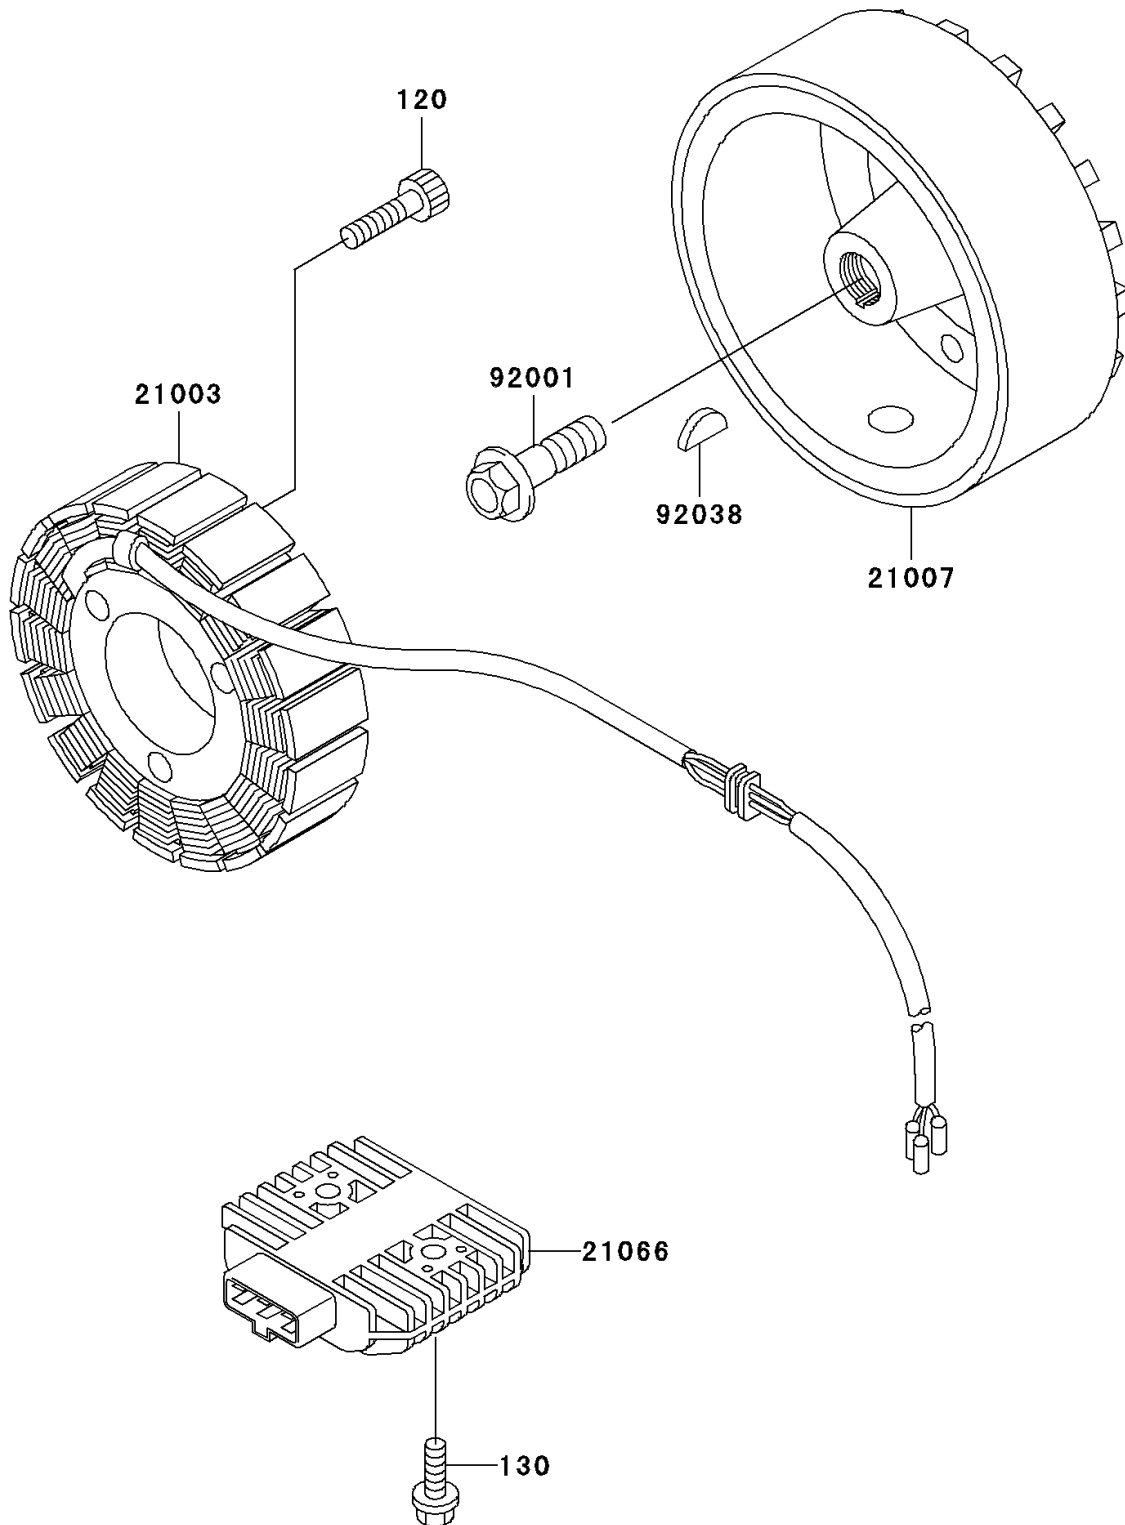

1999 Vulcan 750

PARTS DIAGRAM

Generator

E1810

1999 Vulcan 750

PARTS LIST

Generator

ITEM NAME	PART NUMBER	QUANTITY
BOLT-SOCKET,6X35 (Ref # 120)	120P0635	3
BOLT-FLANGED,6X20 (Ref # 130)	130B0620	2
STATOR (Ref # 21003)	21003-1118	1
ROTOR (Ref # 21007)	21007-1127	1
REGULATOR-VOLTAGE (Ref # 21066)	21066-1089	1
BOLT,FLANGED,12X40 (Ref # 92001)	92001-1146	1
KEY,WOODRUFF (Ref # 92038)	92038-001	1