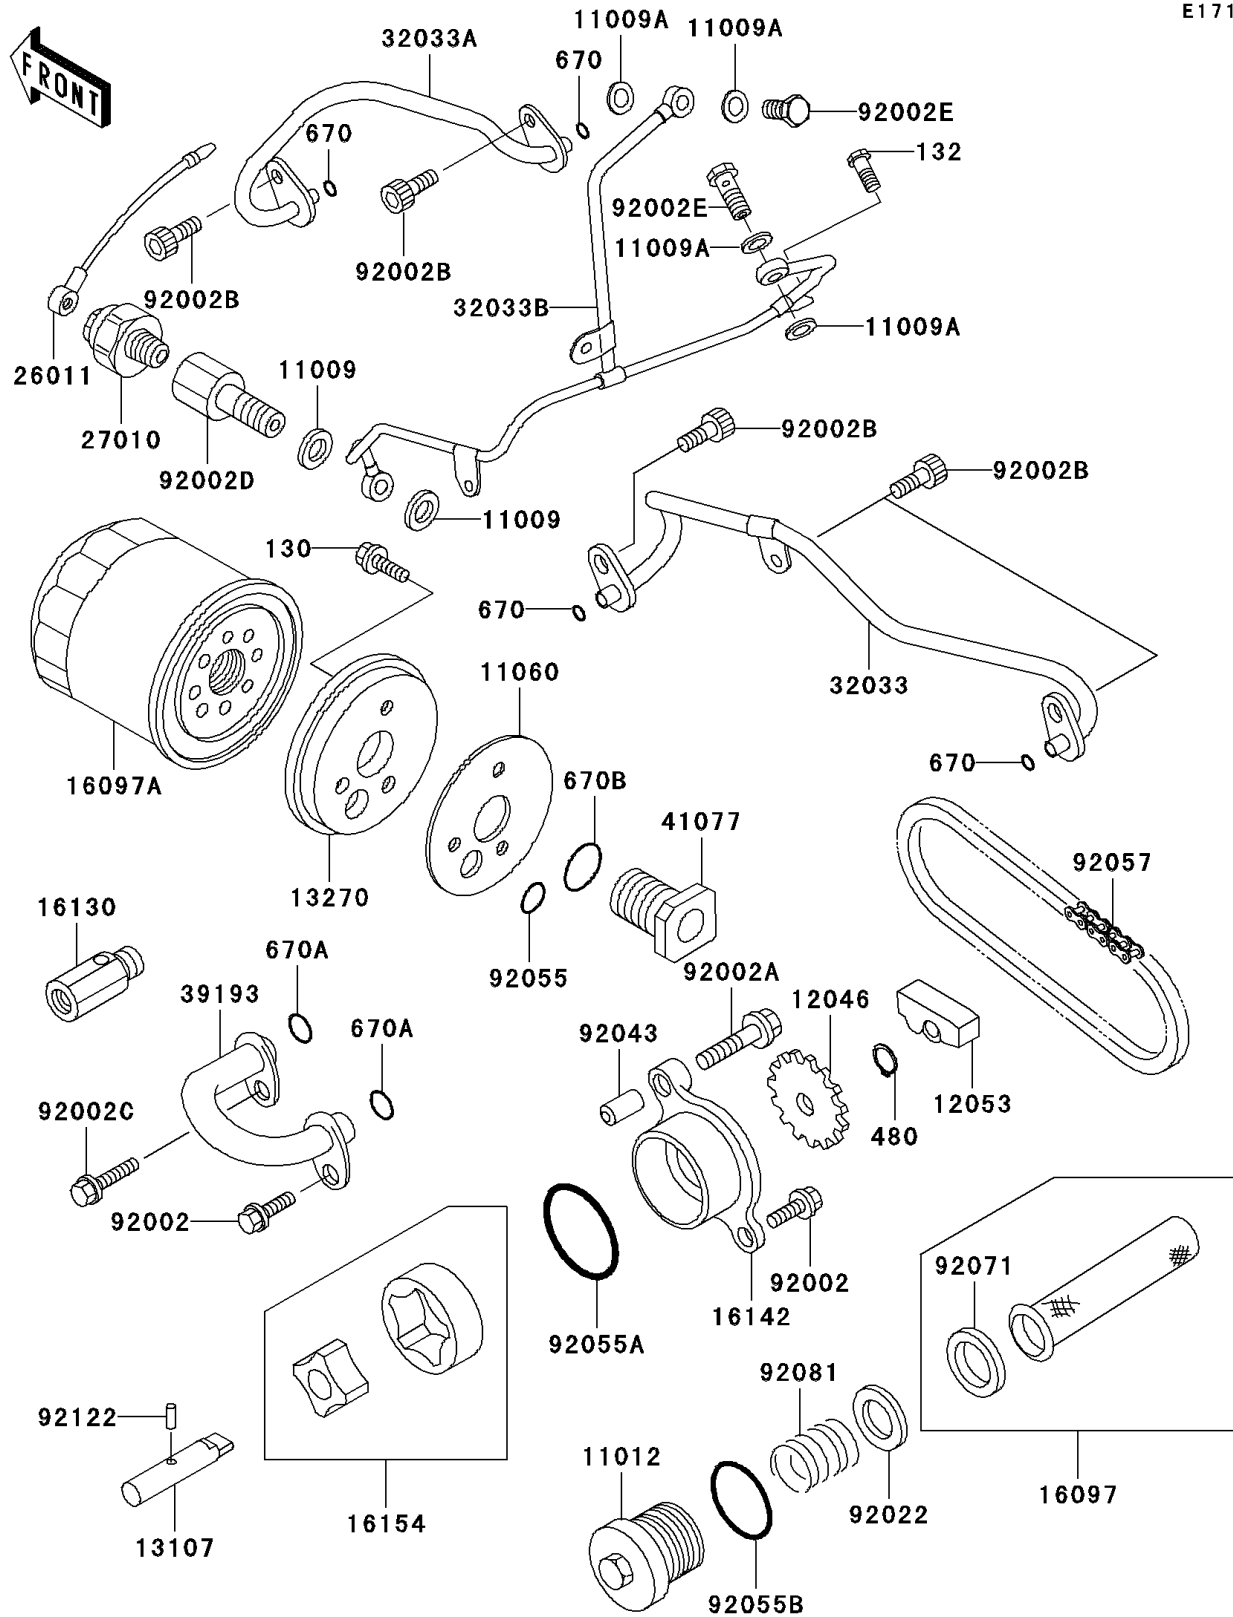

1999 Vulcan 750

PARTS DIAGRAM

Oil Pump/Oil Filter

E1710

1999 Vulcan 750

PARTS LIST

Oil Pump/Oil Filter

ITEM NAME

PART NUMBER

QUANTITY
