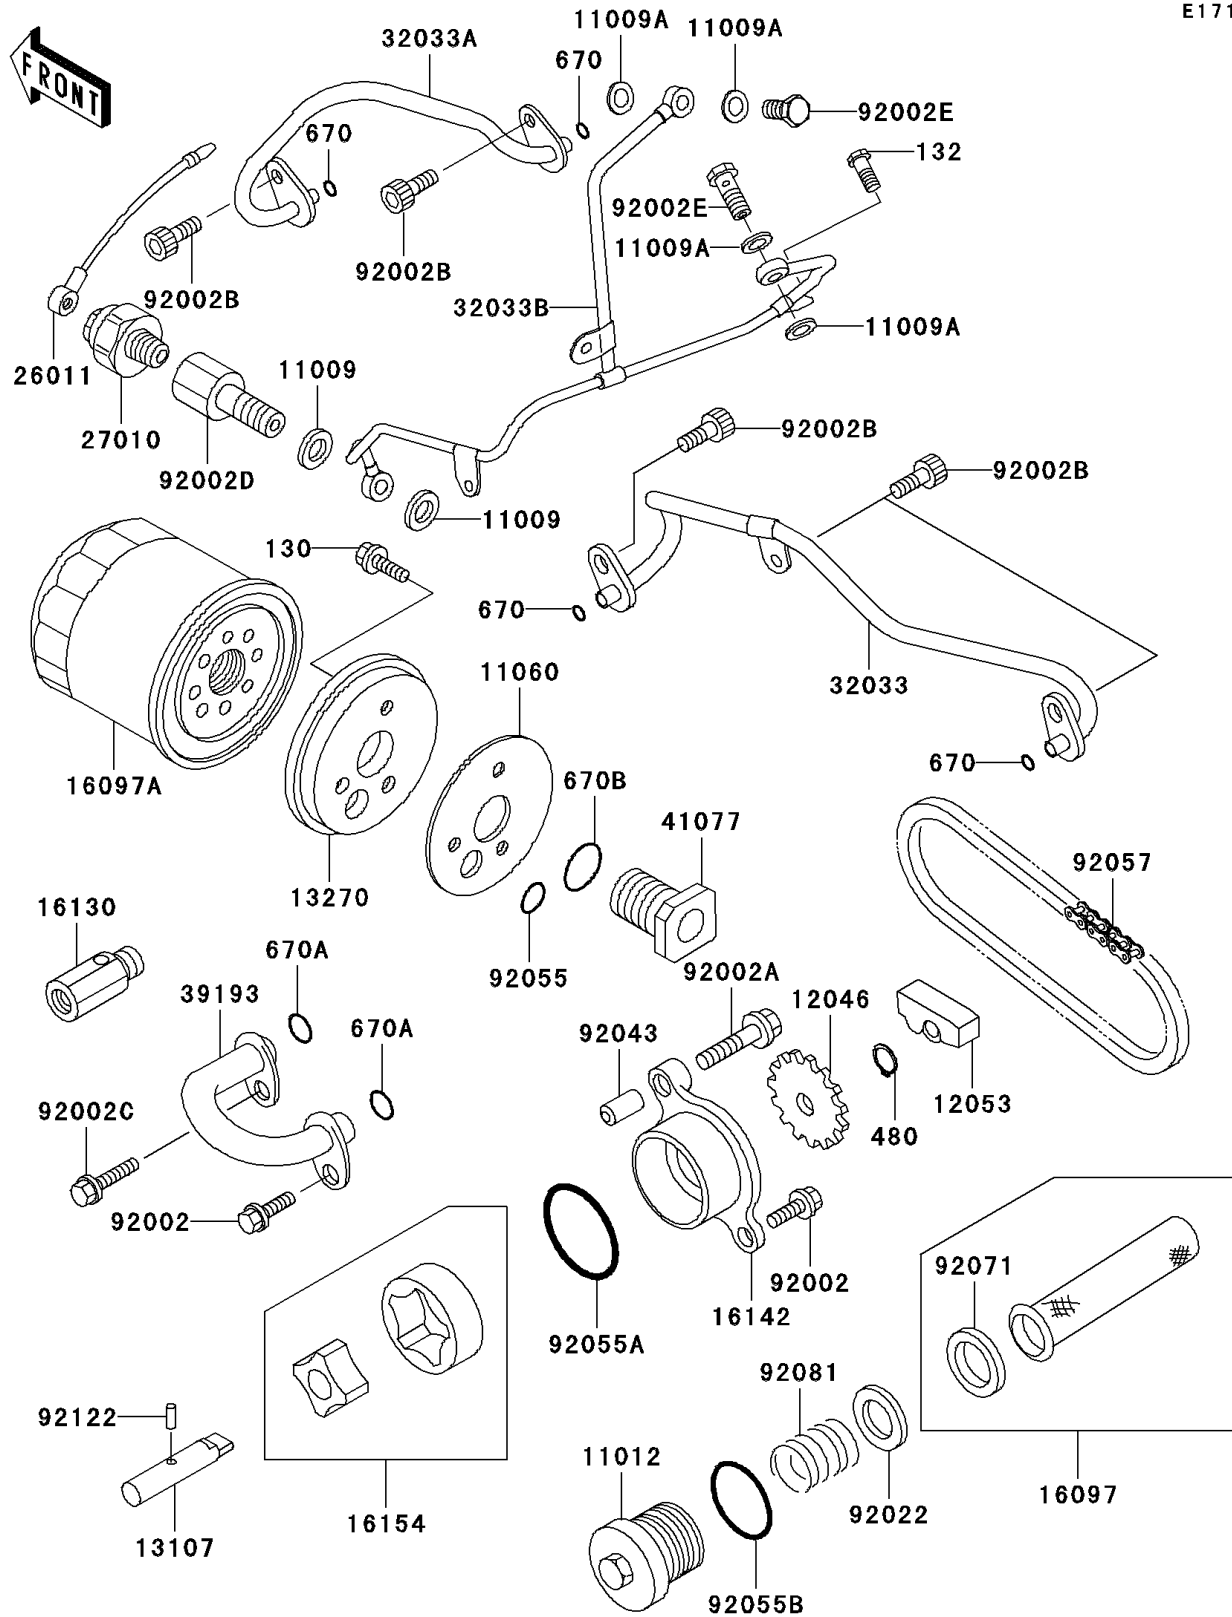

2003 Vulcan 750

PARTS DIAGRAM

Oil Pump/Oil Filter

E1710

2003 Vulcan 750

PARTS LIST

Oil Pump/Oil Filter

ITEM NAME

PART NUMBER

QUANTITY
