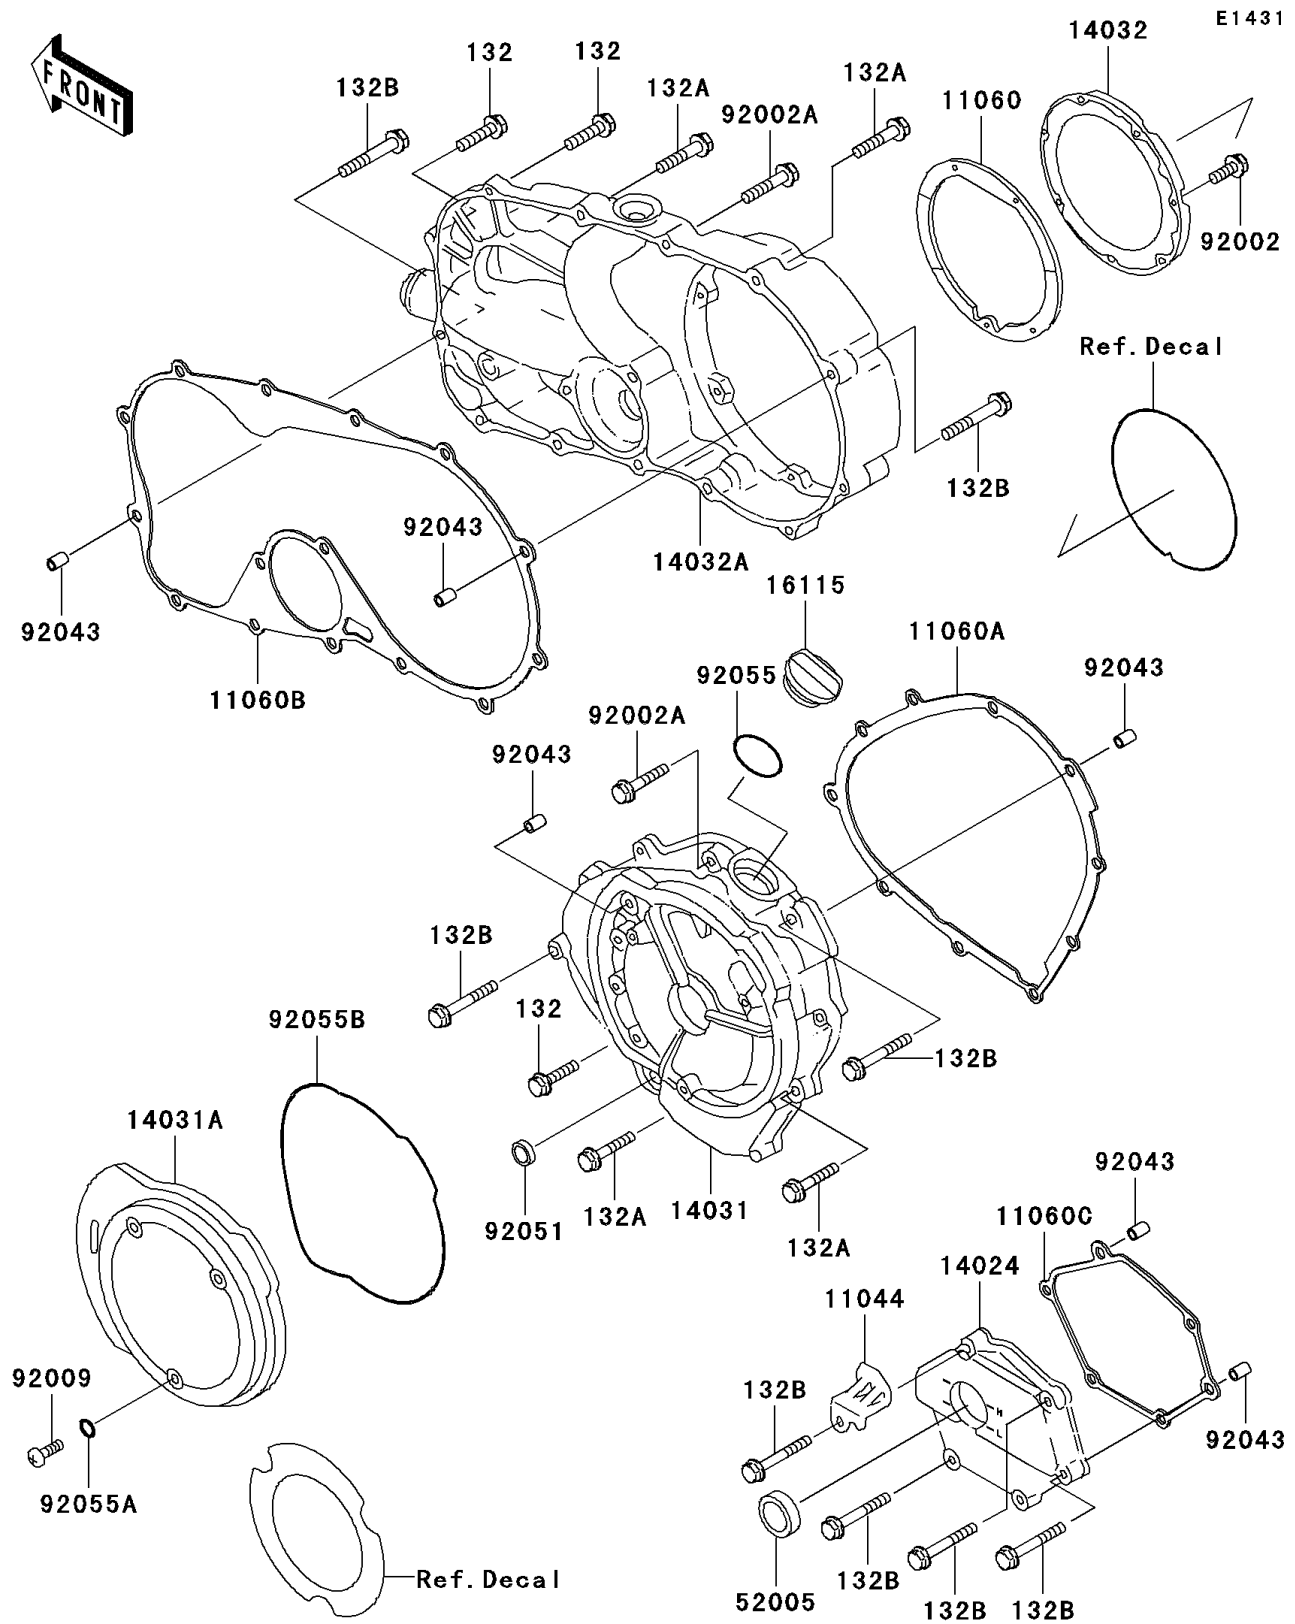

2002 Vulcan 750

PARTS DIAGRAM

Engine Cover(s)

2002 Vulcan 750

PARTS LIST

Engine Cover(s)

ITEM NAME

PART NUMBER

QUANTITY
