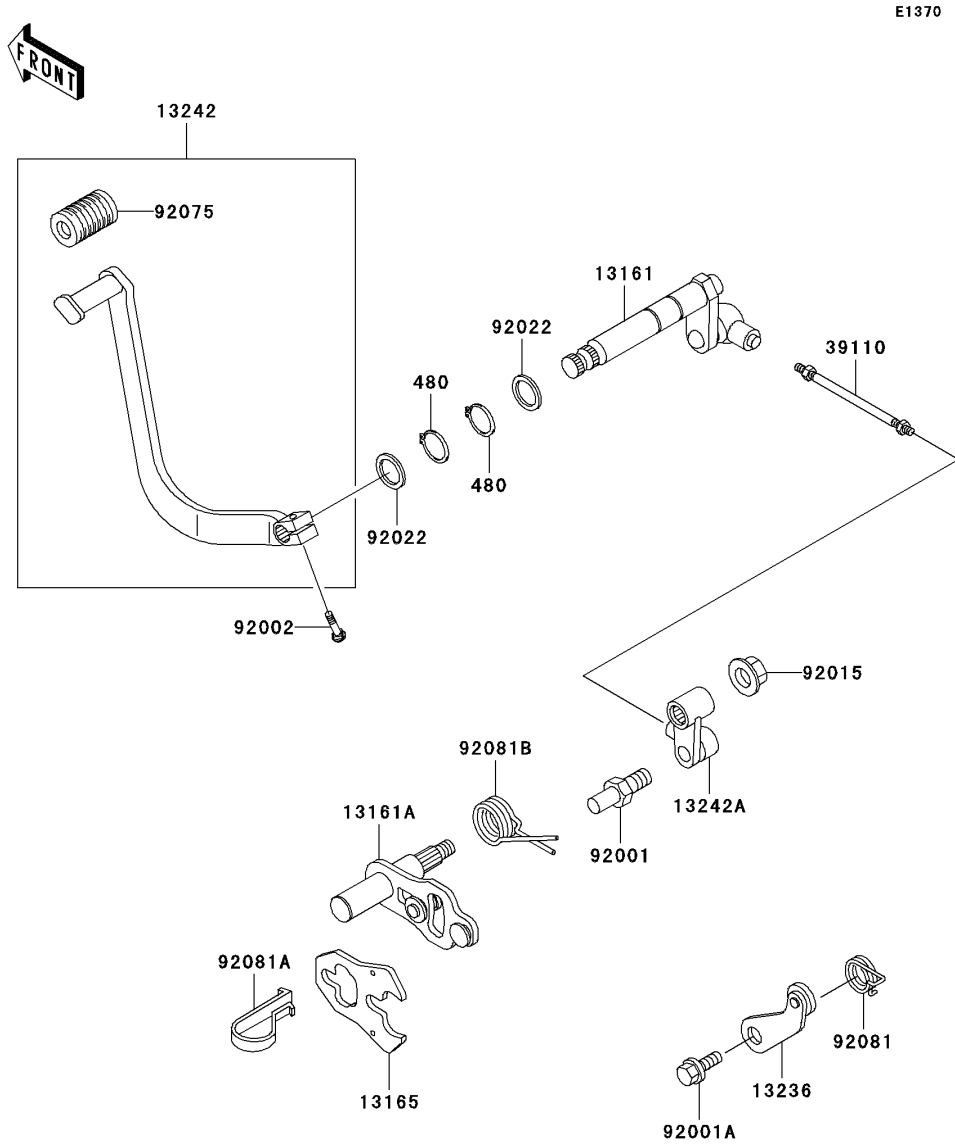

2002 Vulcan 750

PARTS DIAGRAM

Gear Change Mechanism

2002 Vulcan 750

PARTS LIST

Gear Change Mechanism

Kawasaki

Let the Good Times Roll®

ITEM NAME

PART NUMBER

QUANTITY
