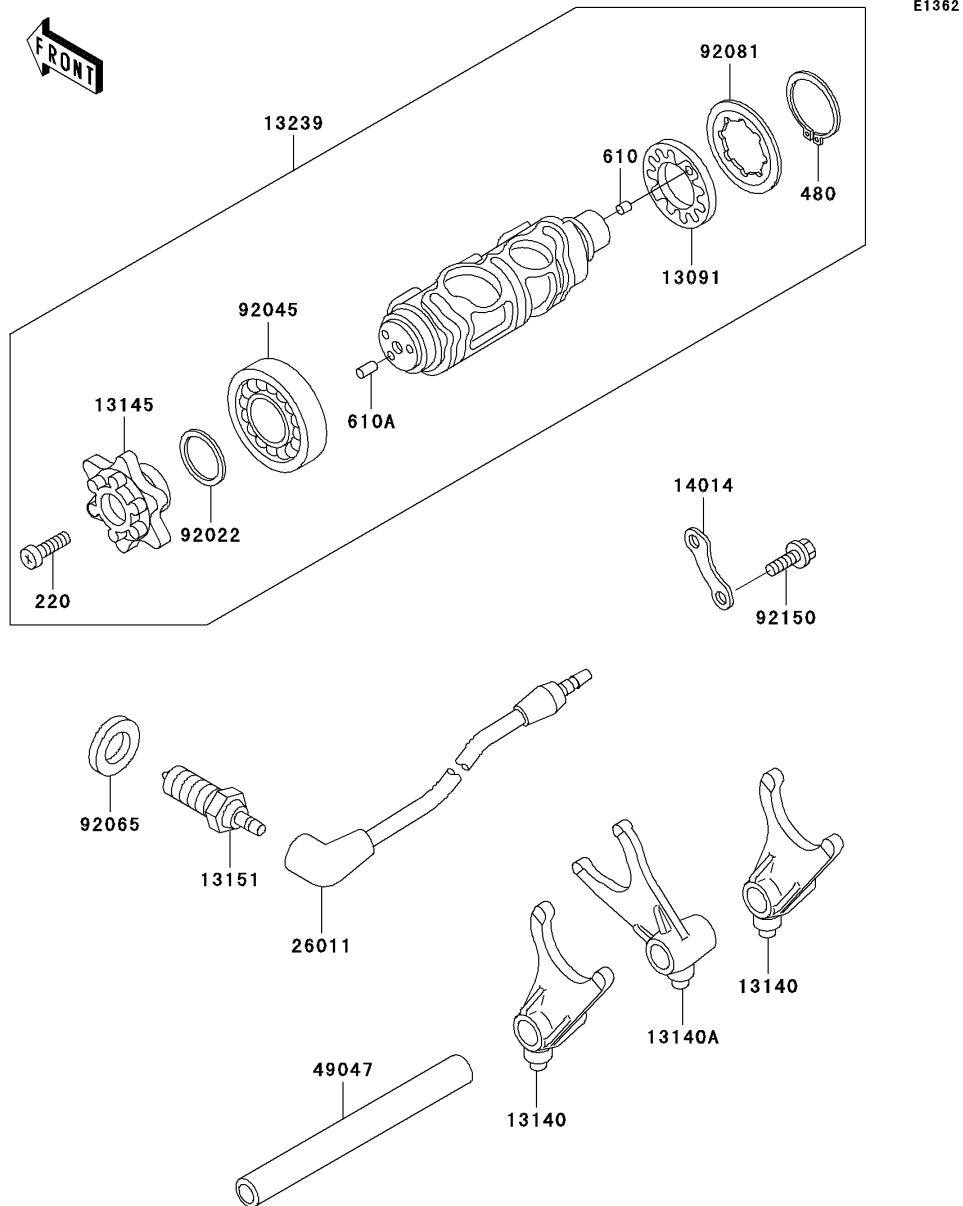

## PARTS DIAGRAM

### Gear Change Drum/Shift Fork(s)

# 2002 Vulcan 750

## PARTS LIST

Gear Change Drum/Shift Fork(s)

**ITEM NAME**

**PART NUMBER**

**QUANTITY**

---