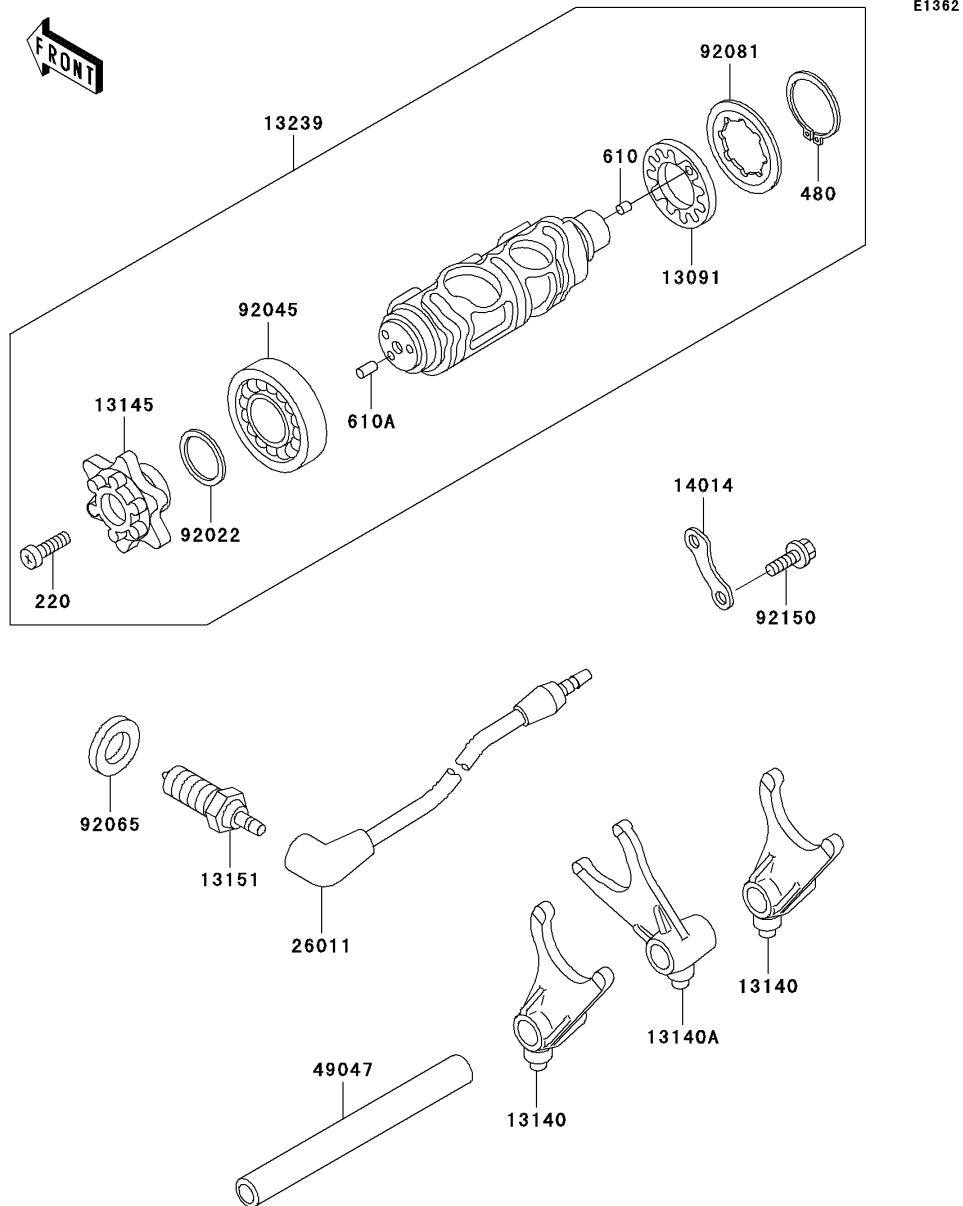

2000 Vulcan 750

PARTS DIAGRAM

Gear Change Drum/Shift Fork(s)

2000 Vulcan 750

PARTS LIST

Gear Change Drum/Shift Fork(s)

ITEM NAME

PART NUMBER

QUANTITY
