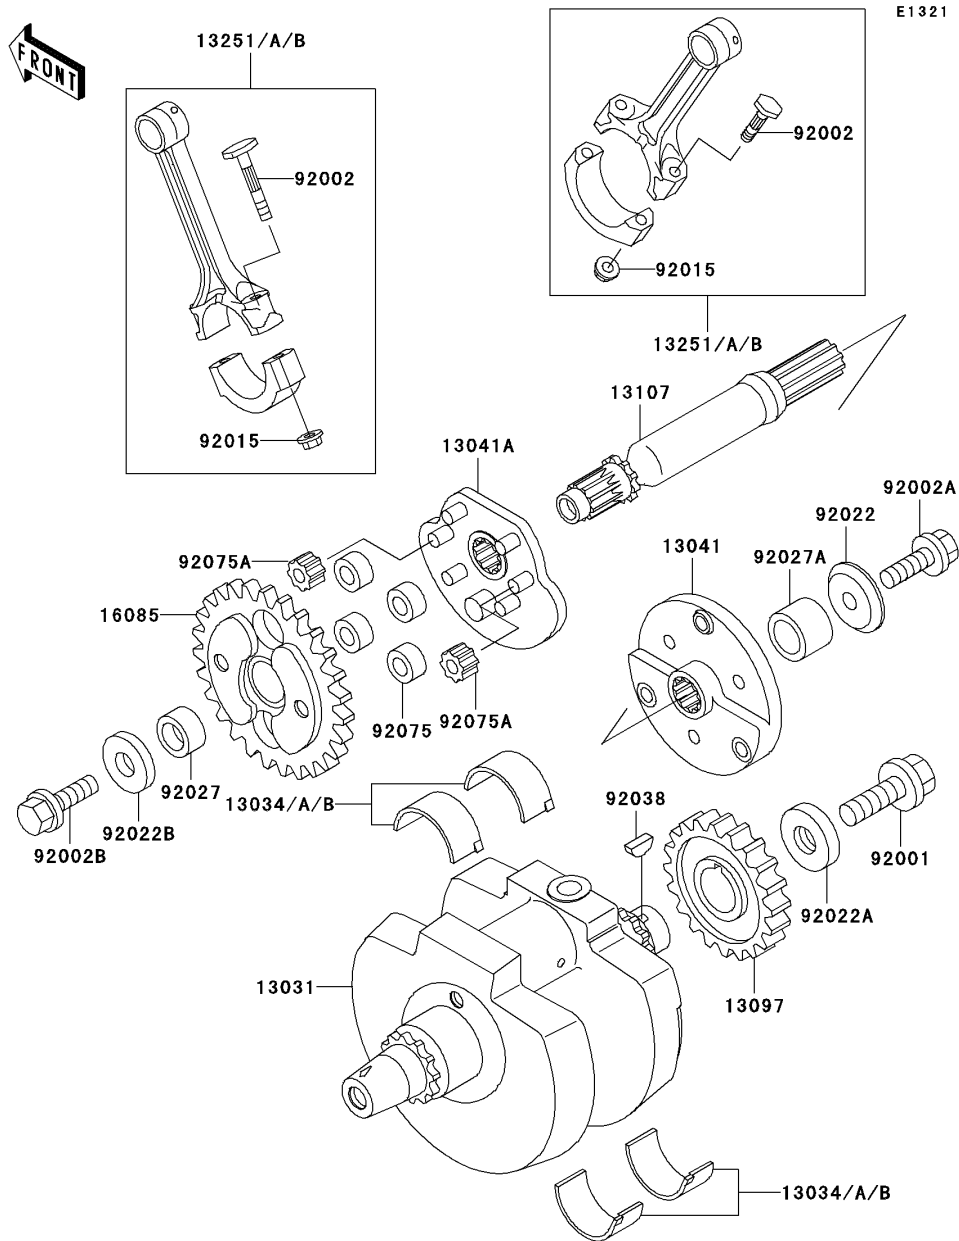

2002 Vulcan 750

PARTS DIAGRAM

Crankshaft

2002 Vulcan 750

PARTS LIST

Crankshaft

ITEM NAME

PART NUMBER

QUANTITY
