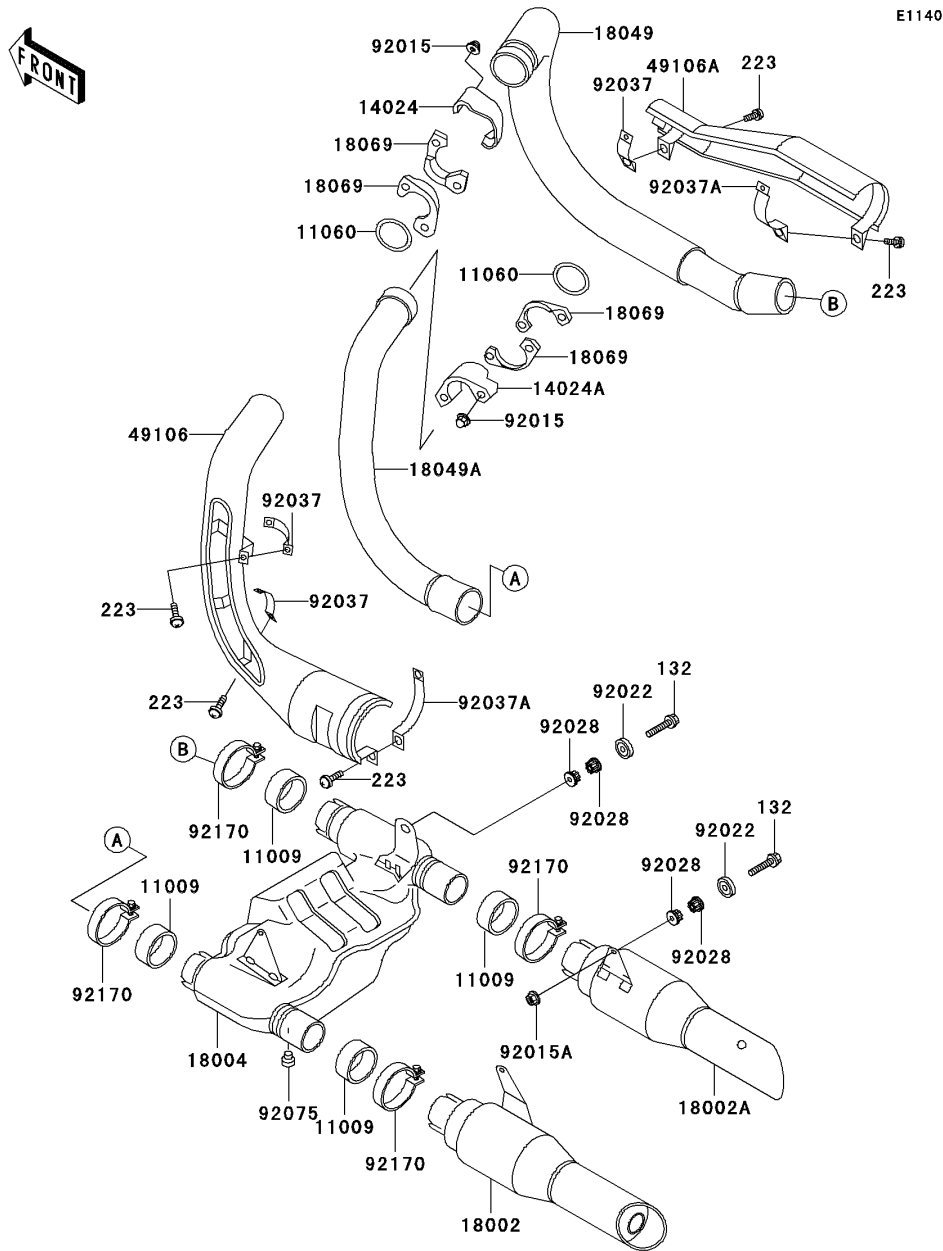

1999 Vulcan 750

PARTS DIAGRAM

Muffler(s)

1999 Vulcan 750

PARTS LIST

Muffler(s)

ITEM NAME	PART NUMBER	QUANTITY
BOLT-FLANGED-SMALL (Ref # 132)	132E0840	4
SCREW-PAN-WS-CROS (Ref # 223)	223X0620	5
GASKET,EXHAUST PIPE CONNECTING (Ref # 11009)	11009-1666	4
GASKET,EXHAUST PIPE (Ref # 11060)	11060-1119	2
COVER,FR (Ref # 14024)	14024-1091	1
COVER,RR (Ref # 14024A)	14024-1092	1
BODY-COMP-MUFFLER,LH (Ref # 18002)	18002-1701	1
BODY-COMP-MUFFLER,RH (Ref # 18002A)	18002-1702	1
CHAMBER-PREMUFFLER (Ref # 18004)	18004-1055	1
PIPE-EXHAUST,FR (Ref # 18049)	18049-1373	1
PIPE-EXHAUST,RR (Ref # 18049A)	18049-1374	1
HOLDER-EXHAUST PIPE (Ref # 18069)	18069-1061	4
COVER-MUFFLER,LH (Ref # 49106)	49106-1053	1
COVER-MUFFLER,RH (Ref # 49106A)	49106-1054	1
NUT,CAP,8MM (Ref # 92015)	92015-1371	4
NUT,FLANGED,8MM (Ref # 92015A)	92015-1933	2
WASHER,CAP TYPE (Ref # 92022)	92022-1638	4
BUSHING,MUFFLER (Ref # 92028)	92028-1746	8
CLAMP,EXHAUST PIPE COVER (Ref # 92037)	92037-1613	3
CLAMP,MUFFLER COVER (Ref # 92037A)	92037-1615	2
DAMPER (Ref # 92075)	92075-005	1
CLAMP,52MM (Ref # 92170)	92170-1446	4