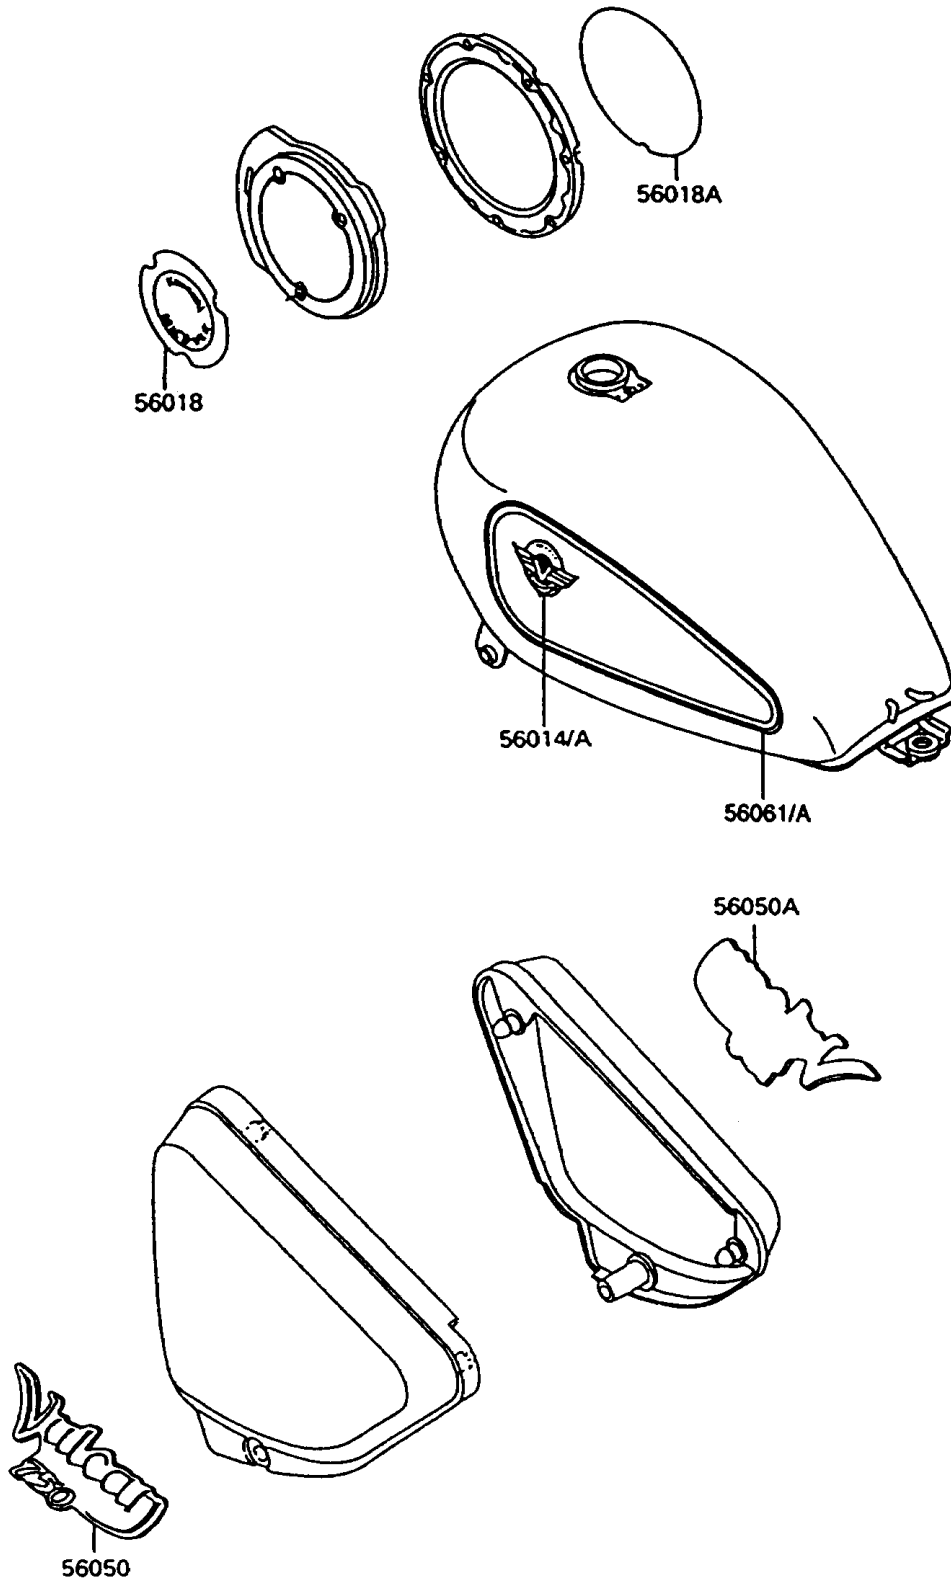

1996 Vulcan 750

PARTS DIAGRAM

Decals(Blue/Silver)

F2861C

1996 Vulcan 750

PARTS LIST

Decals(Blue/Silver)

ITEM NAME

PART NUMBER

QUANTITY
