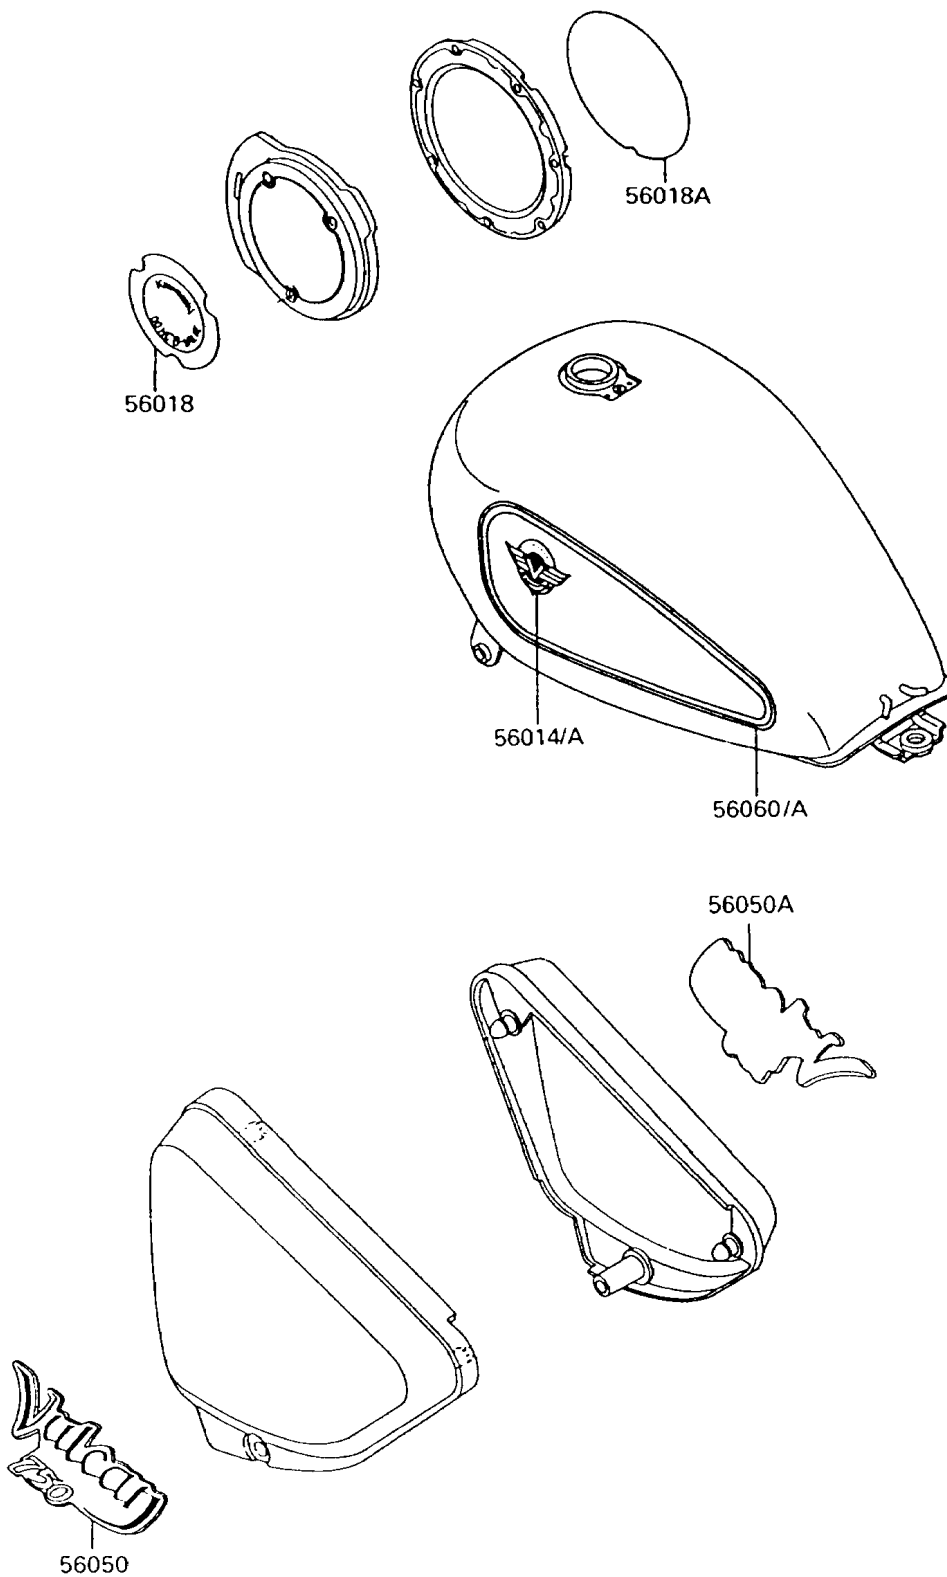

# 1994 Vulcan 750

## PARTS DIAGRAM

Decals(Green/Blue)

**Kawasaki**

Let the Good Times Roll®

F2861A

## PARTS LIST

Decals(Green/Blue)

**Kawasaki**

Let the Good Times Roll®

**ITEM NAME**

**PART NUMBER**

**QUANTITY**

---