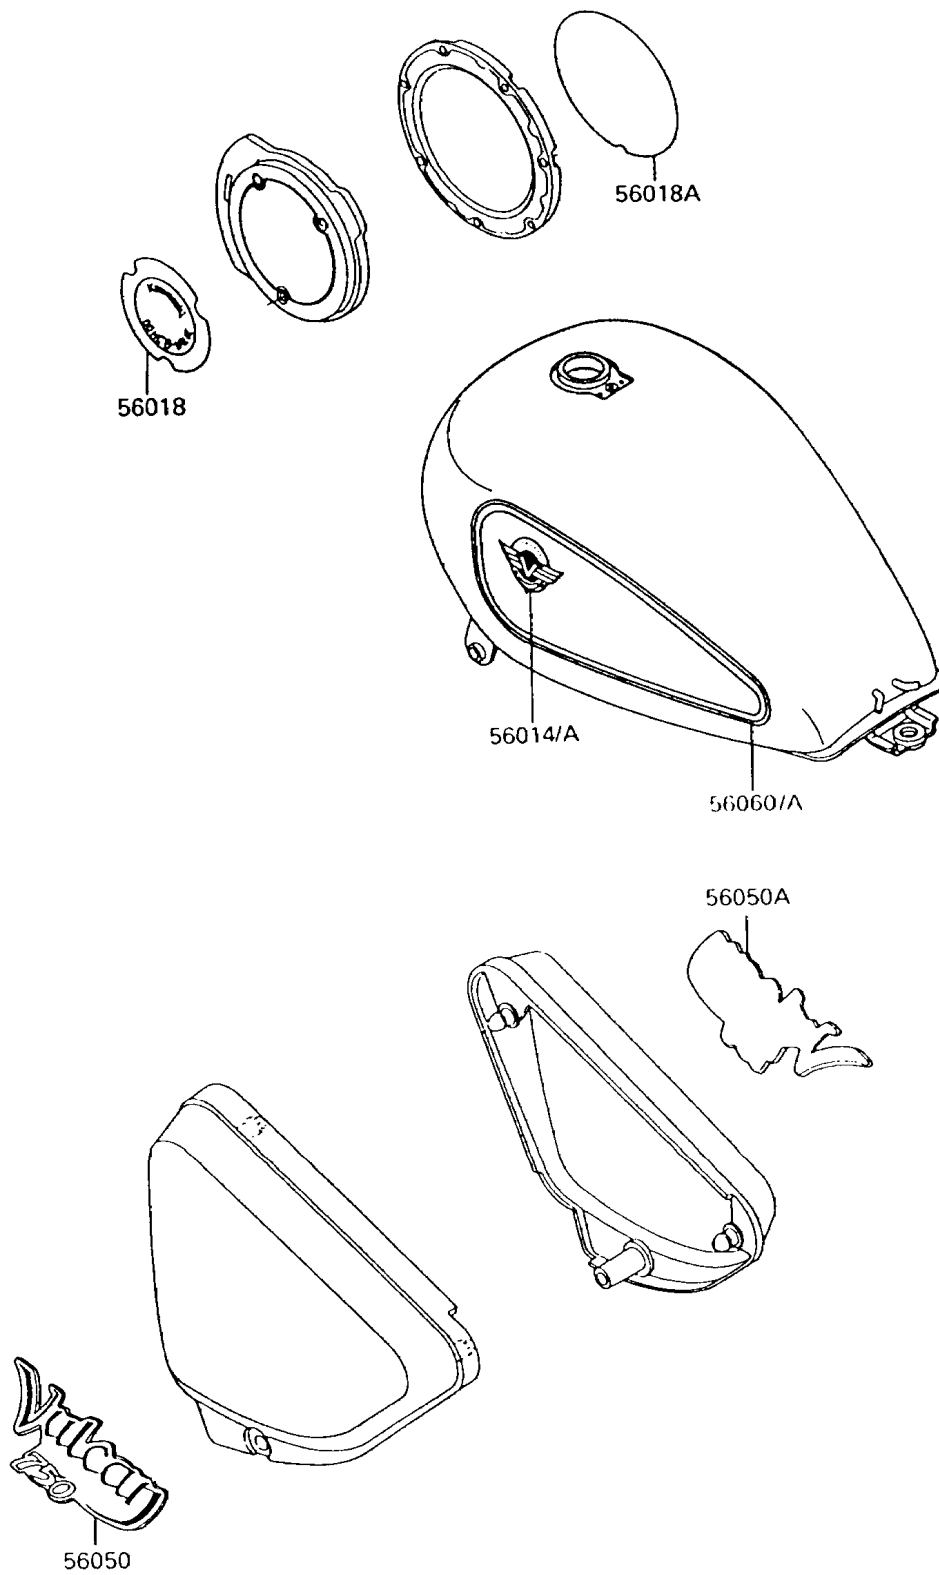

# 1995 Vulcan 750

## PARTS DIAGRAM

Decals(Red/Red)

**Kawasaki**

Let the Good Times Roll®

F2861

## PARTS LIST

Decals(Red/Red)

**ITEM NAME**

**PART NUMBER**

**QUANTITY**

---