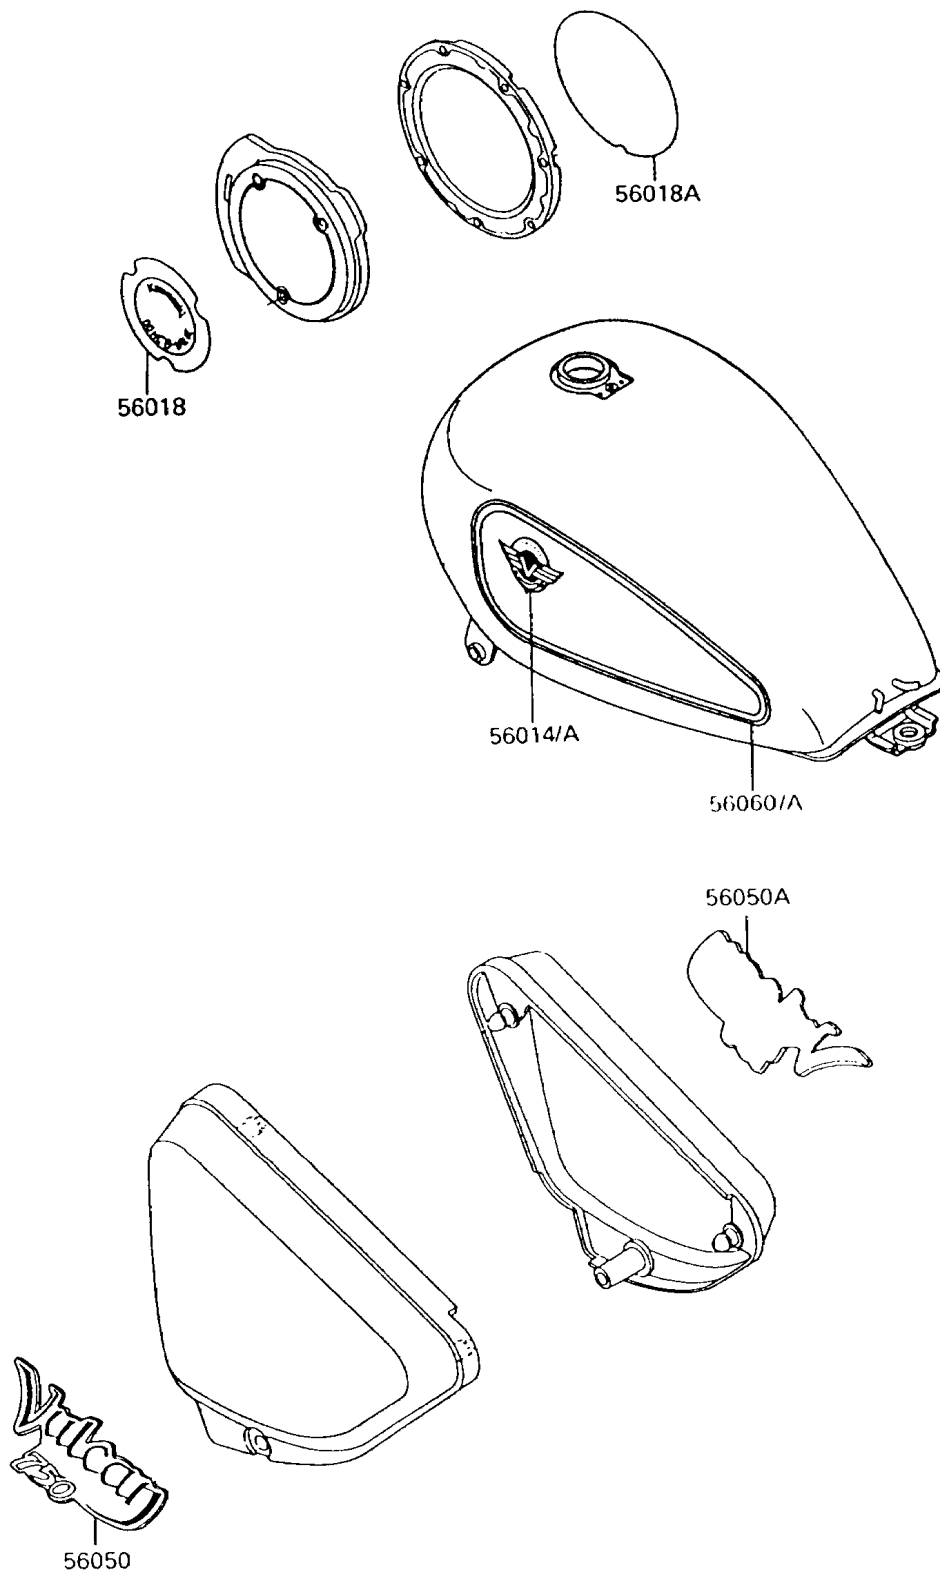

1994 Vulcan 750

PARTS DIAGRAM

Decals(Red/Red)

Kawasaki

Let the Good Times Roll®

F2861

1994 Vulcan 750

PARTS LIST

Decals(Red/Red)

ITEM NAME

PART NUMBER

QUANTITY
