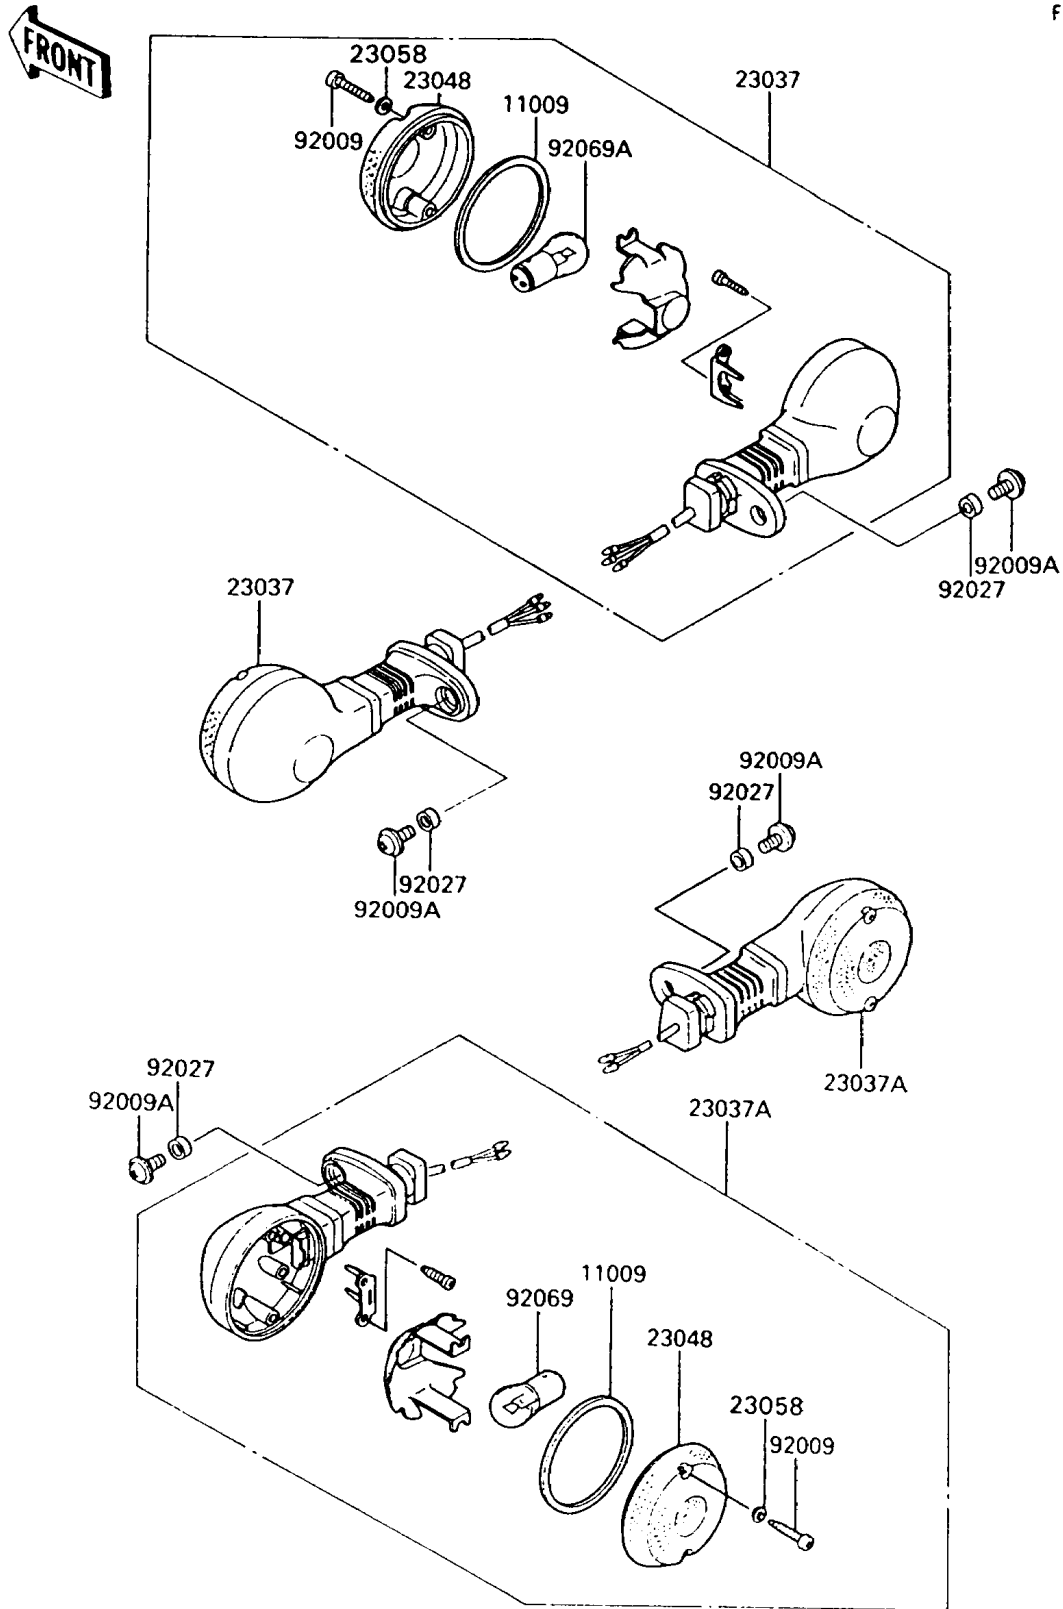

1995 Vulcan 750

PARTS DIAGRAM

Turn Signals

F2730

1995 Vulcan 750

PARTS LIST

Turn Signals

Kawasaki

Let the Good Times Roll®

ITEM NAME

PART NUMBER

QUANTITY
