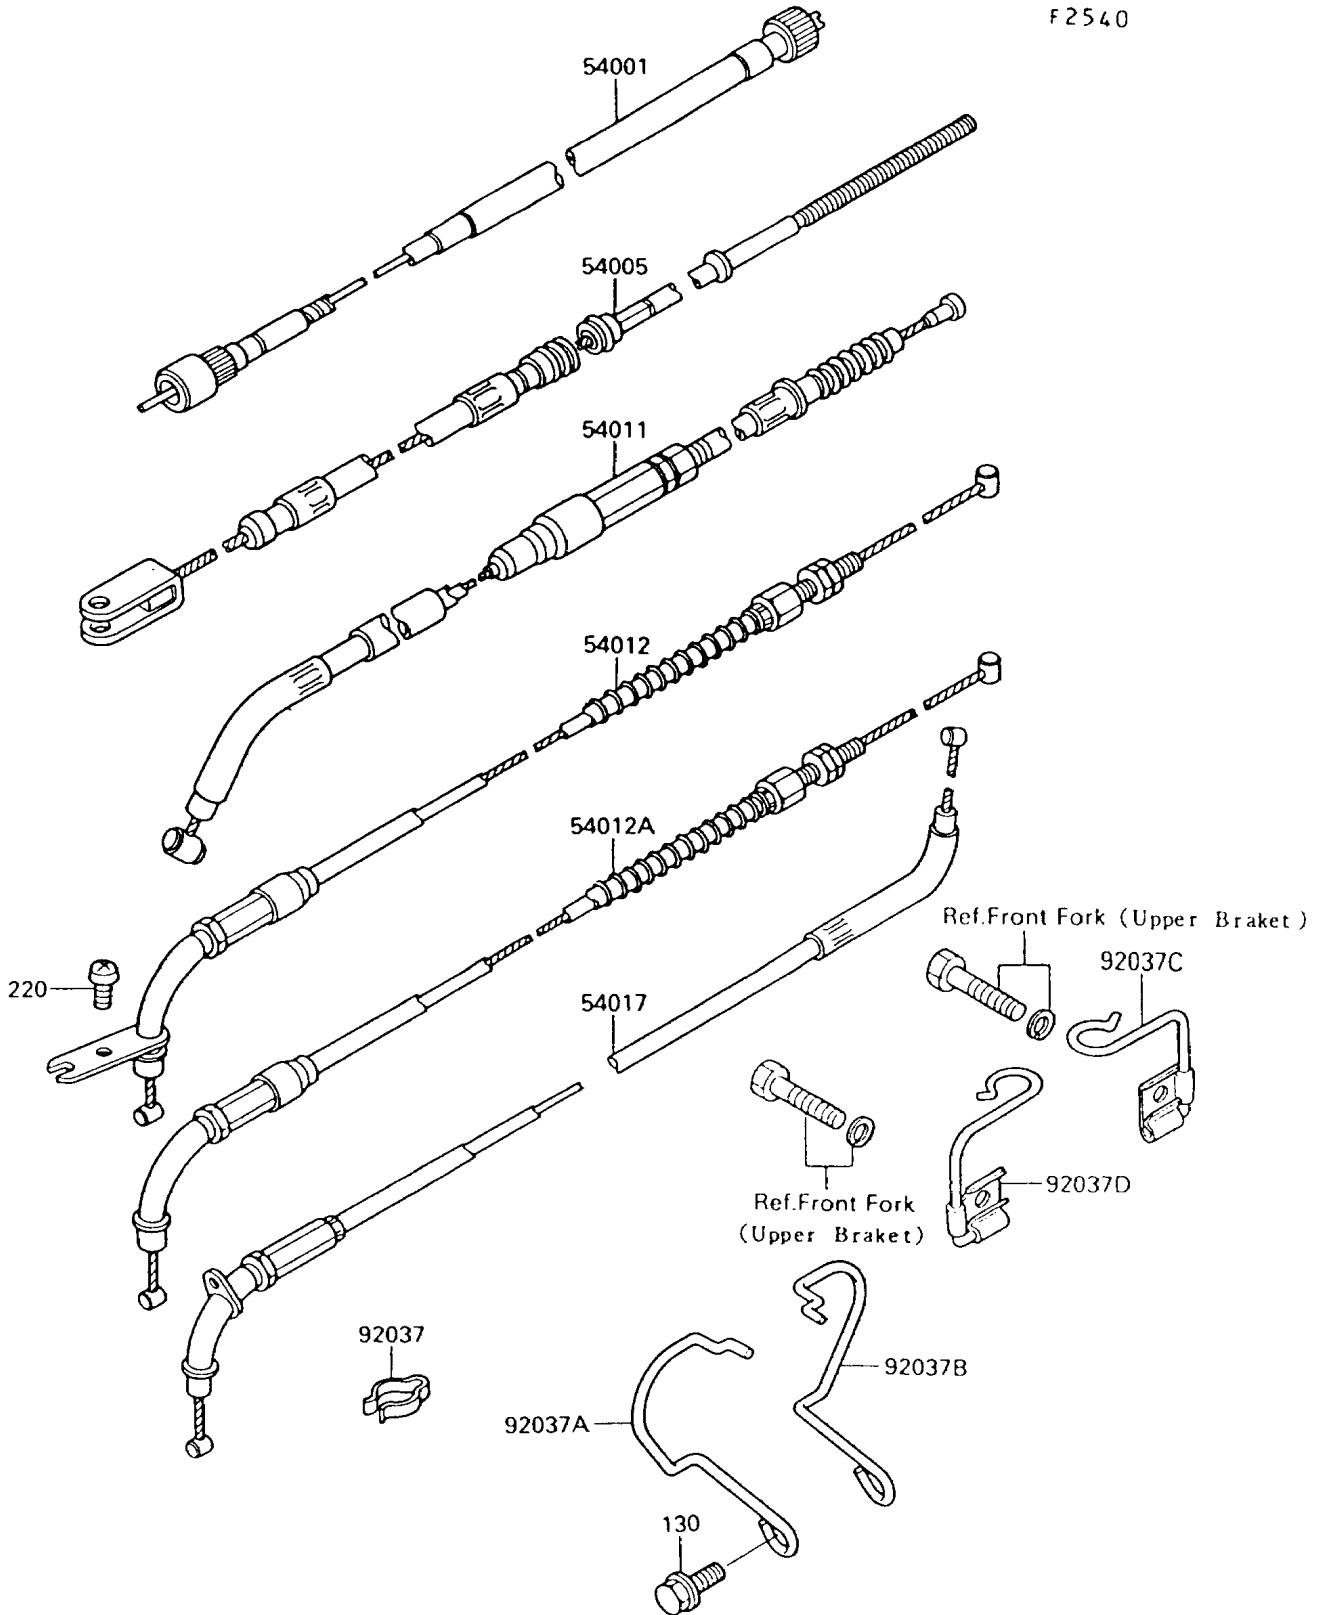

1996 Vulcan 750

PARTS DIAGRAM

Cables

F2540

1996 Vulcan 750

PARTS LIST

Cables

ITEM NAME

PART NUMBER

QUANTITY
