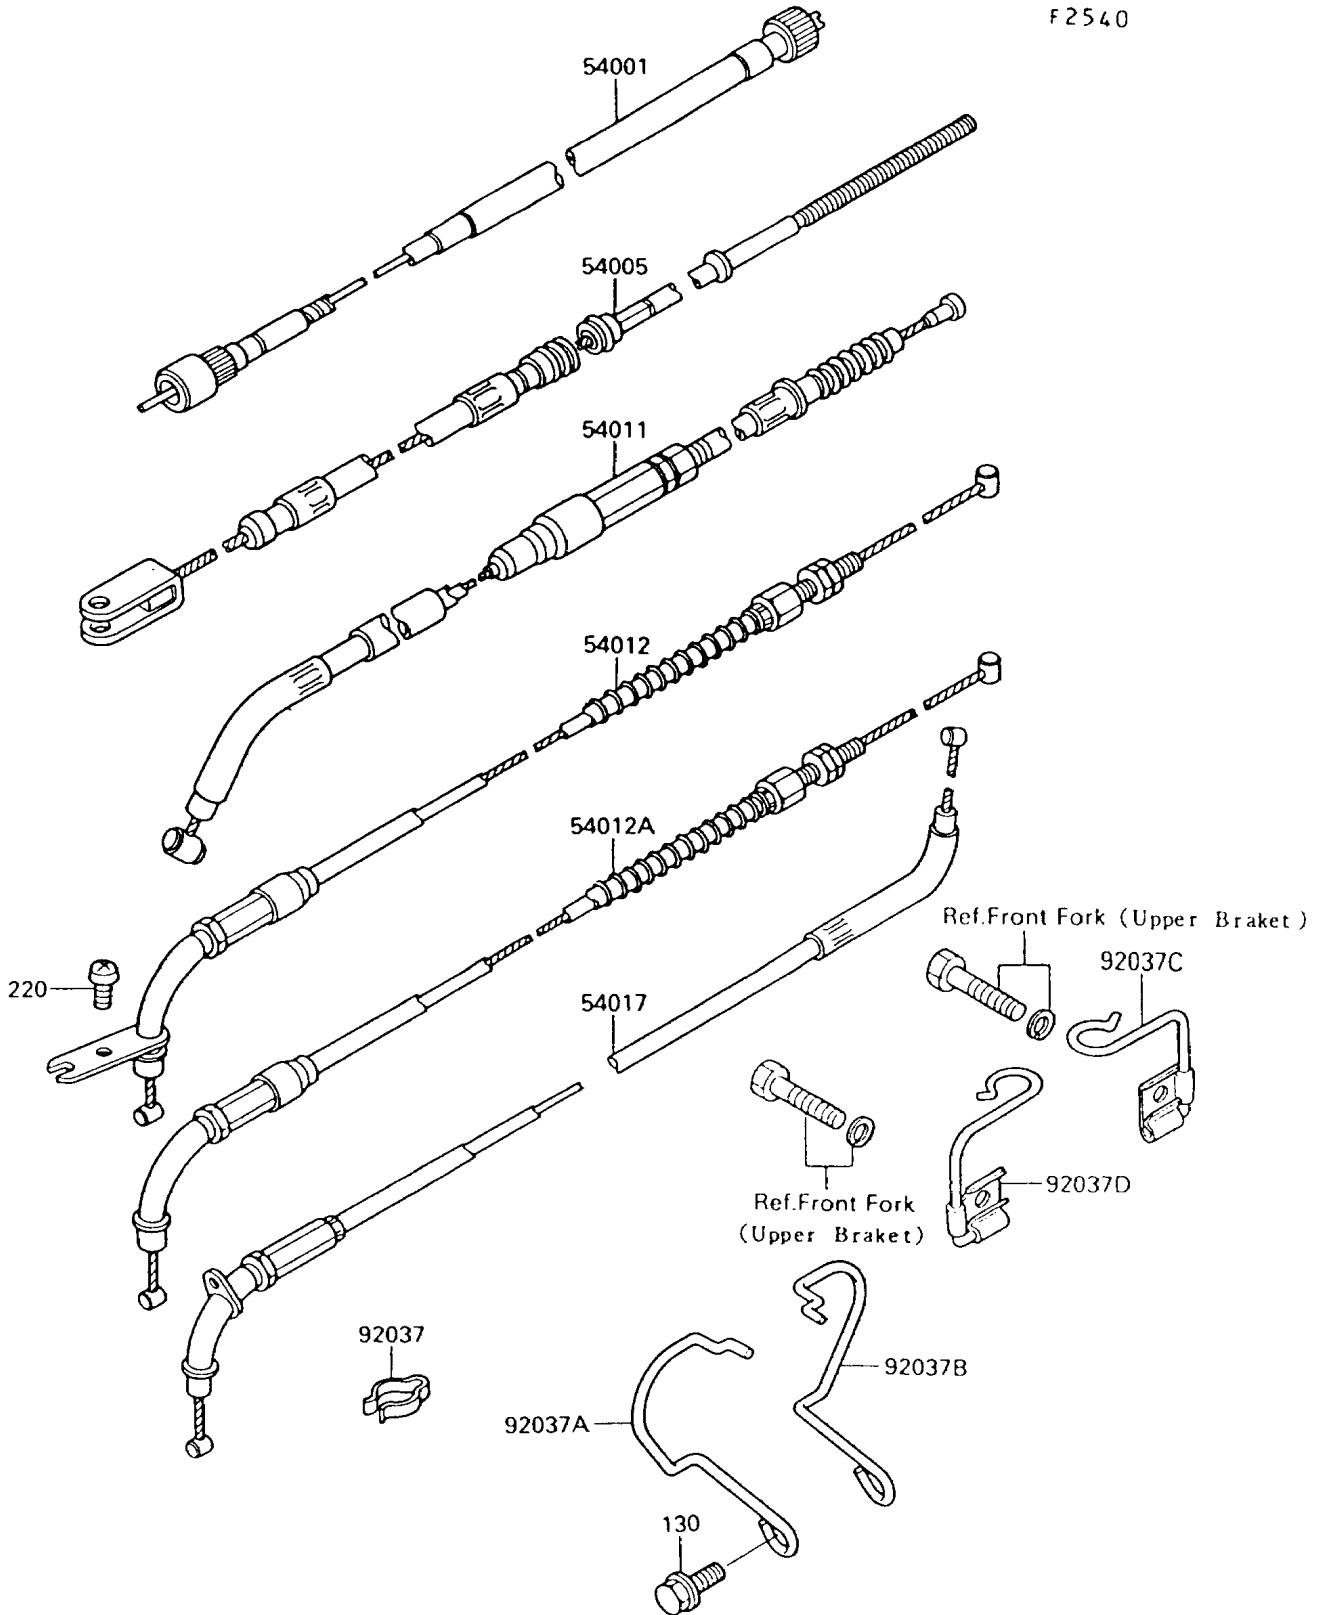

1995 Vulcan 750

PARTS DIAGRAM

Cables

F2540

1995 Vulcan 750

PARTS LIST

Cables

ITEM NAME

PART NUMBER

QUANTITY
