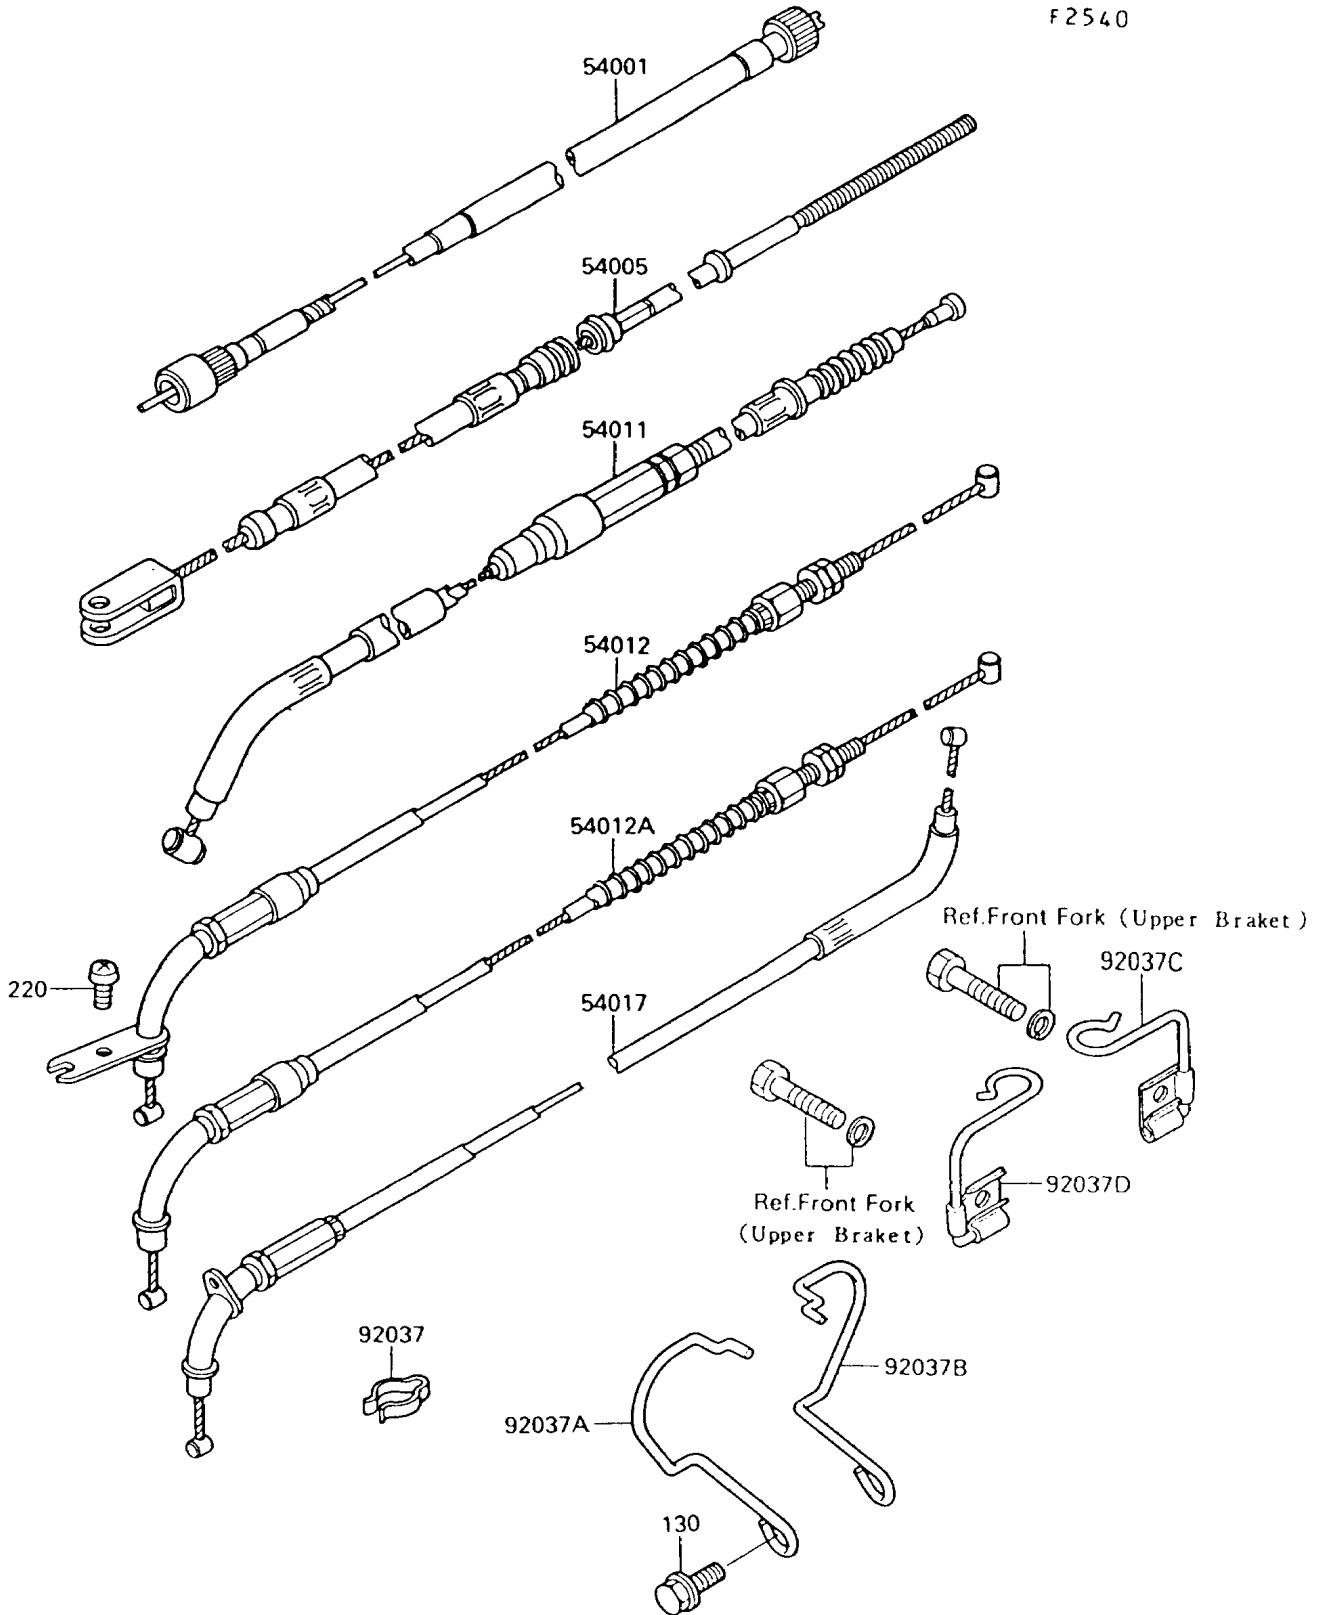

1998 Vulcan 750

PARTS DIAGRAM

Cables

F2540

1998 Vulcan 750

PARTS LIST

Cables

Kawasaki

Let the Good Times Roll®

ITEM NAME

PART NUMBER

QUANTITY
