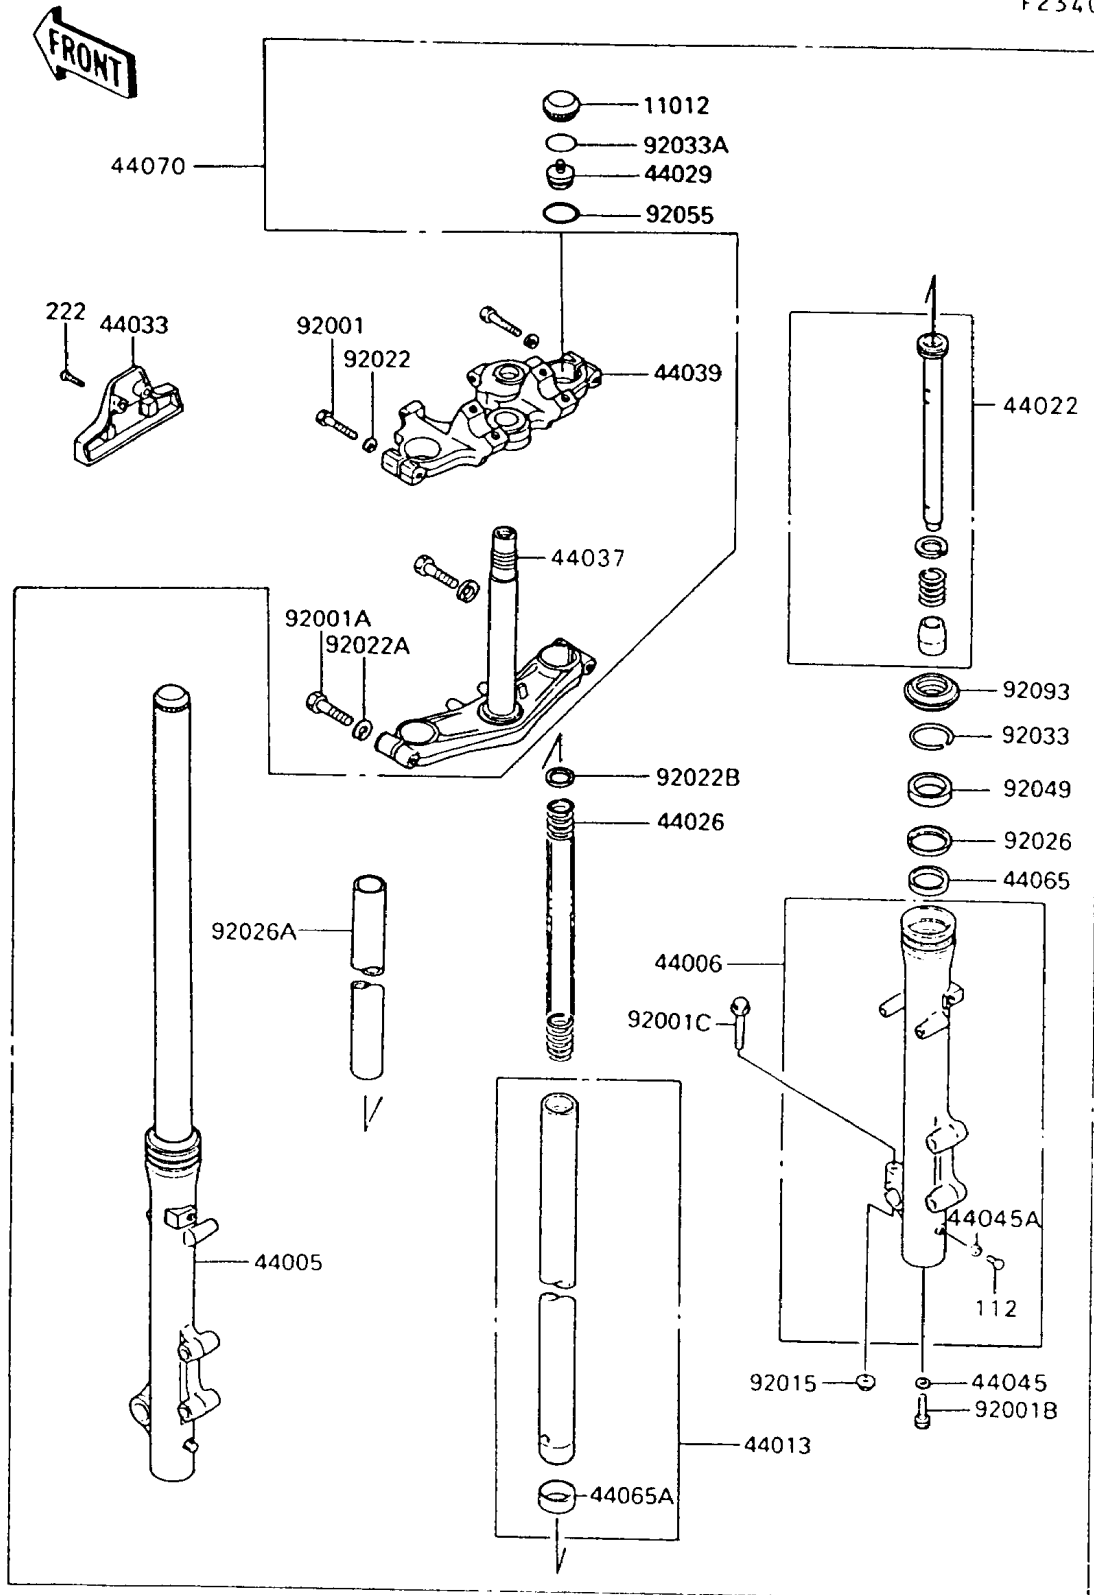

1996 Vulcan 750

PARTS DIAGRAM

Front Fork

F2340

1996 Vulcan 750

PARTS LIST

Front Fork

Kawasaki

Let the Good Times Roll®

ITEM NAME

PART NUMBER

QUANTITY
