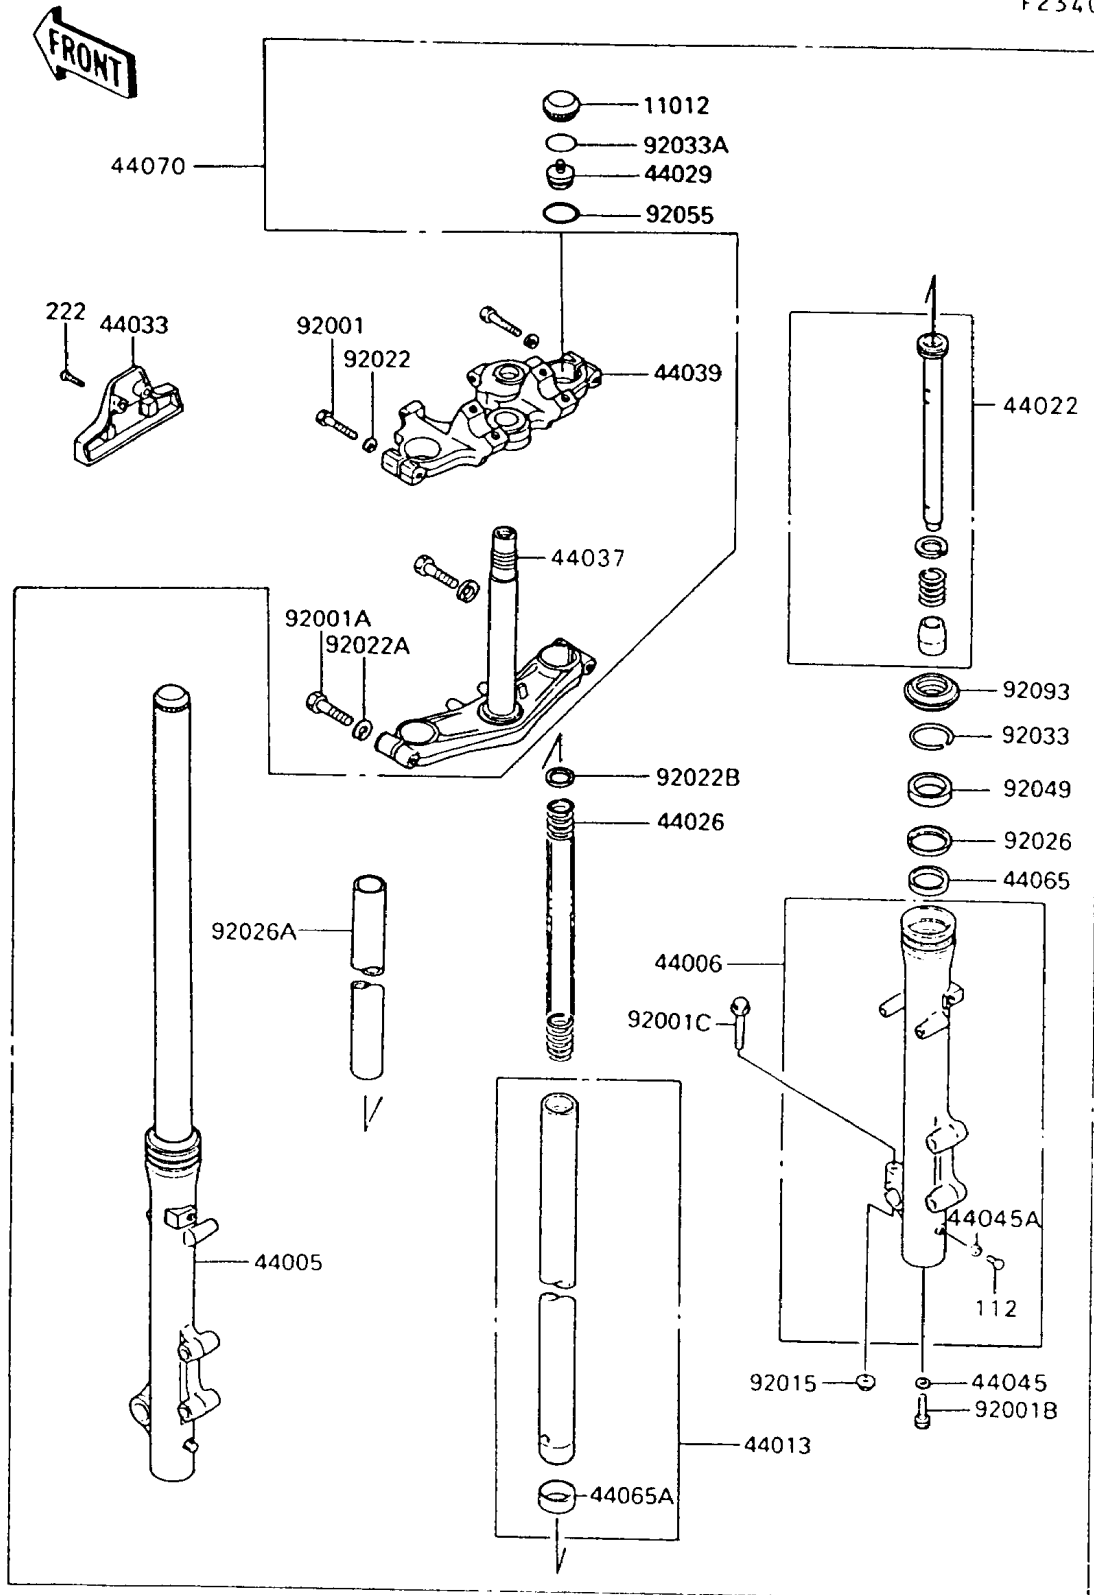

1994 Vulcan 750

PARTS DIAGRAM

Front Fork

F2340

1994 Vulcan 750

PARTS LIST

Front Fork

ITEM NAME

PART NUMBER

QUANTITY
