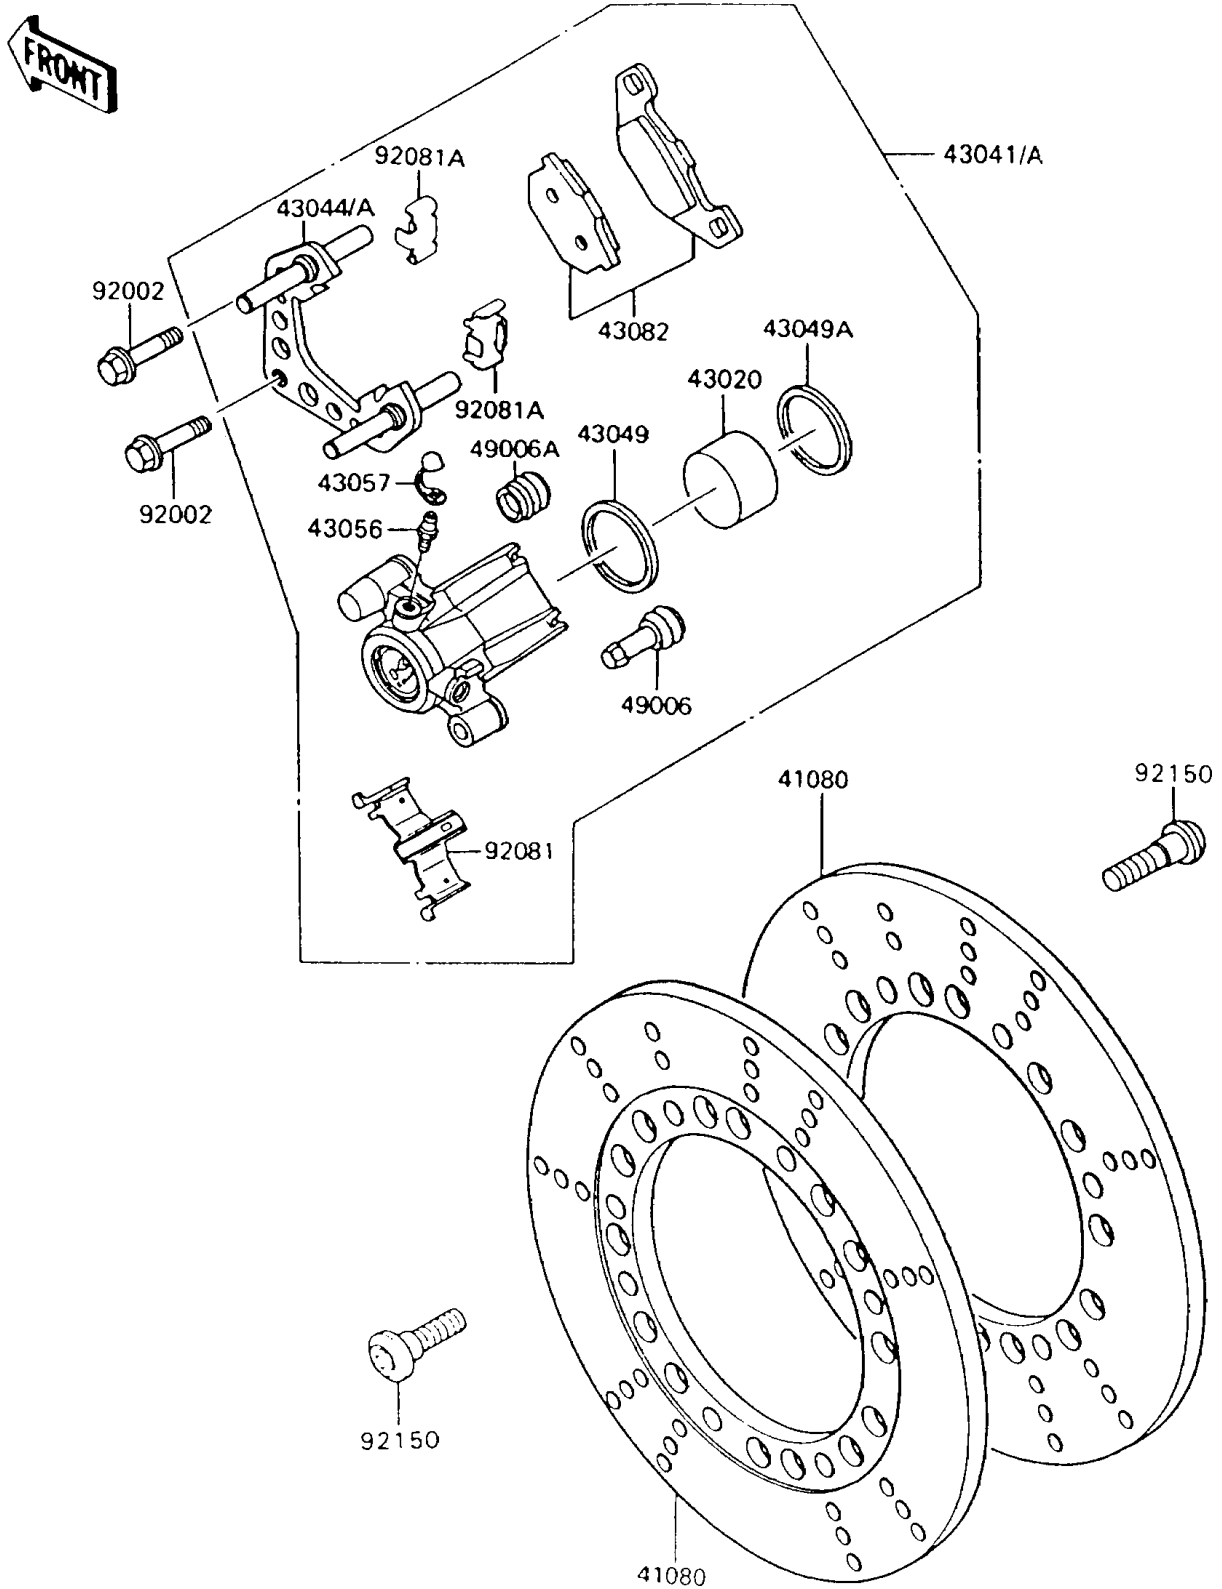

1998 Vulcan 750

PARTS DIAGRAM

Front Brake

F 2292

1998 Vulcan 750

PARTS LIST

Front Brake

ITEM NAME

PART NUMBER

QUANTITY
