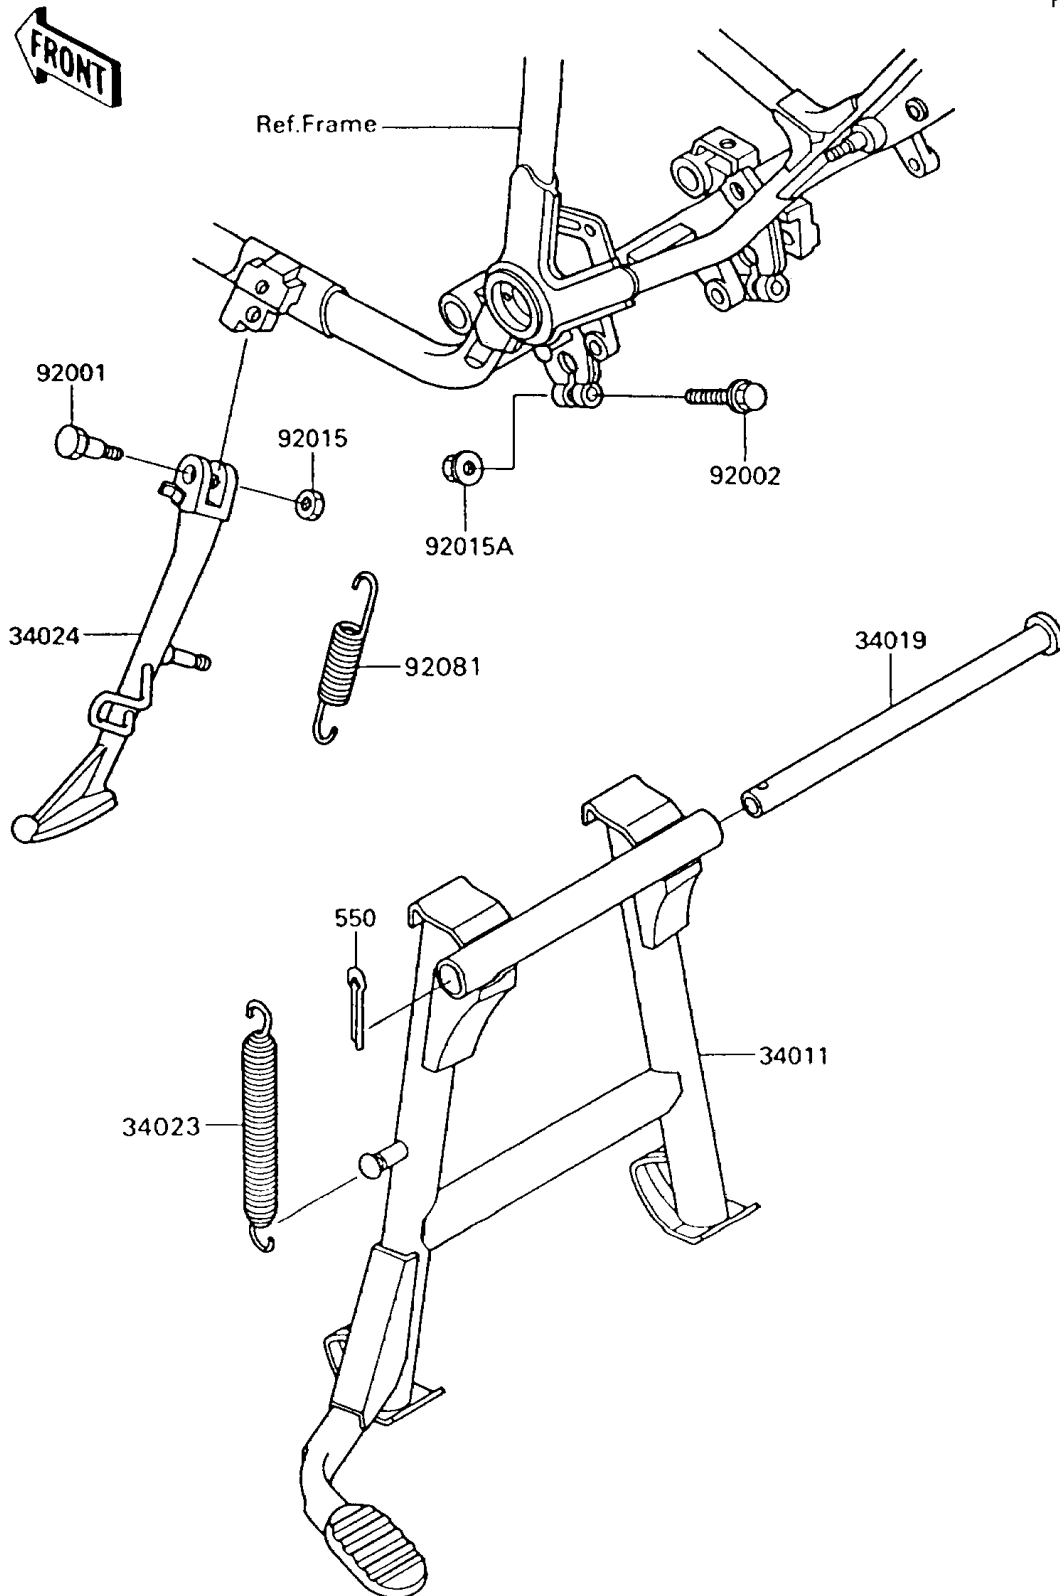

1998 Vulcan 750

PARTS DIAGRAM

Stand(s)

F2190

1998 Vulcan 750

PARTS LIST

Stand(s)

Kawasaki

Let the Good Times Roll®

ITEM NAME

PART NUMBER

QUANTITY
