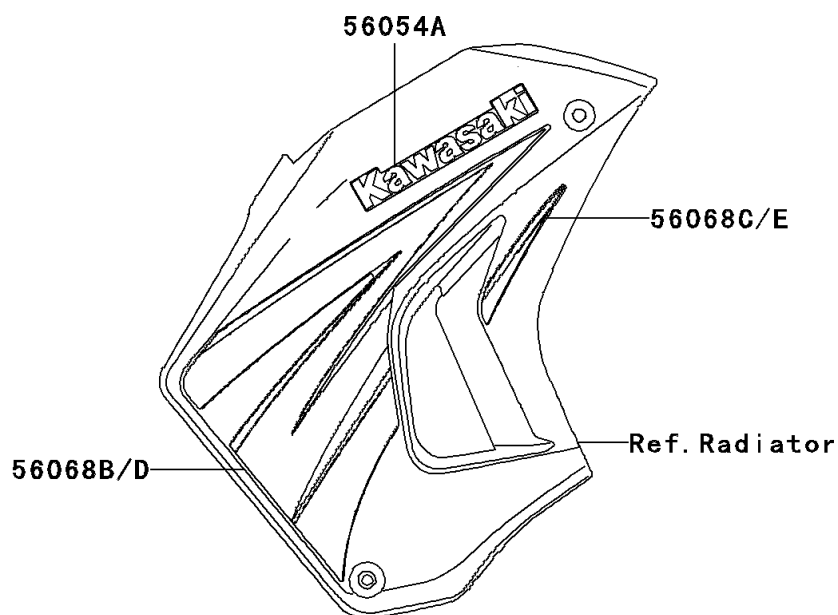

2009 KLR™ 650

PARTS DIAGRAM

Decals(Red)(E9F)

Kawasaki

Let the Good Times Roll®

F2861E

2009 KLR™ 650

PARTS LIST

Decals(Red)(E9F)

Kawasaki

Let the Good Times Roll®

ITEM NAME

PART NUMBER

QUANTITY
