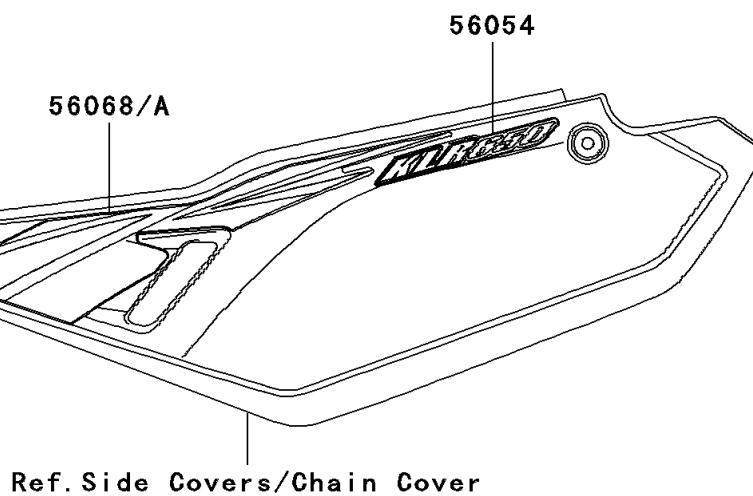

2009 KLR™ 650

PARTS DIAGRAM

Decals(Red)(E9F)

Kawasaki

Let the Good Times Roll®

F2861E

2009 KLR™ 650

PARTS LIST