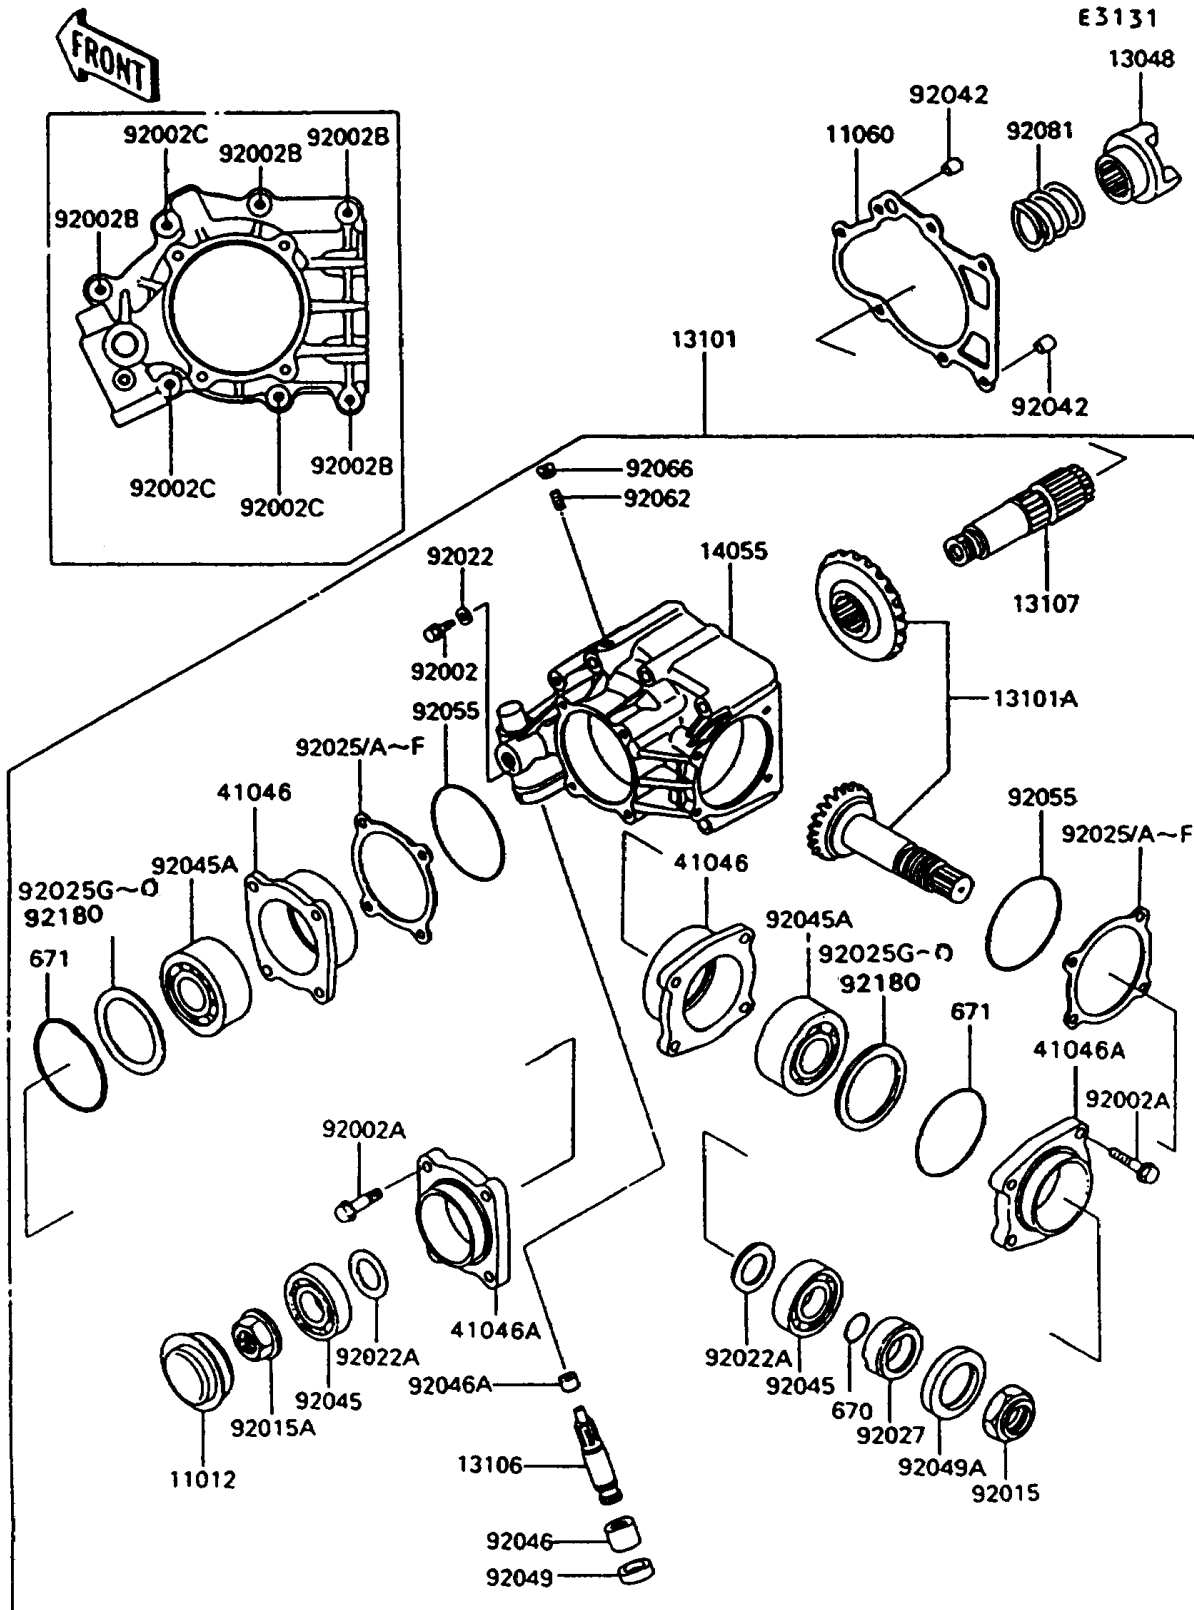

1994 Vulcan 750

PARTS DIAGRAM

Front Bevel Gear

Kawasaki

Let the Good Times Roll®

1994 Vulcan 750

PARTS LIST

Front Bevel Gear

ITEM NAME

PART NUMBER

QUANTITY
