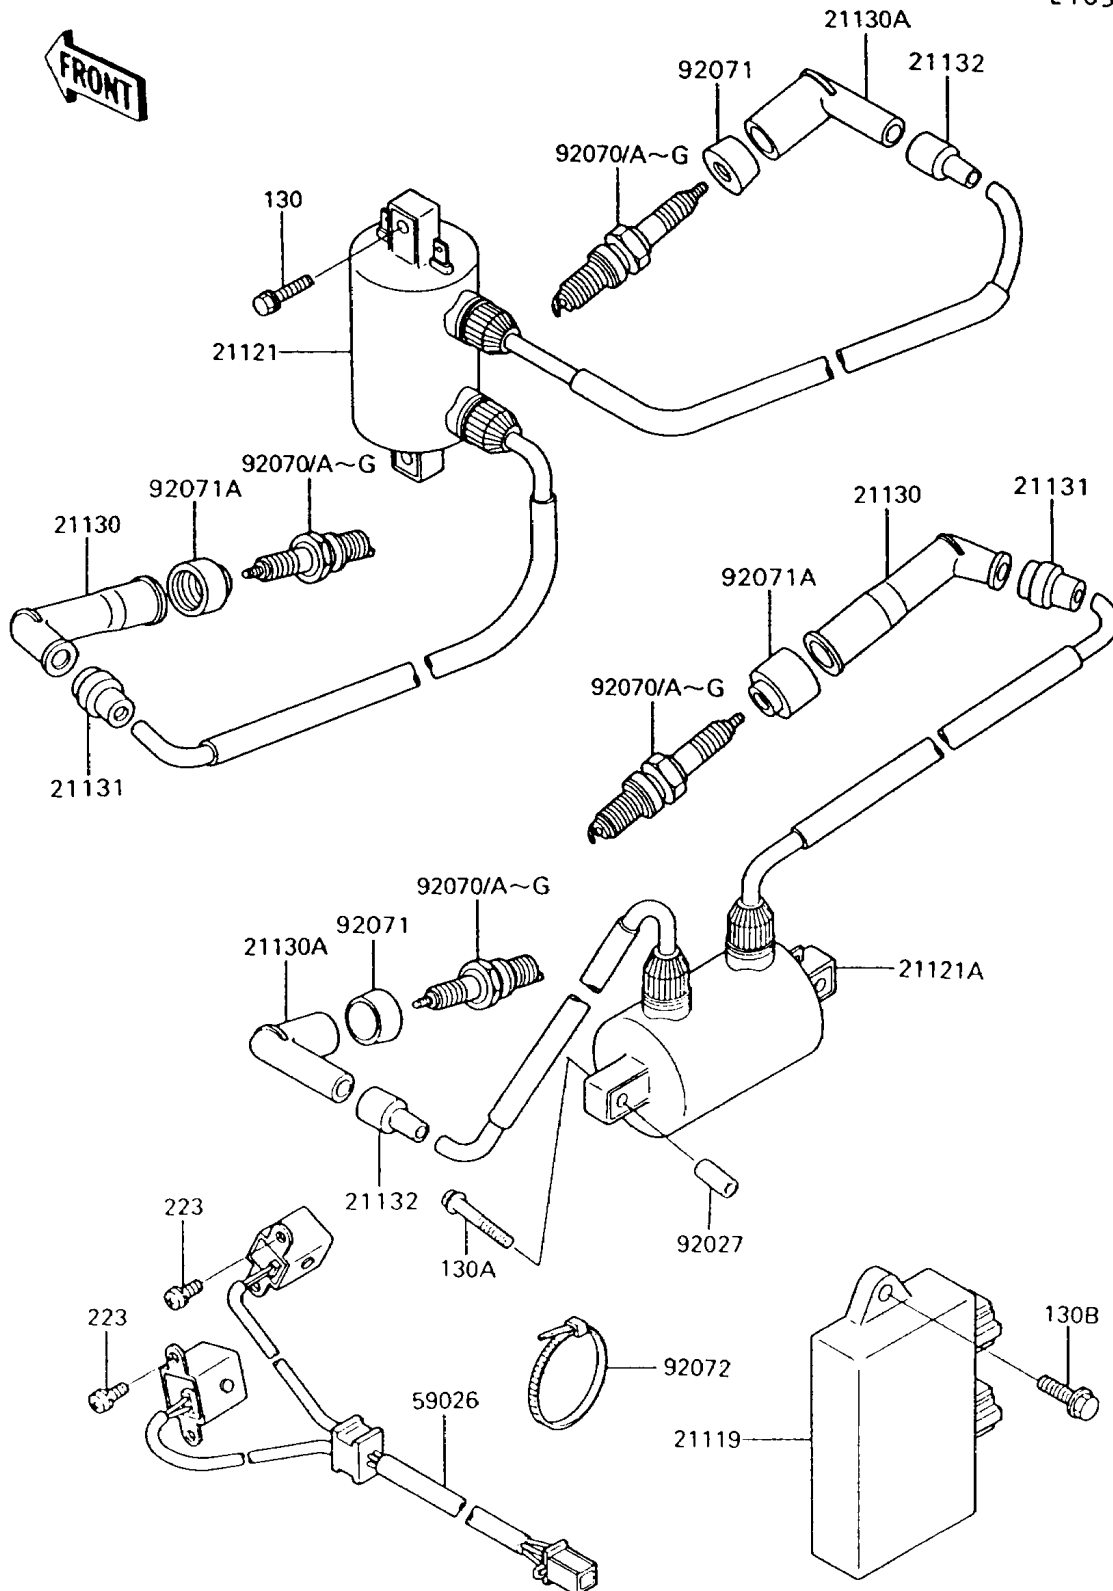

1995 Vulcan 750

PARTS DIAGRAM

Ignition System

E1830

1995 Vulcan 750

PARTS LIST

Ignition System

Kawasaki

Let the Good Times Roll®

ITEM NAME

PART NUMBER

QUANTITY
