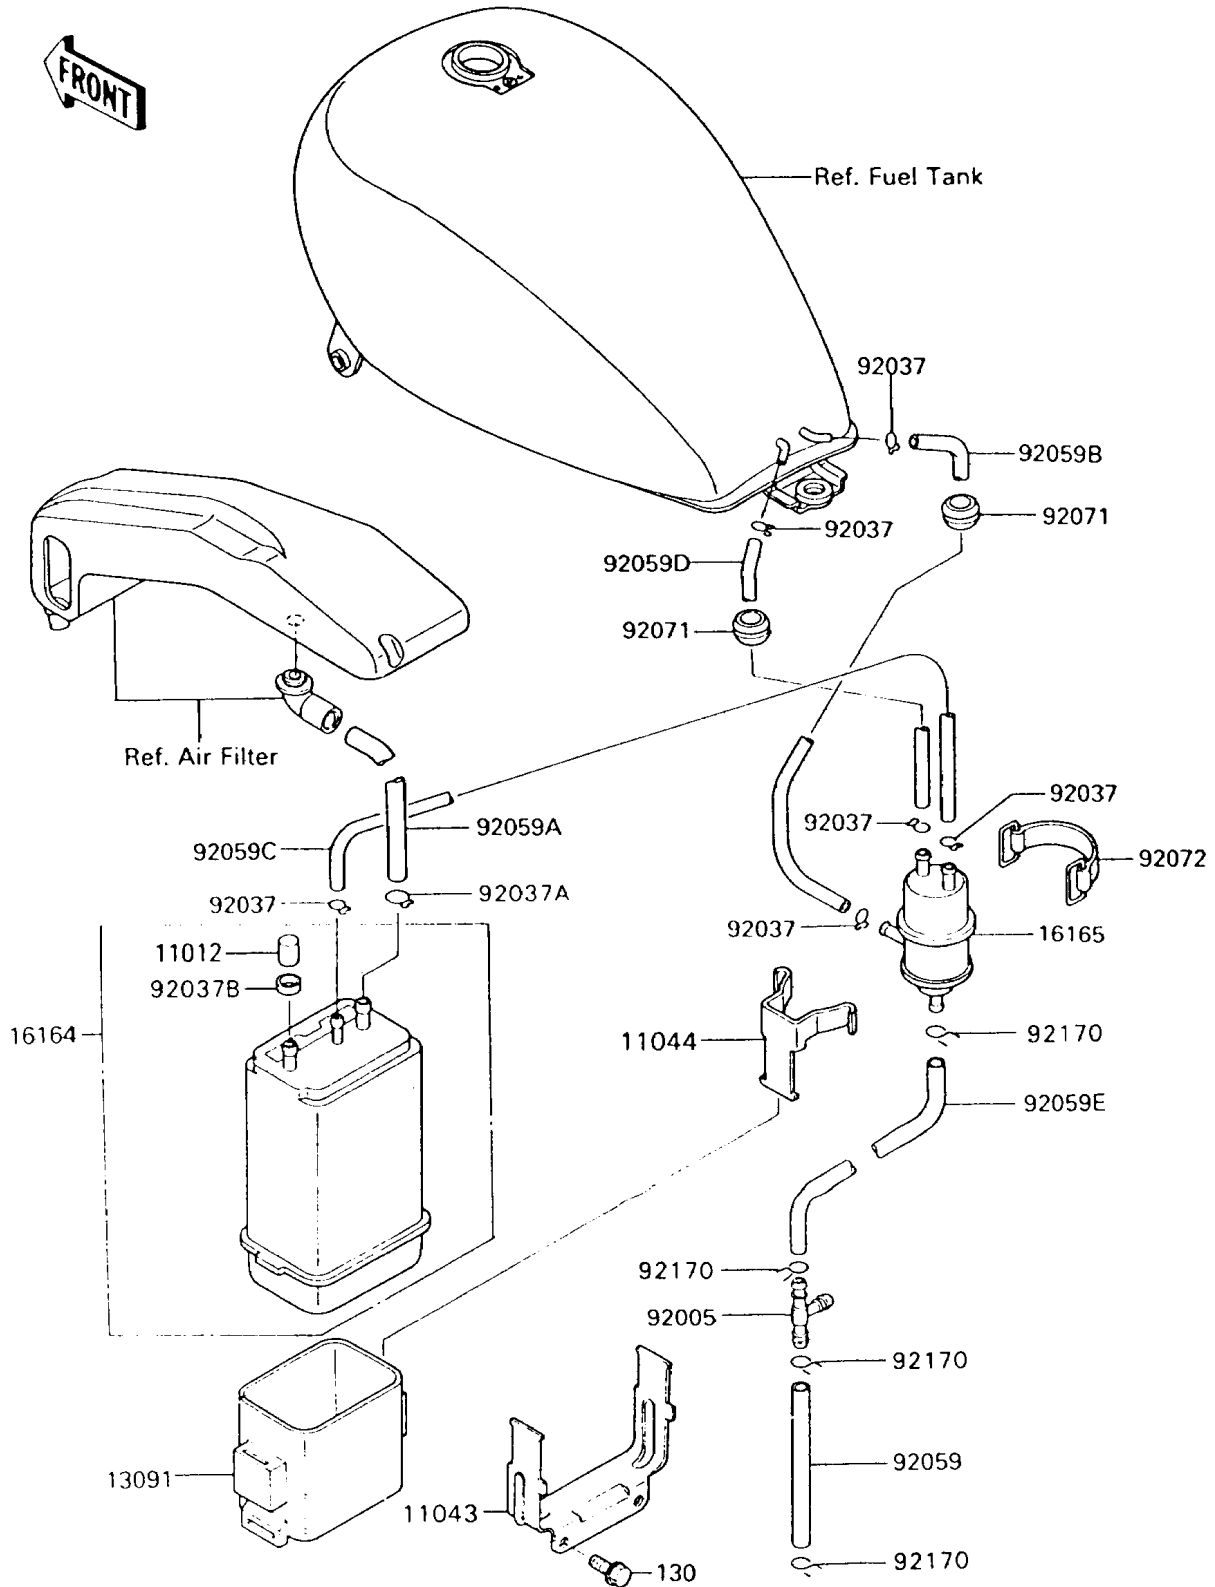

1995 Vulcan 750

PARTS DIAGRAM

Fuel Evaporative System

E1650

1995 Vulcan 750

PARTS LIST

Fuel Evaporative System

ITEM NAME

PART NUMBER

QUANTITY
