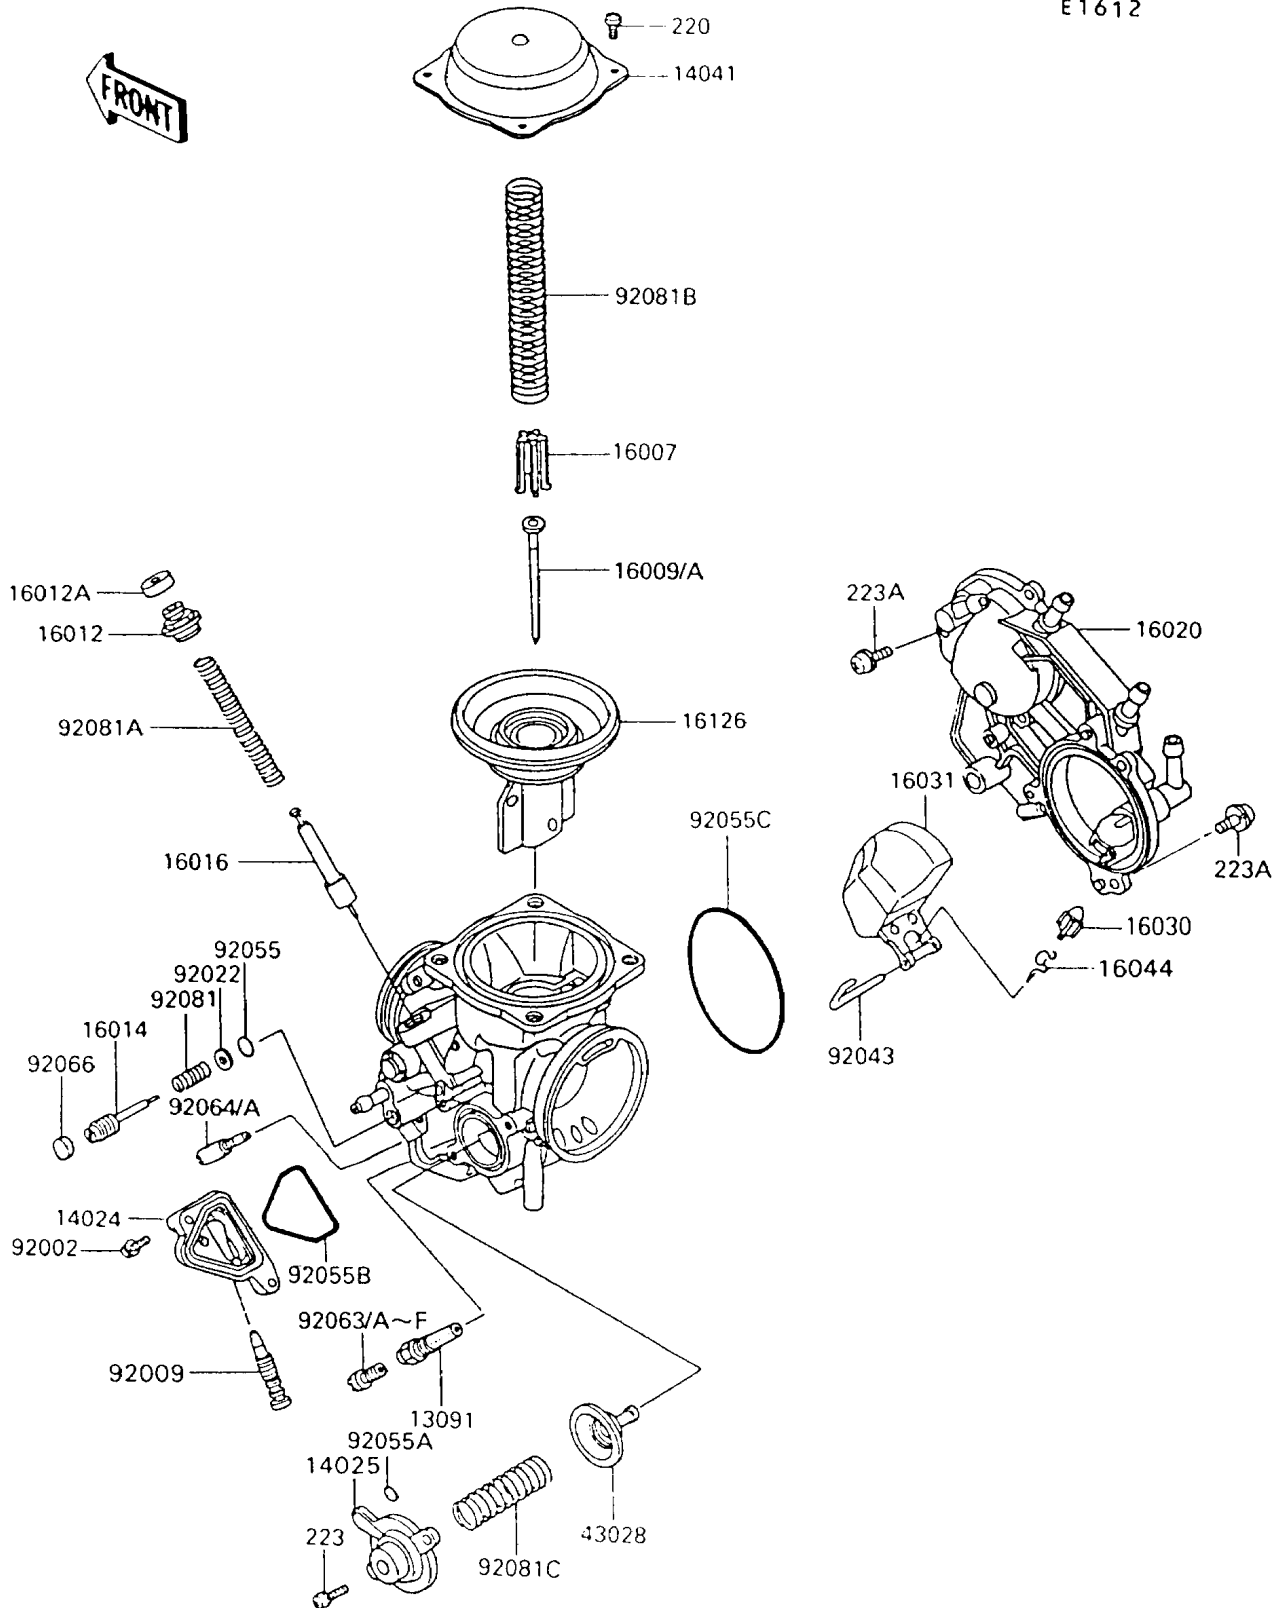

1996 Vulcan 750

PARTS DIAGRAM

Carburetor Parts

E1612

1996 Vulcan 750

PARTS LIST

Carburetor Parts

ITEM NAME

PART NUMBER

QUANTITY
