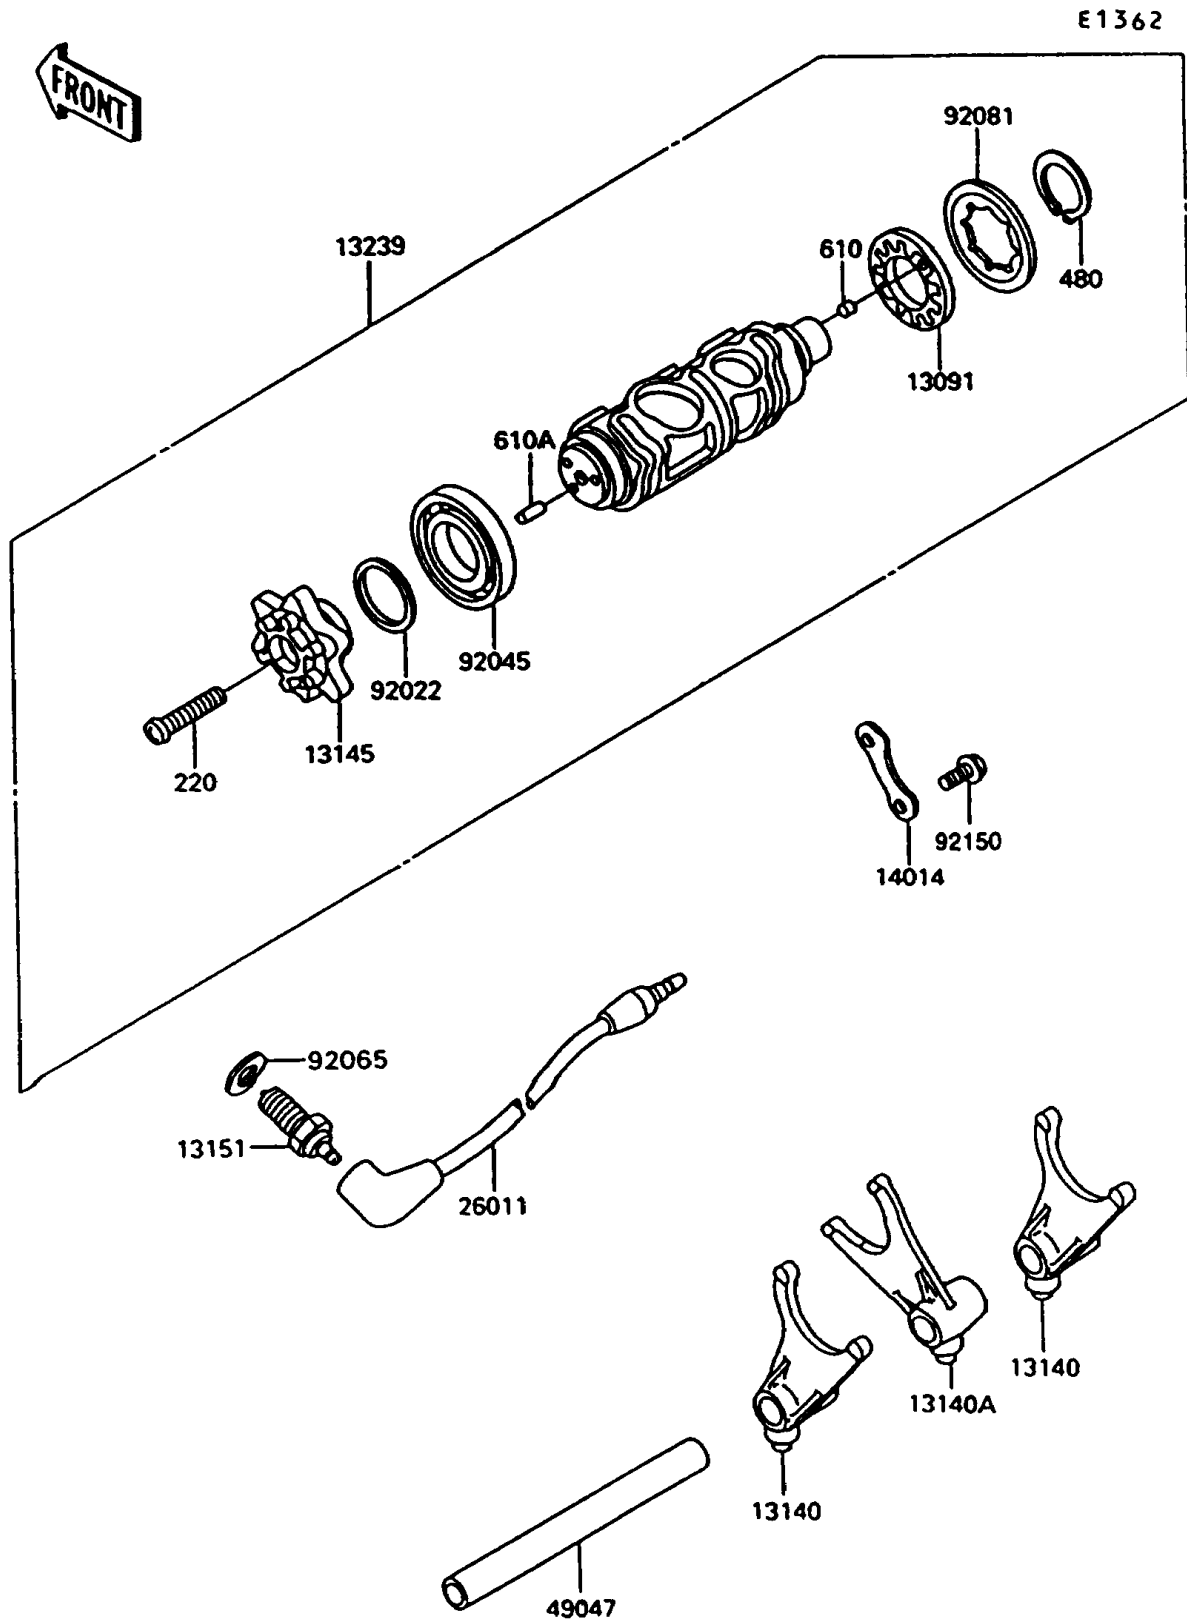

1996 Vulcan 750

PARTS DIAGRAM

Gear Change Drum/Shift Fork(s)

1996 Vulcan 750

PARTS LIST

Gear Change Drum/Shift Fork(s)

ITEM NAME

PART NUMBER

QUANTITY
