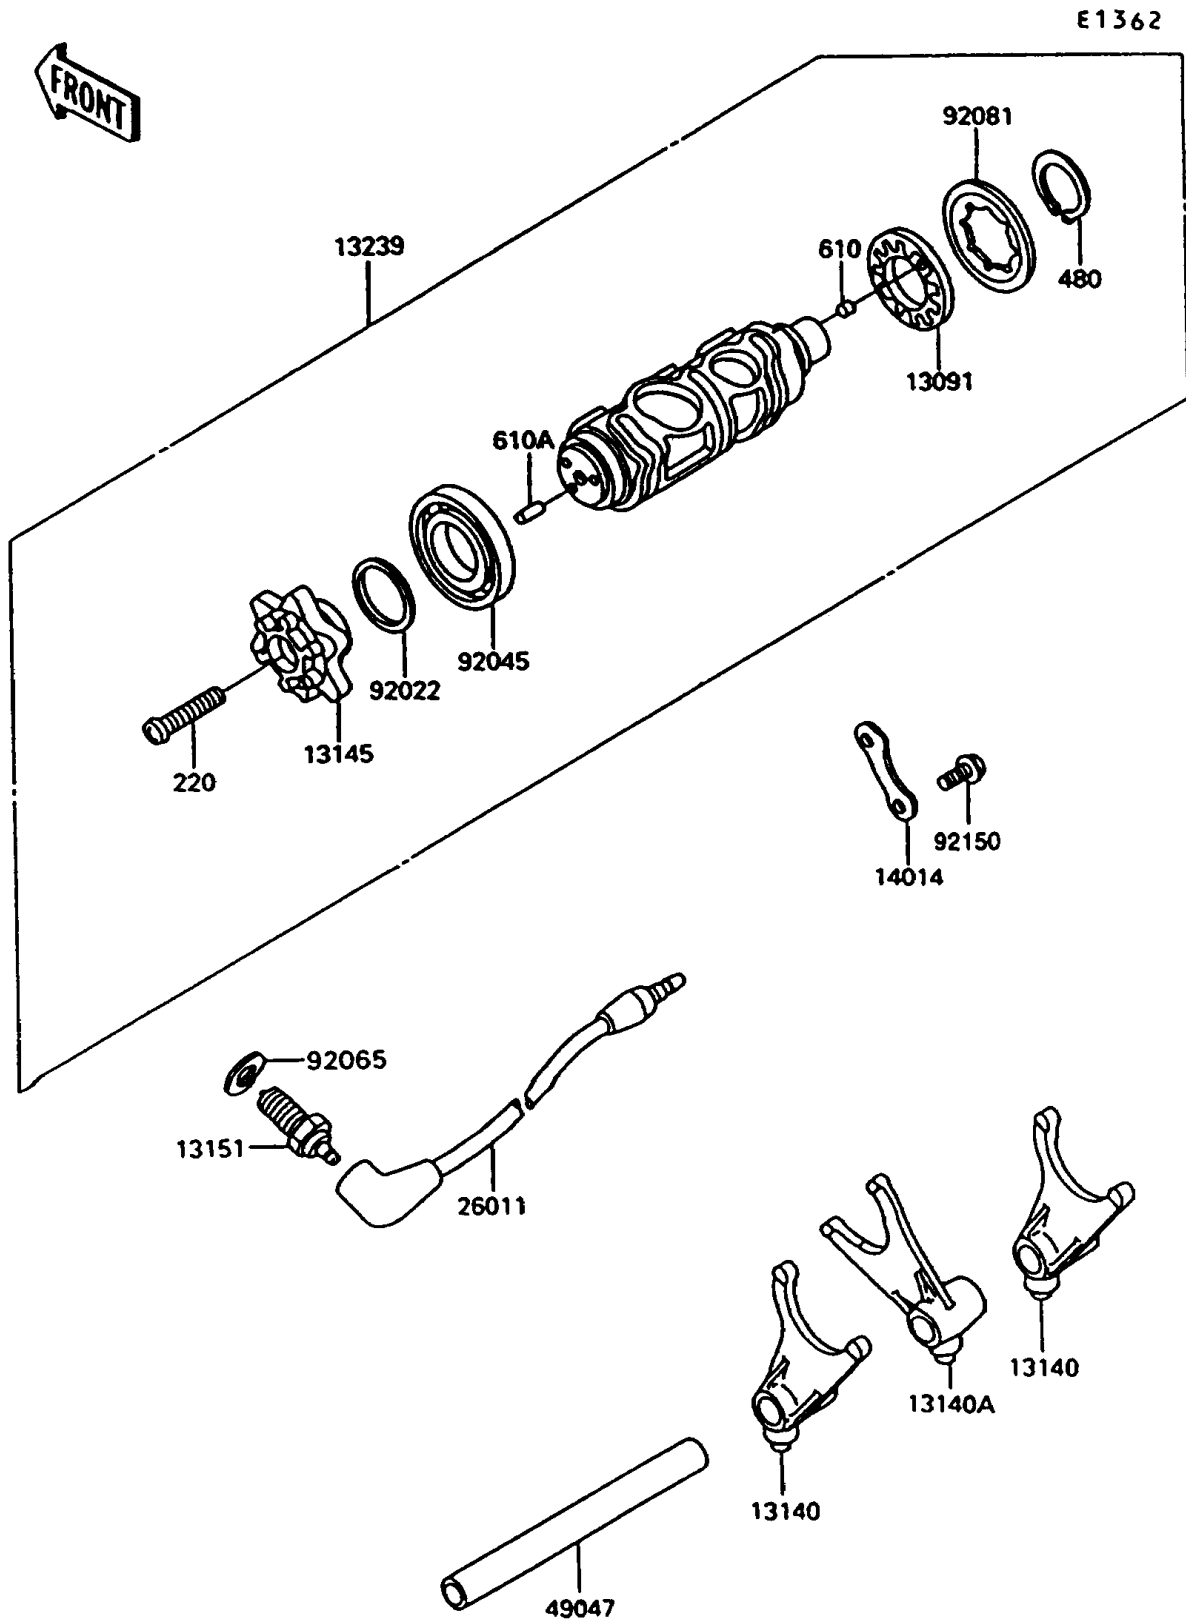

1995 Vulcan 750

PARTS DIAGRAM

Gear Change Drum/Shift Fork(s)

1995 Vulcan 750

PARTS LIST

Gear Change Drum/Shift Fork(s)

ITEM NAME

PART NUMBER

QUANTITY
