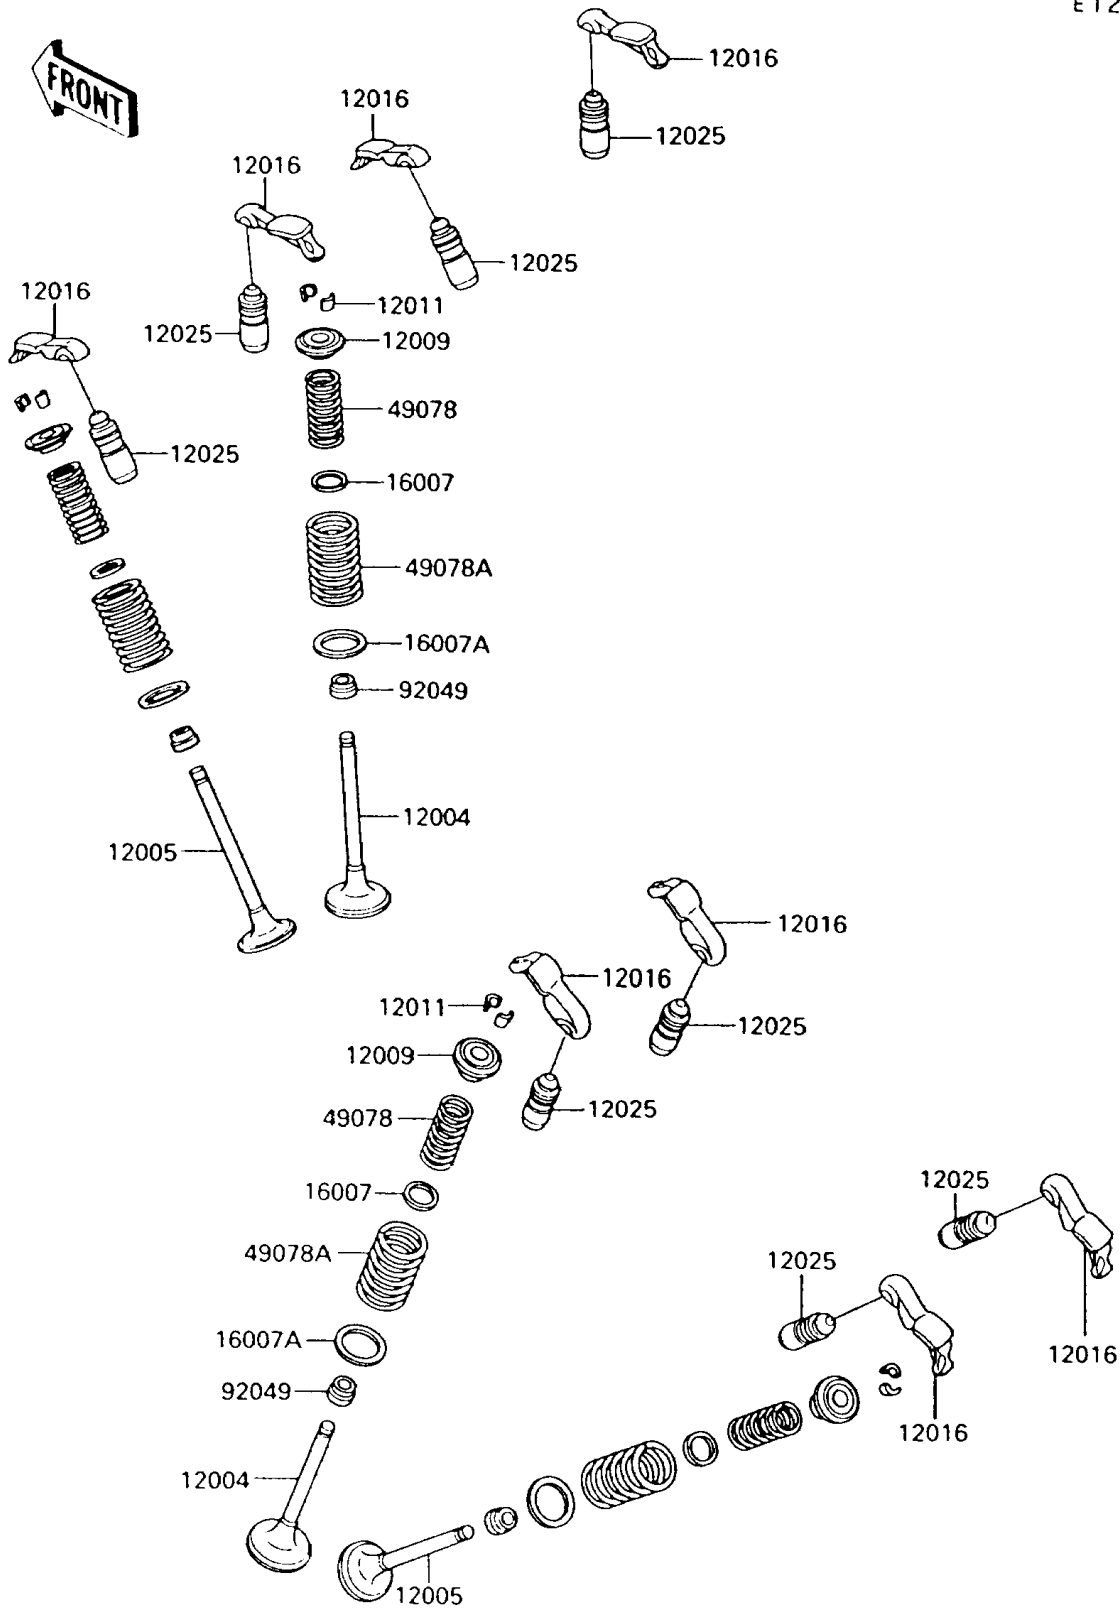

1994 Vulcan 750

PARTS DIAGRAM

Valve(s)

E 1210

1994 Vulcan 750

PARTS LIST

Valve(s)

ITEM NAME

PART NUMBER

QUANTITY
