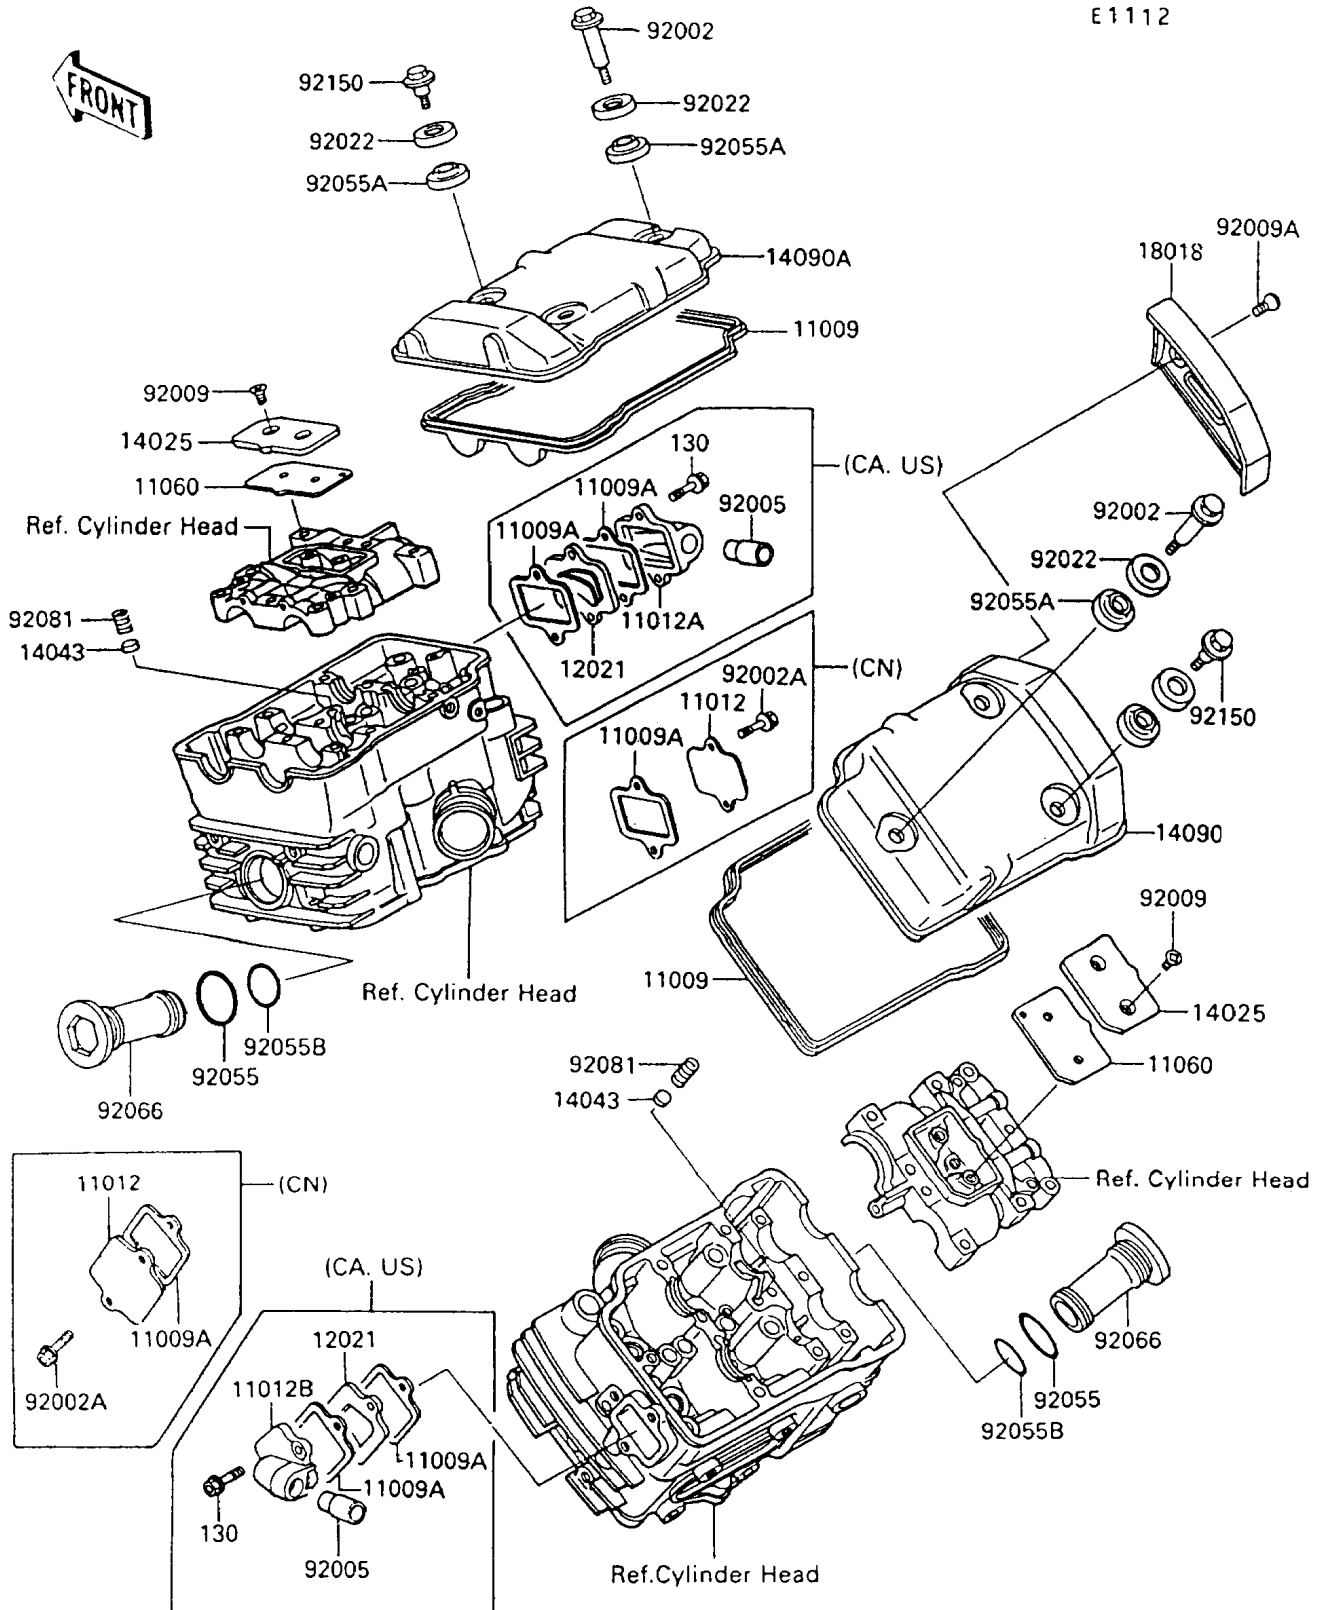

1995 Vulcan 750

PARTS DIAGRAM

Cylinder Head Cover

E1112

1995 Vulcan 750

PARTS LIST

Cylinder Head Cover

ITEM NAME

PART NUMBER

QUANTITY
