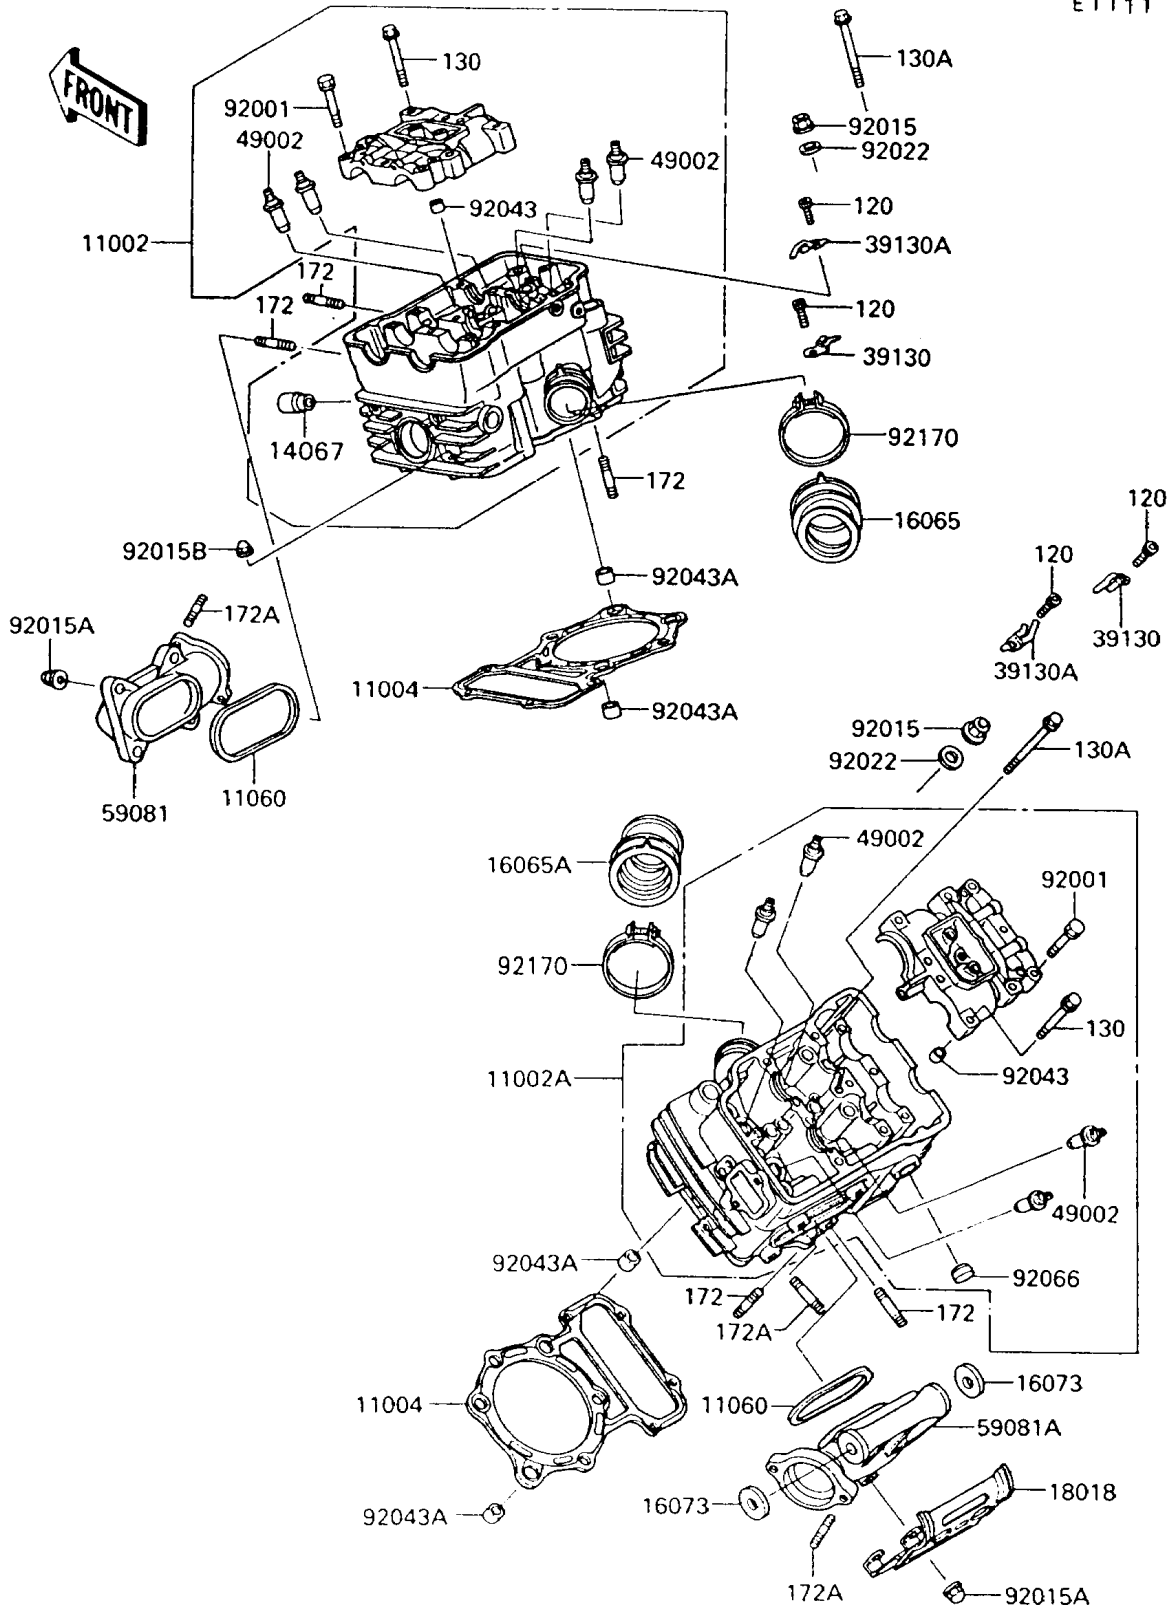

1995 Vulcan 750

PARTS DIAGRAM

Cylinder Head

E1111

1995 Vulcan 750

PARTS LIST

Cylinder Head

ITEM NAME

PART NUMBER

QUANTITY
