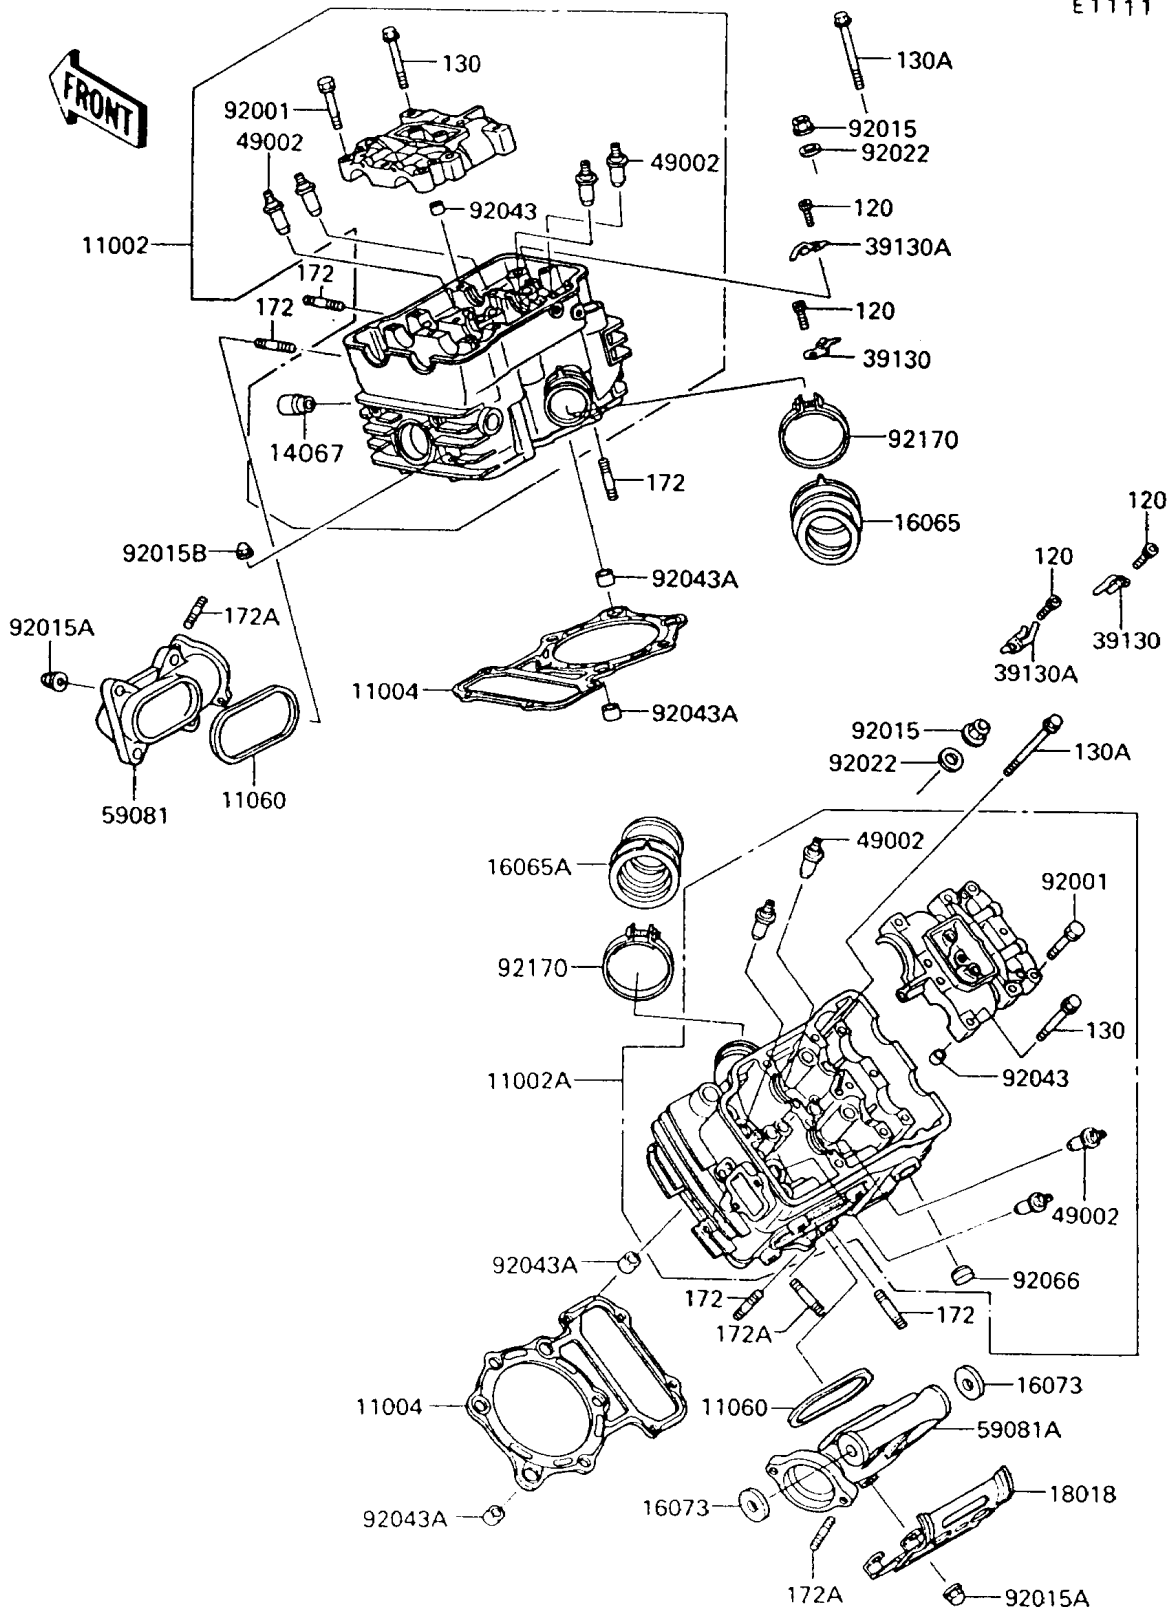

1994 Vulcan 750

PARTS DIAGRAM

Cylinder Head

E1111

1994 Vulcan 750

PARTS LIST

Cylinder Head

ITEM NAME

PART NUMBER

QUANTITY
