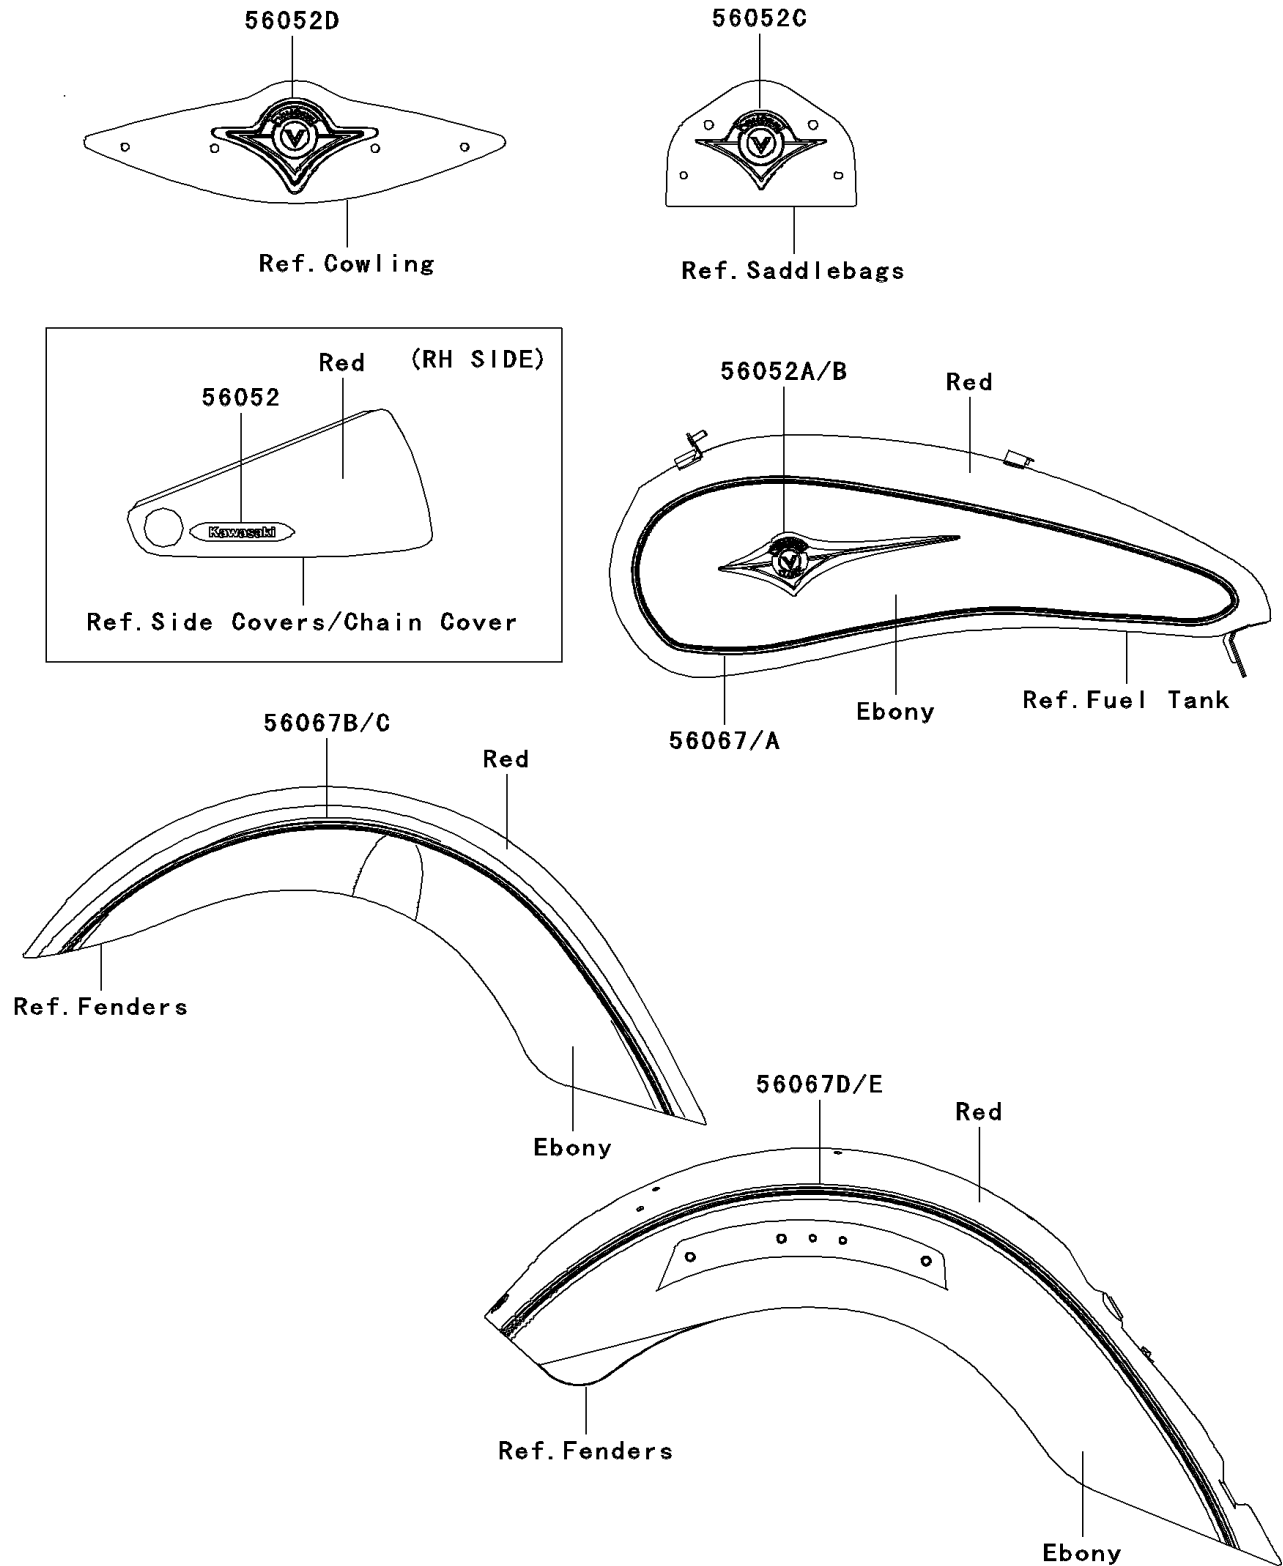

2007 Vulcan 2000 Classic LT

PARTS DIAGRAM

Decals(Ebony/Red)(F7F)

F2861B

2007 Vulcan 2000 Classic LT

PARTS LIST

Decals(Ebony/Red)(F7F)

ITEM NAME

PART NUMBER

QUANTITY
