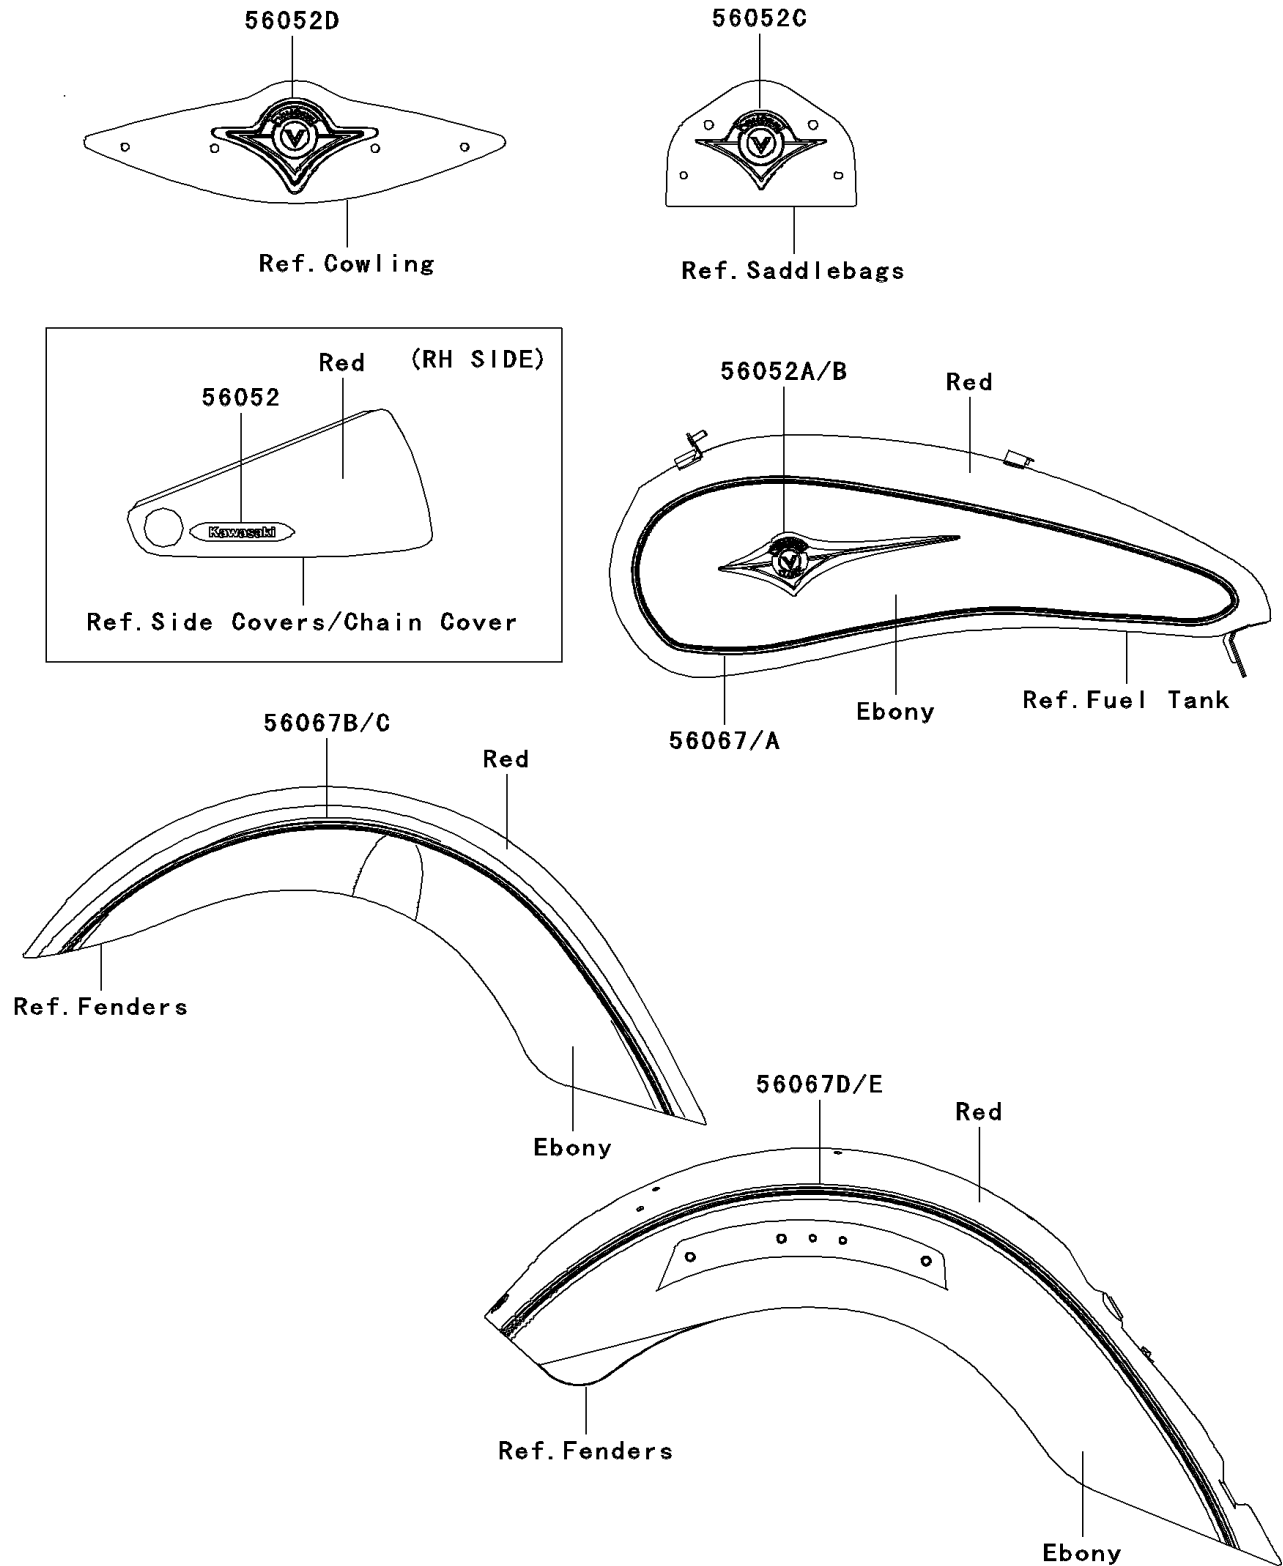

# 2007 Vulcan 2000 Classic LT

## PARTS DIAGRAM

Decals(Ebony/Red)(F7F)

F2861B

## PARTS LIST

Decals(Ebony/Red)(F7F)

**ITEM NAME**

**PART NUMBER**

**QUANTITY**

---