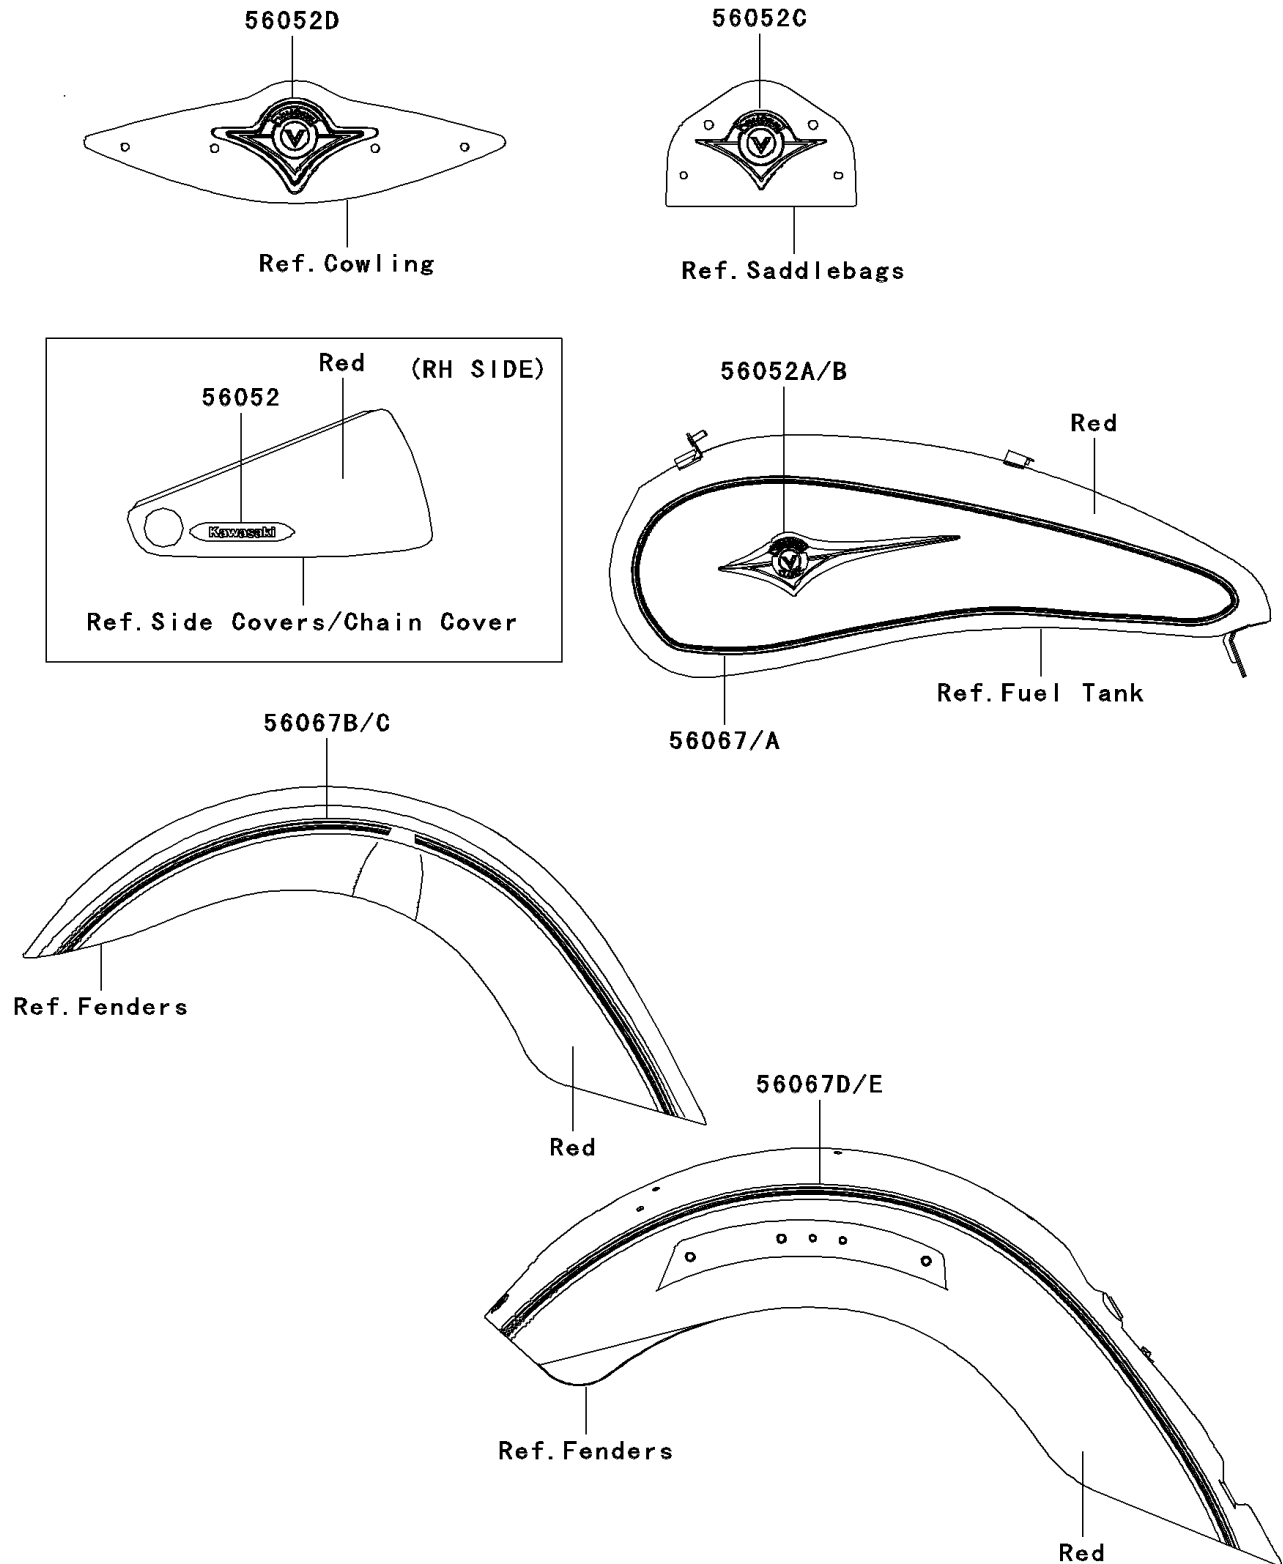

2006 Vulcan 2000 Classic LT

PARTS DIAGRAM

Decals(Red)(F6F)

F2861

2006 Vulcan 2000 Classic LT

PARTS LIST

Decals(Red)(F6F)

ITEM NAME	PART NUMBER	QUANTITY
-----------	-------------	----------
