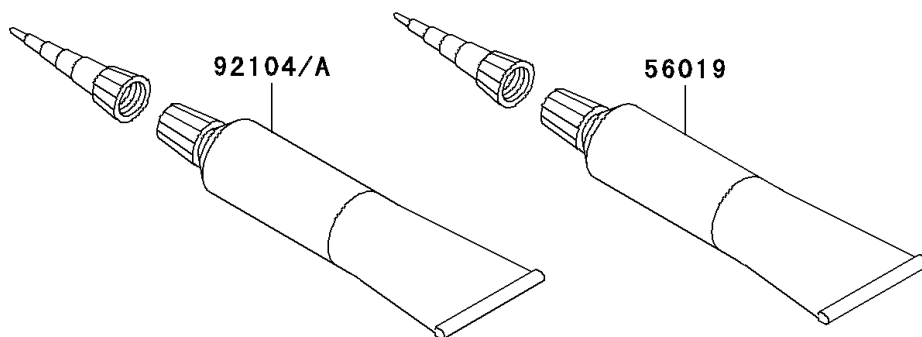

2007 Vulcan 2000 Classic LT

PARTS DIAGRAM

Owner's Tools

F2810

2007 Vulcan 2000 Classic LT

PARTS LIST

Owner's Tools

ITEM NAME

PART NUMBER

QUANTITY
