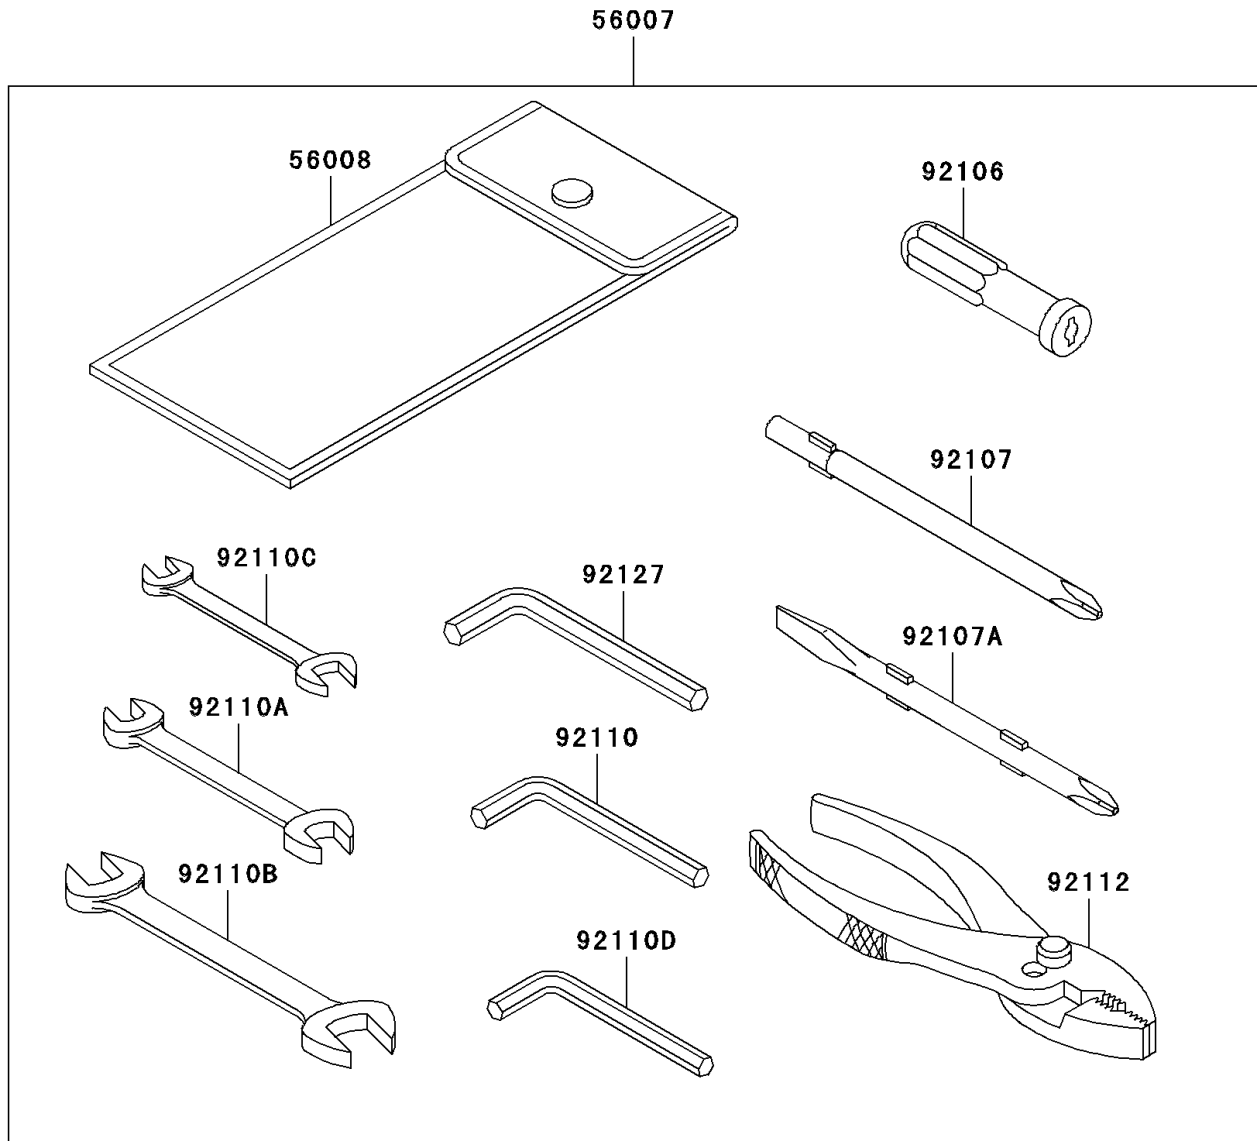

2007 Vulcan 2000 Classic LT

PARTS DIAGRAM

Owner's Tools

F2810

2007 Vulcan 2000 Classic LT

PARTS LIST

Owner's Tools

ITEM NAME

PART NUMBER

QUANTITY
