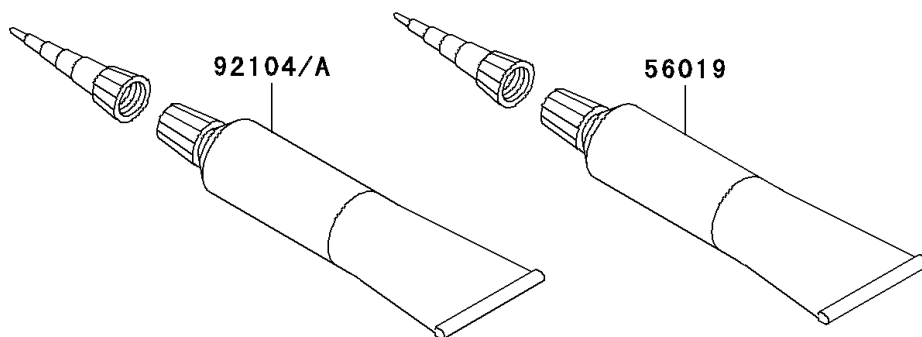

2006 Vulcan 2000 Classic LT

PARTS DIAGRAM

Owner's Tools

F2810

2006 Vulcan 2000 Classic LT

PARTS LIST Owner's Tools

ITEM NAME

PART NUMBER

QUANTITY
