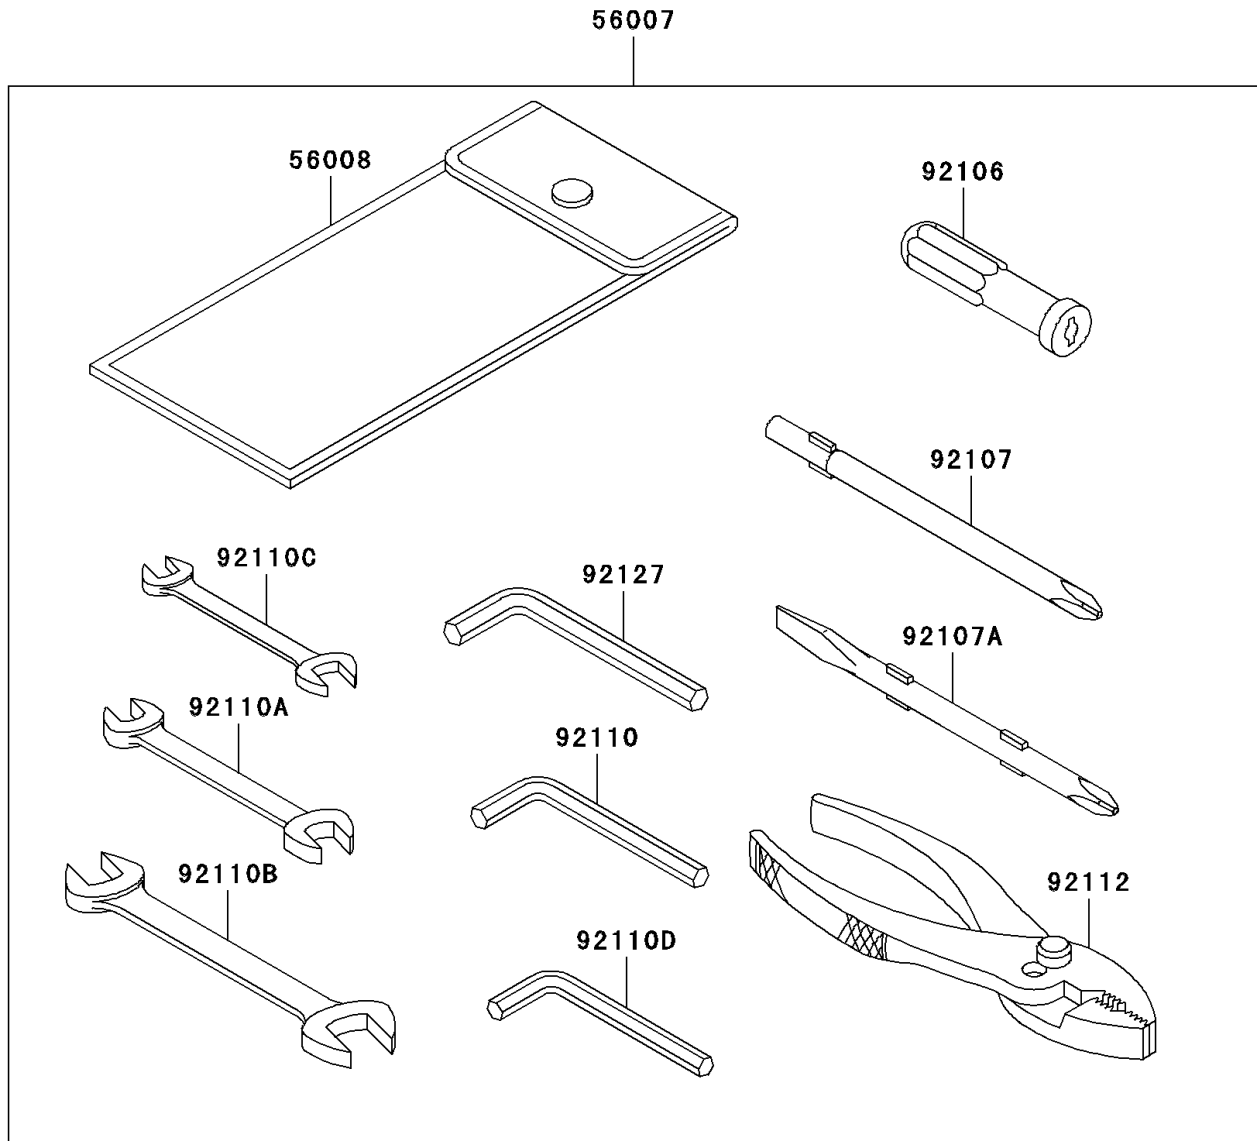

2006 Vulcan 2000 Classic LT

PARTS DIAGRAM

Owner's Tools

F2810

2006 Vulcan 2000 Classic LT

PARTS LIST Owner's Tools

ITEM NAME

PART NUMBER

QUANTITY
