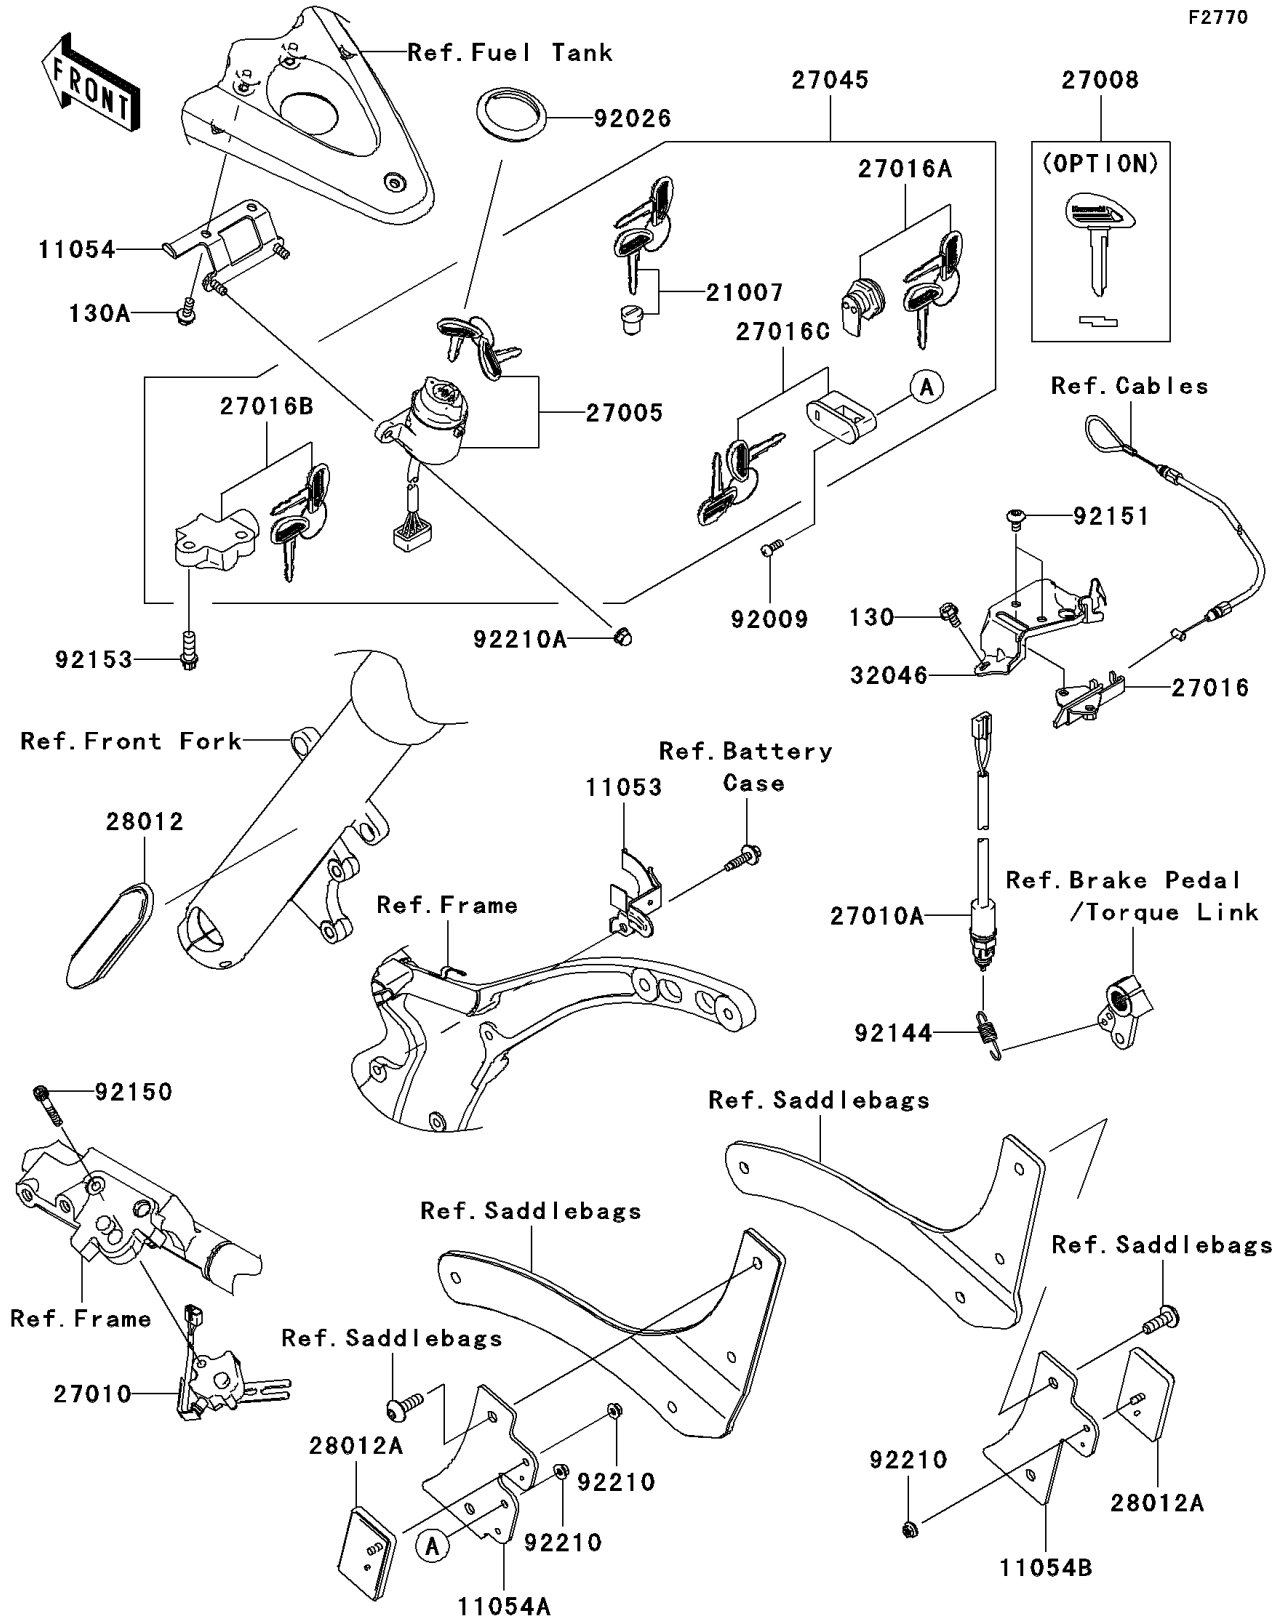

2006 Vulcan 2000 Classic LT

PARTS DIAGRAM

Ignition Switch/Locks/Reflectors

2006 Vulcan 2000 Classic LT

PARTS LIST

Ignition Switch/Locks/Reflectors

ITEM NAME	PART NUMBER	QUANTITY
-----------	-------------	----------
