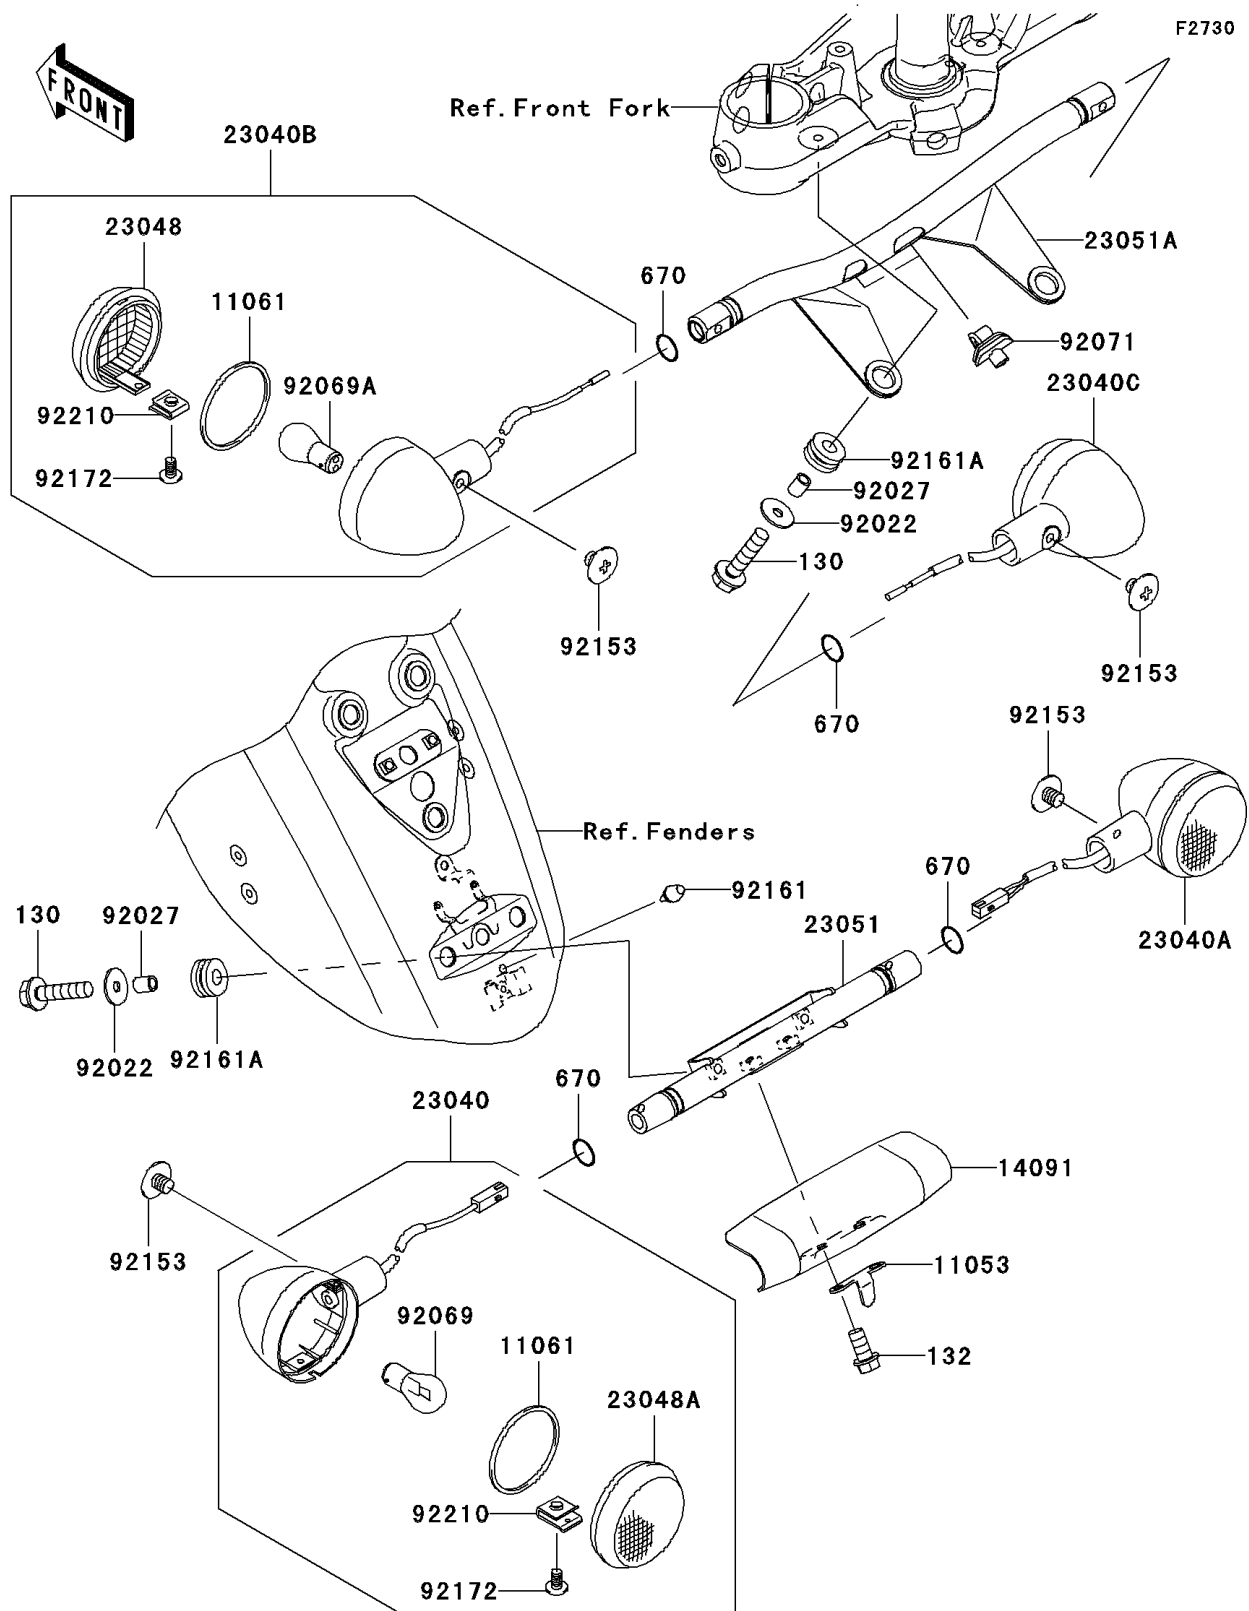

2007 Vulcan 2000 Classic LT

PARTS DIAGRAM

Turn Signals

2007 Vulcan 2000 Classic LT

PARTS LIST

Turn Signals

ITEM NAME	PART NUMBER	QUANTITY
-----------	-------------	----------
