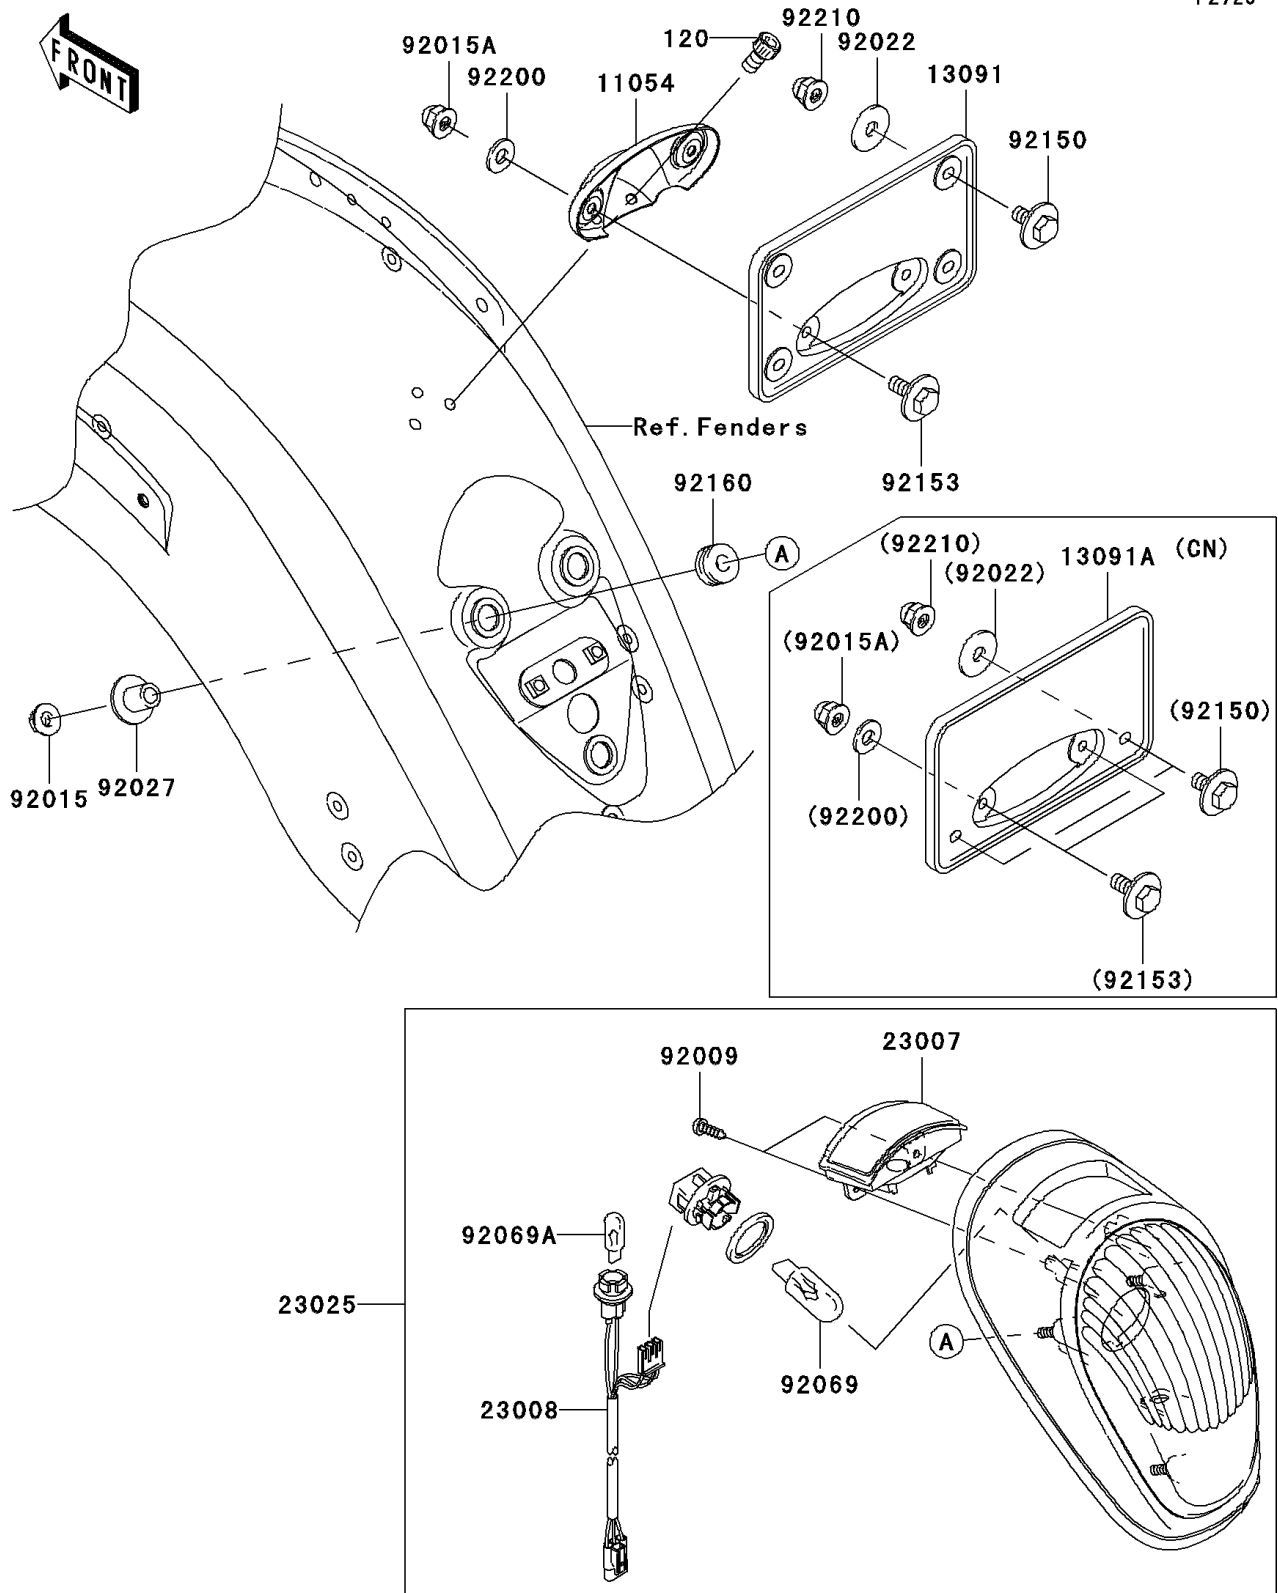

2007 Vulcan 2000 Classic LT

PARTS DIAGRAM

Taillight(s)

F2720

2007 Vulcan 2000 Classic LT

PARTS LIST

Taillight(s)

ITEM NAME

PART NUMBER

QUANTITY
