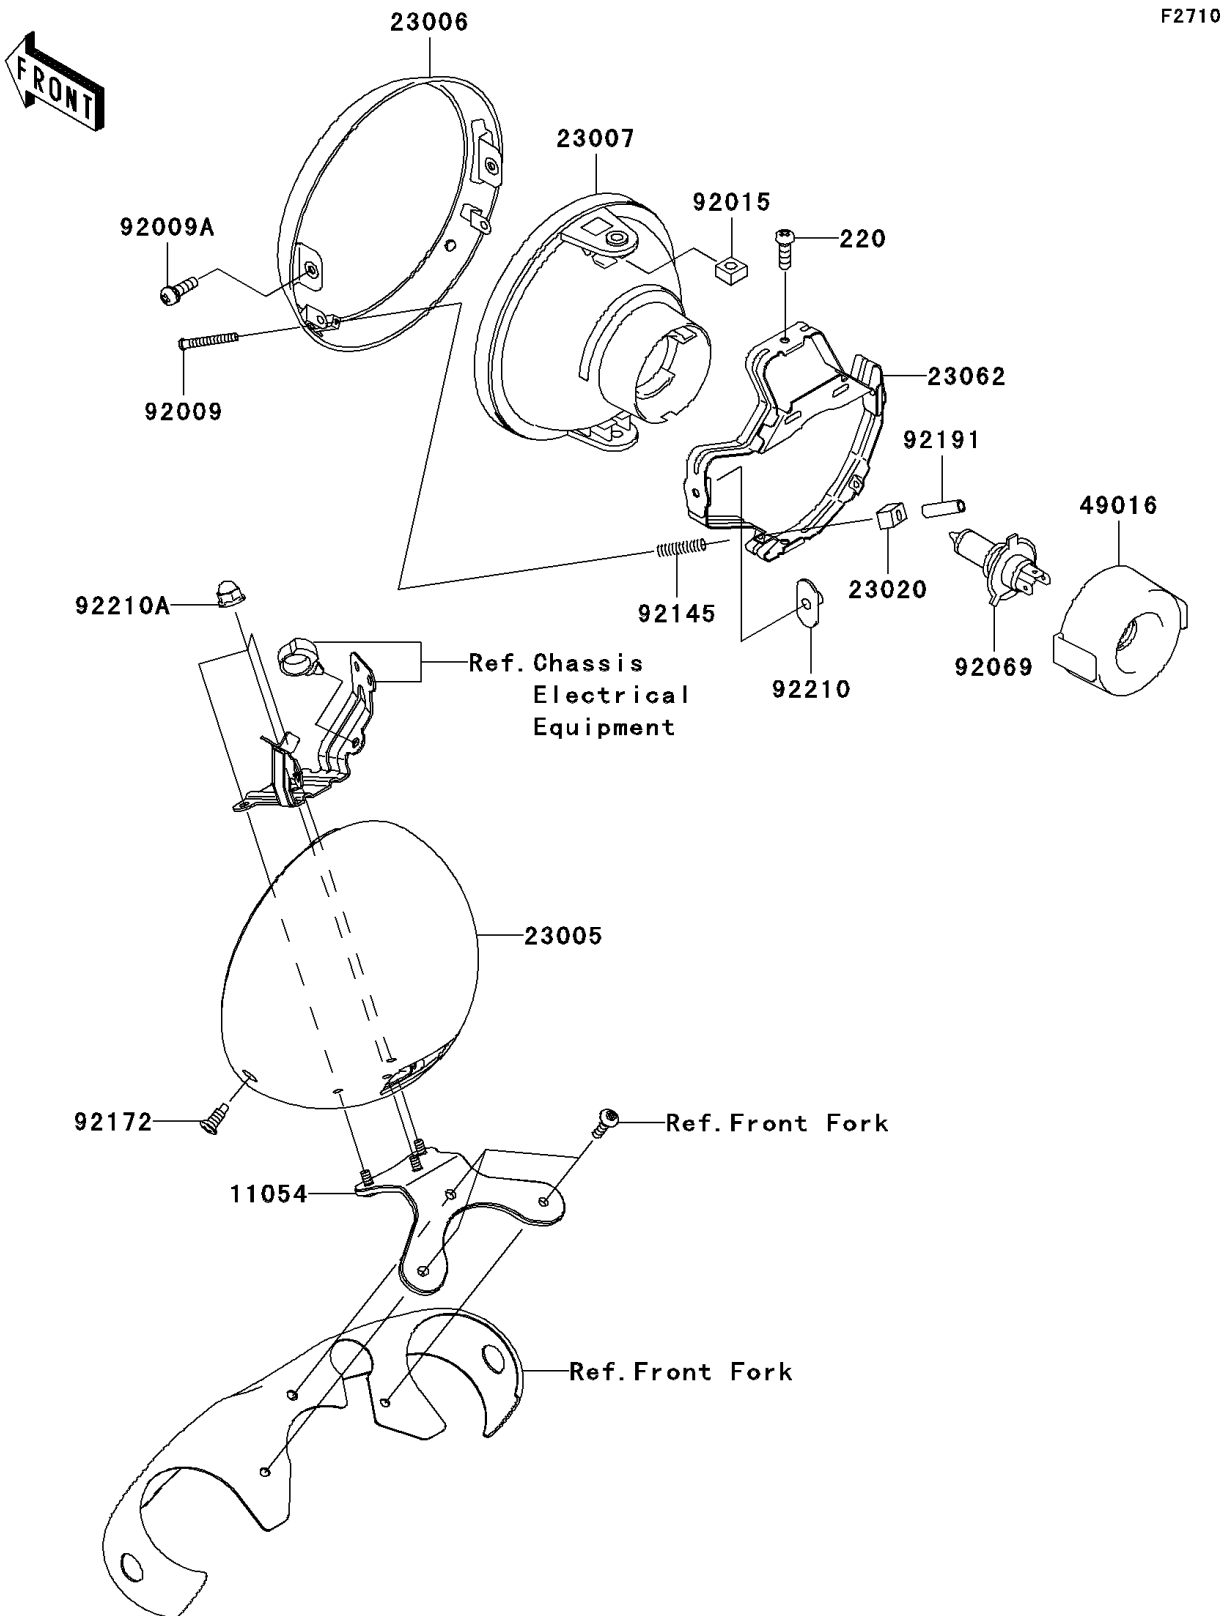

2007 Vulcan 2000 Classic LT

PARTS DIAGRAM

Headlight(s)

2007 Vulcan 2000 Classic LT

PARTS LIST

Headlight(s)

ITEM NAME

PART NUMBER

QUANTITY
