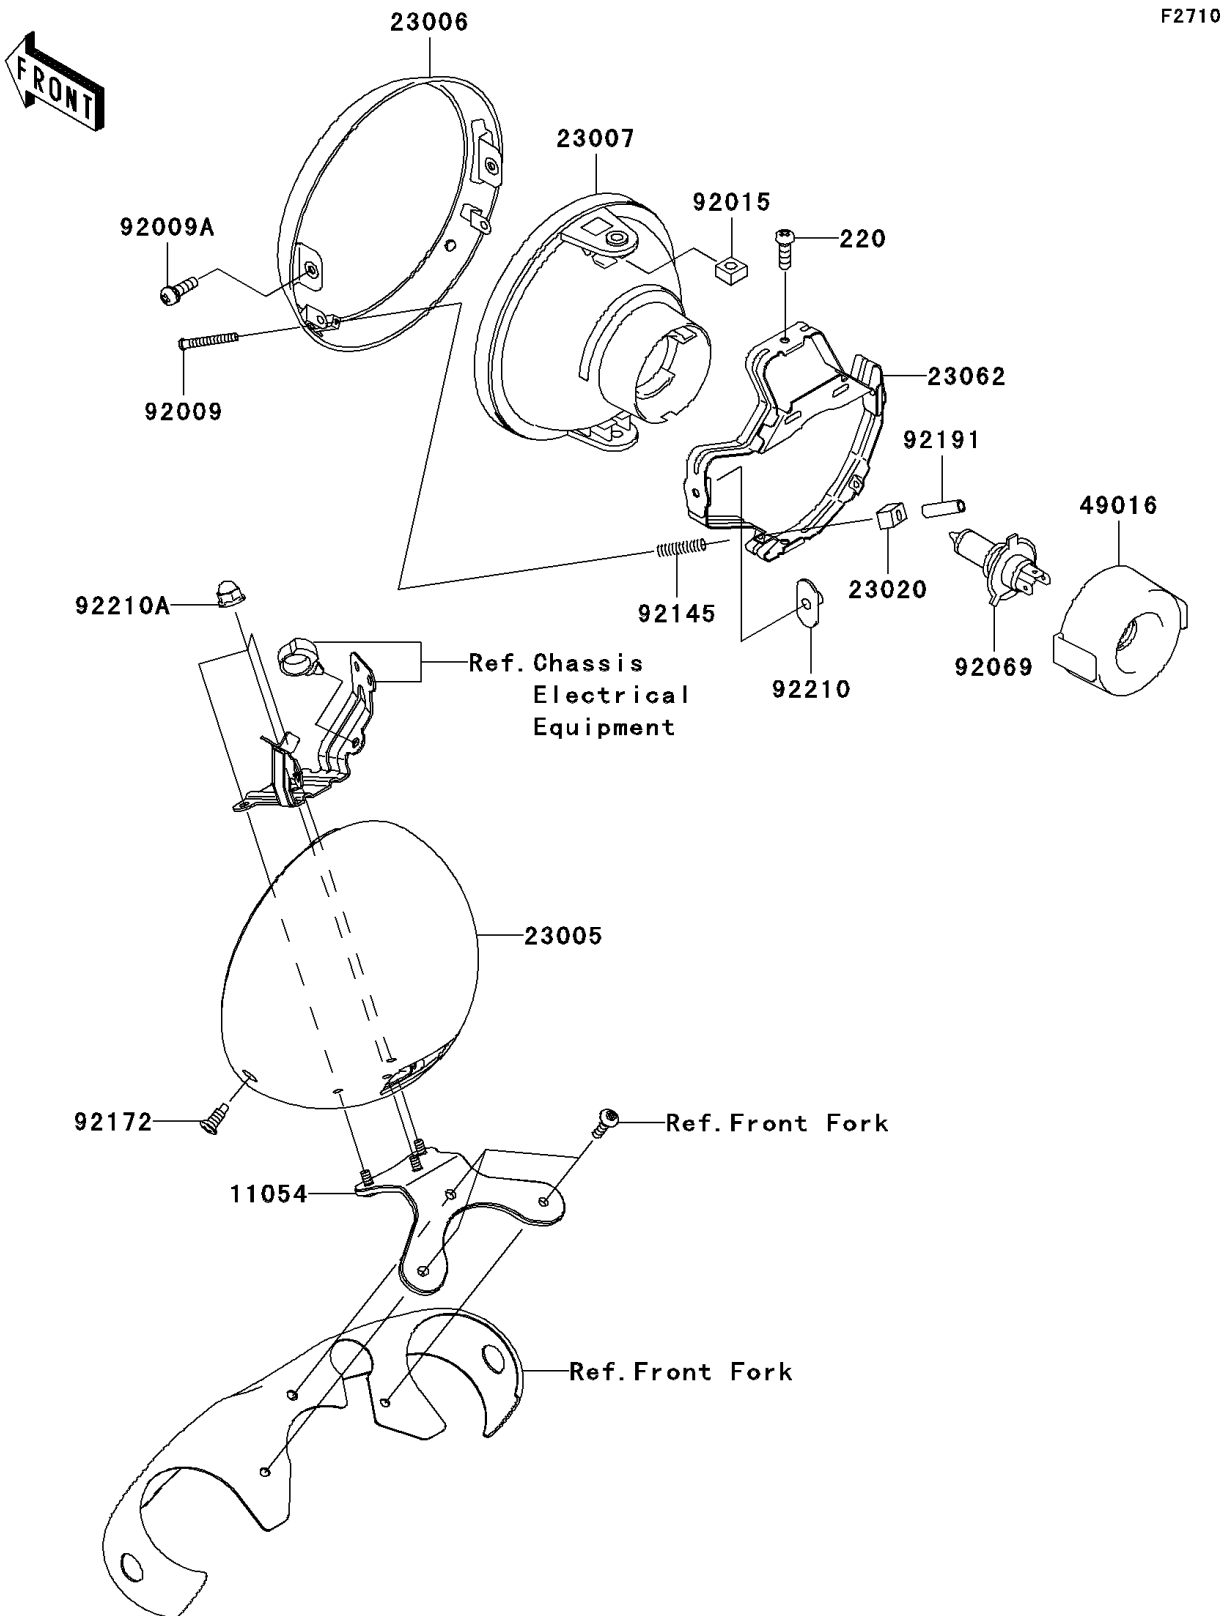

2007 Vulcan 2000 Classic LT

PARTS DIAGRAM

Headlight(s)