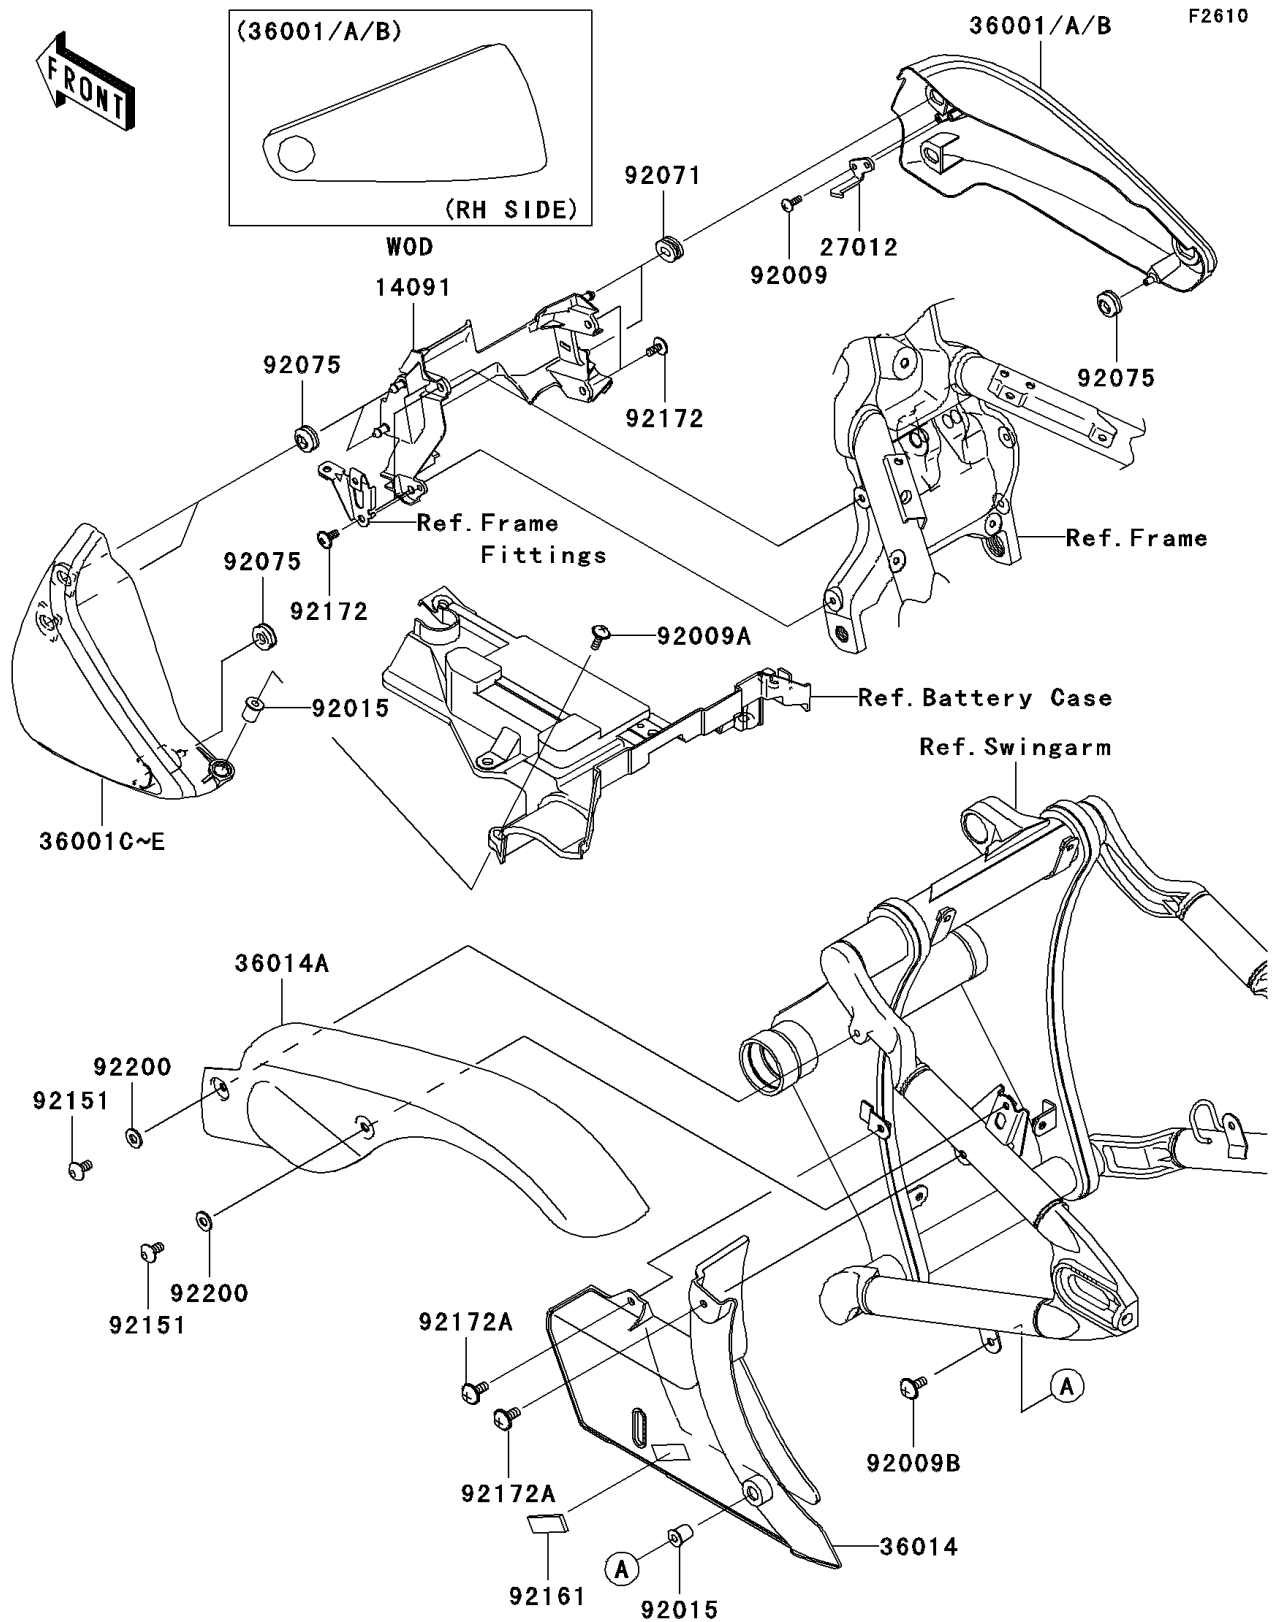

2006 Vulcan 2000 Classic LT

PARTS DIAGRAM

Side Covers/Chain Cover

2006 Vulcan 2000 Classic LT

PARTS LIST

Side Covers/Chain Cover

ITEM NAME	PART NUMBER	QUANTITY
-----------	-------------	----------
