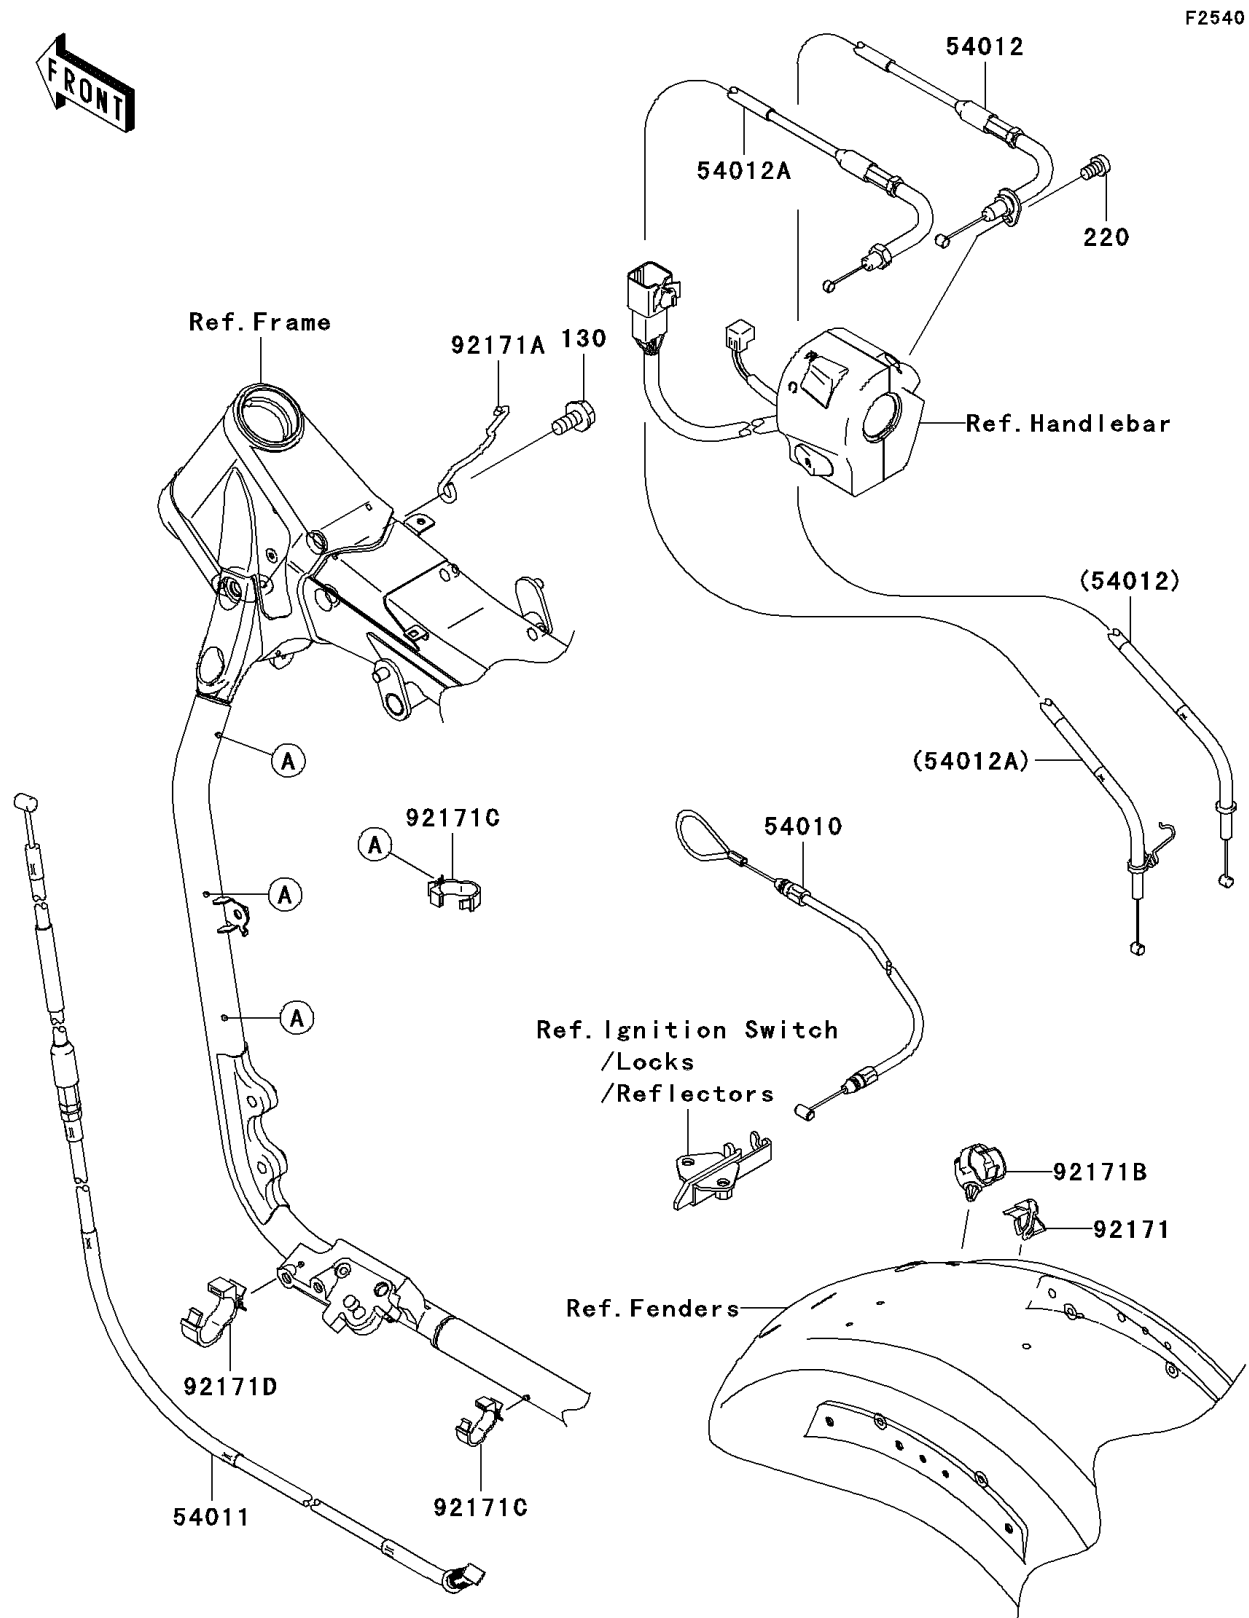

2007 Vulcan 2000 Classic LT

PARTS DIAGRAM

Cables

2007 Vulcan 2000 Classic LT

PARTS LIST

Cables

ITEM NAME

PART NUMBER

QUANTITY
