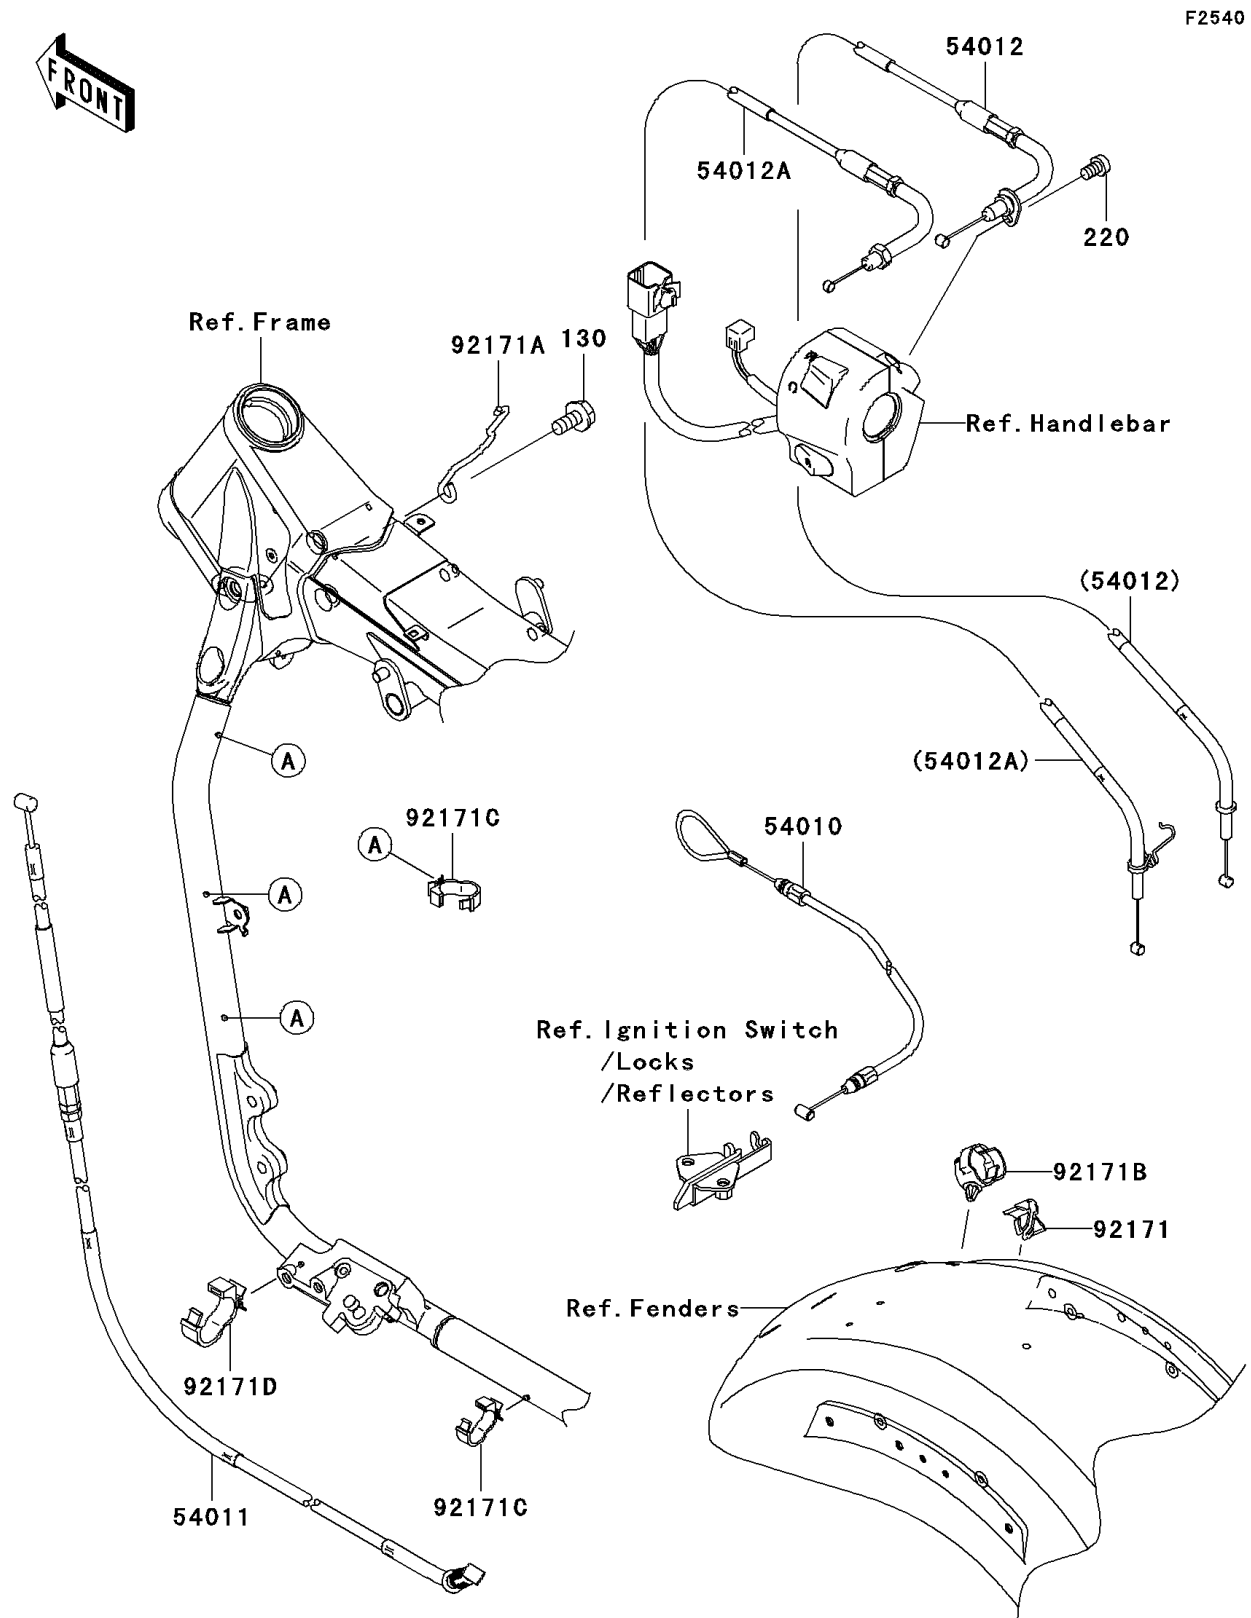

2006 Vulcan 2000 Classic LT

PARTS DIAGRAM

Cables

2006 Vulcan 2000 Classic LT

PARTS LIST

Cables

ITEM NAME

PART NUMBER

QUANTITY
