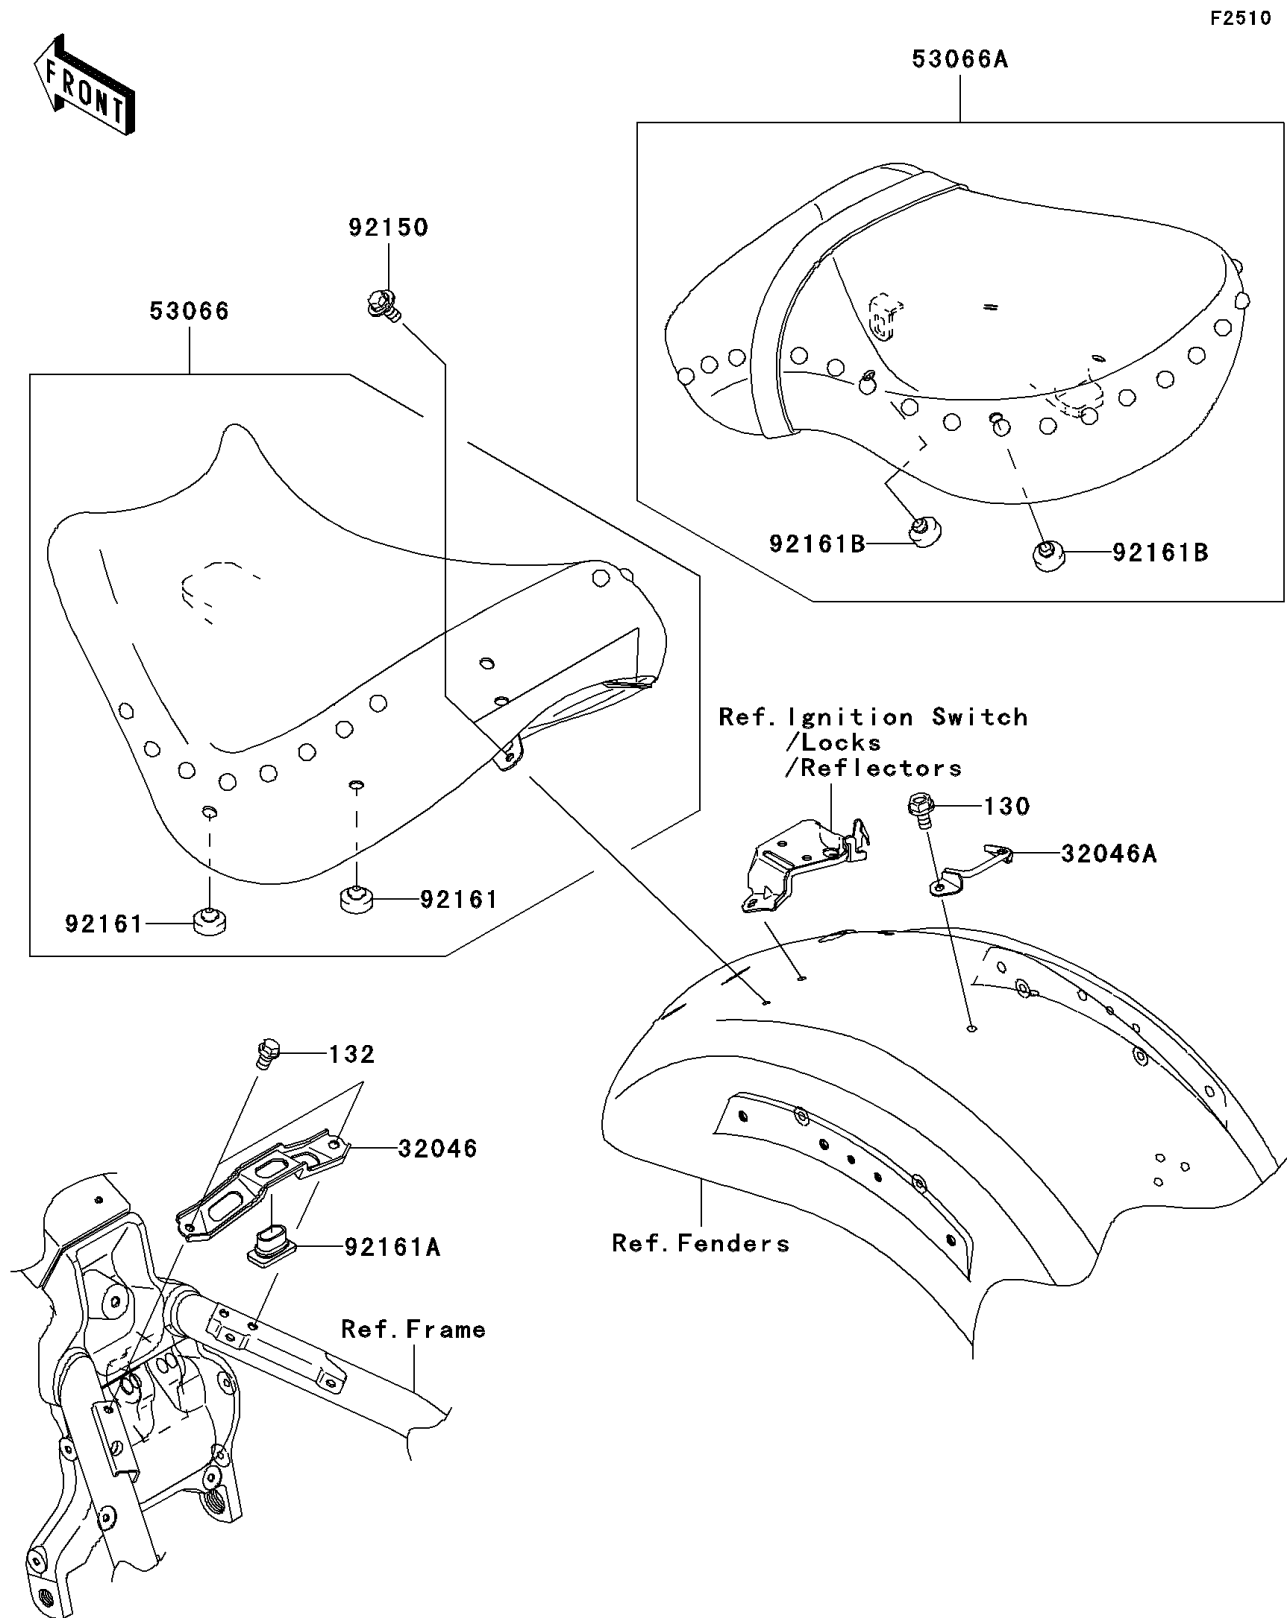

2007 Vulcan 2000 Classic LT

PARTS DIAGRAM

Seat