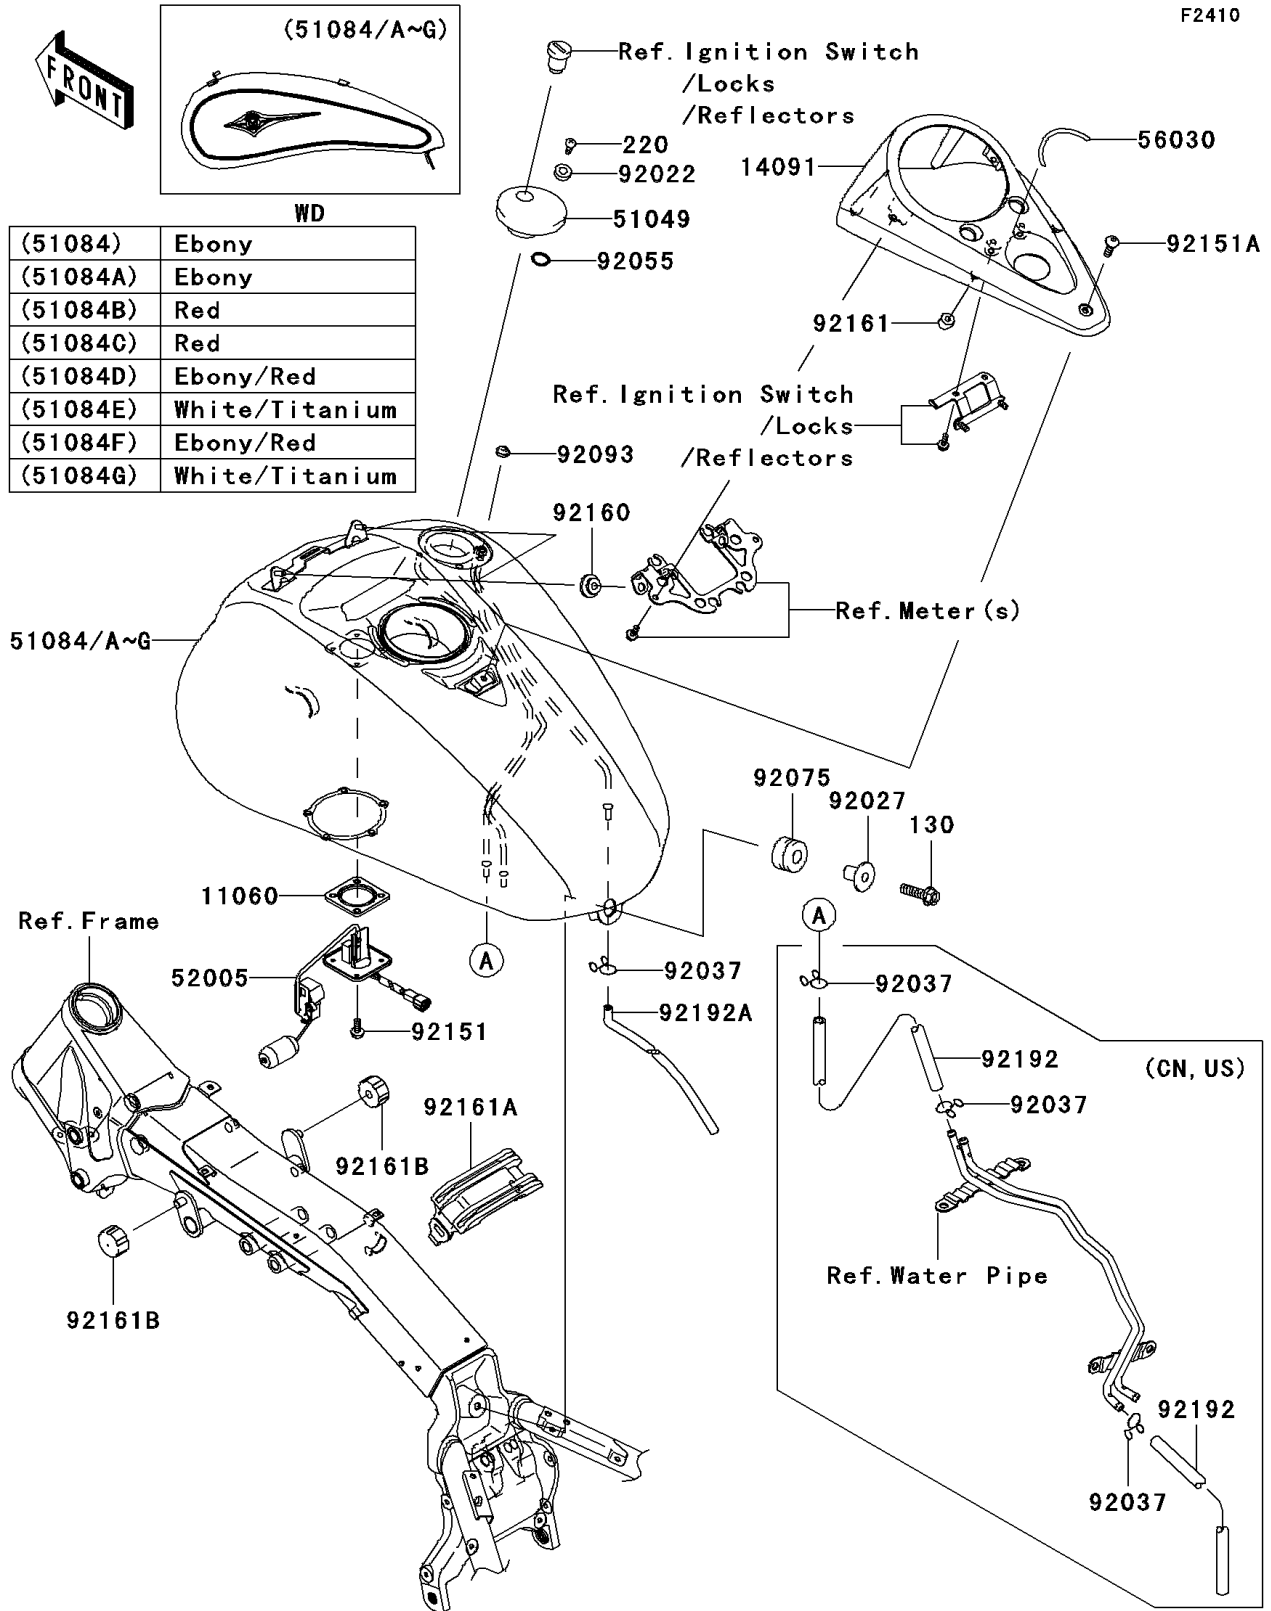

## PARTS DIAGRAM

### Fuel Tank

# 2007 Vulcan 2000 Classic LT

## PARTS LIST

Fuel Tank

**ITEM NAME**

**PART NUMBER**

**QUANTITY**

---