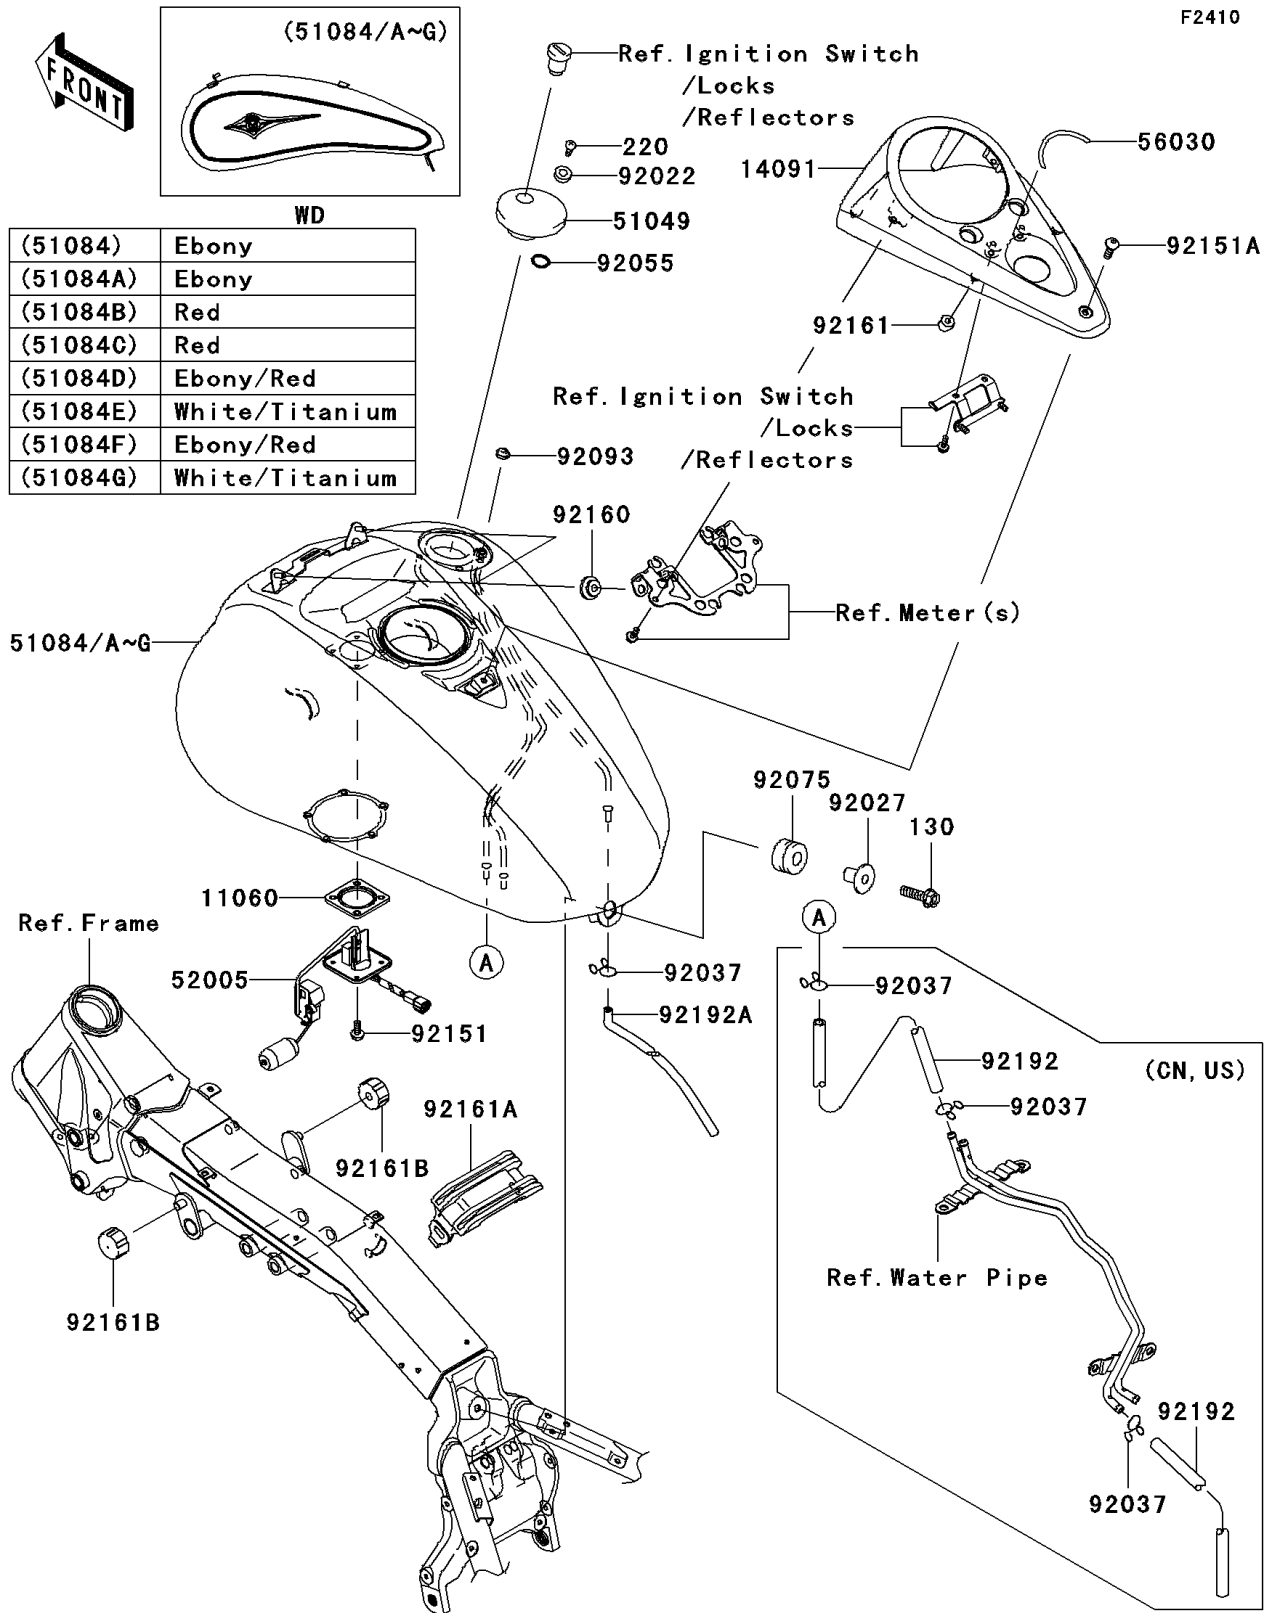

2006 Vulcan 2000 Classic LT

PARTS DIAGRAM

Fuel Tank

2006 Vulcan 2000 Classic LT

PARTS LIST

Fuel Tank

ITEM NAME	PART NUMBER	QUANTITY
-----------	-------------	----------
