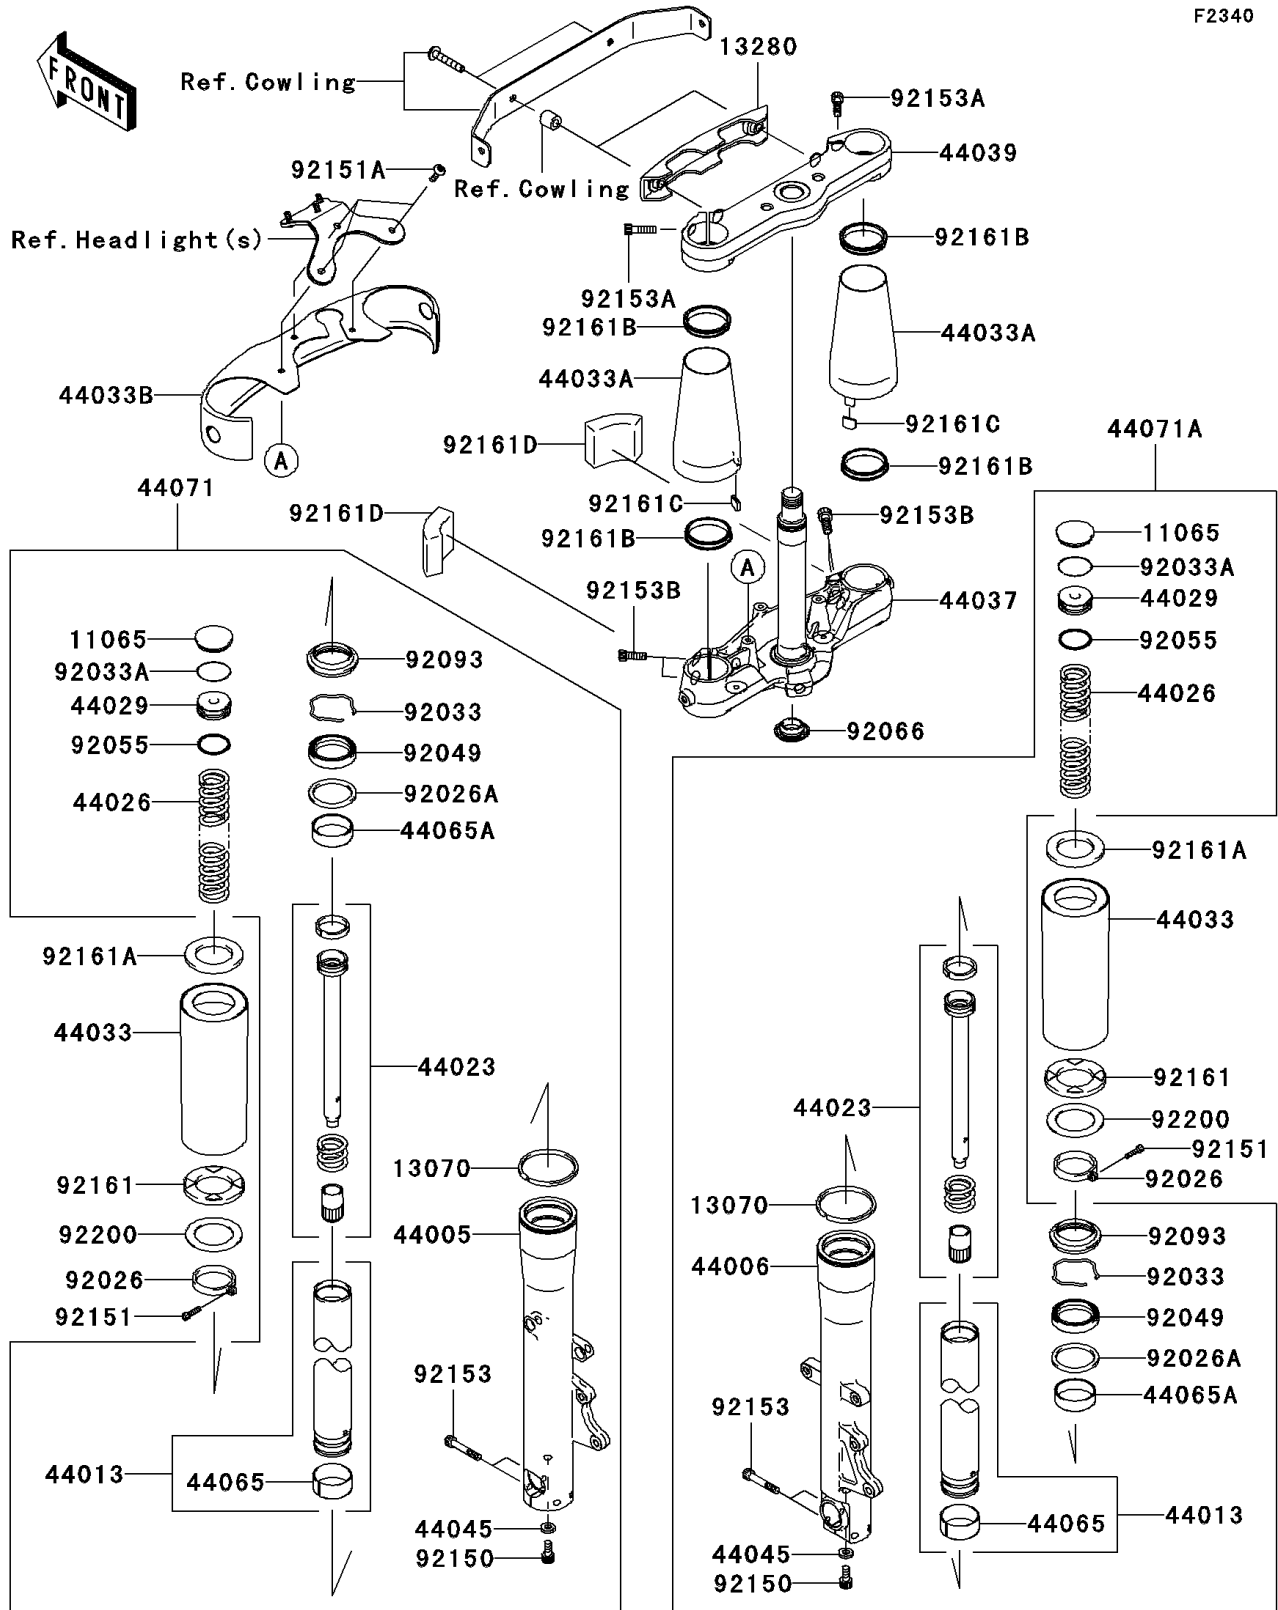

2007 Vulcan 2000 Classic LT

PARTS DIAGRAM

Front Fork

F2340

2007 Vulcan 2000 Classic LT

PARTS LIST

Front Fork

ITEM NAME

PART NUMBER

QUANTITY
