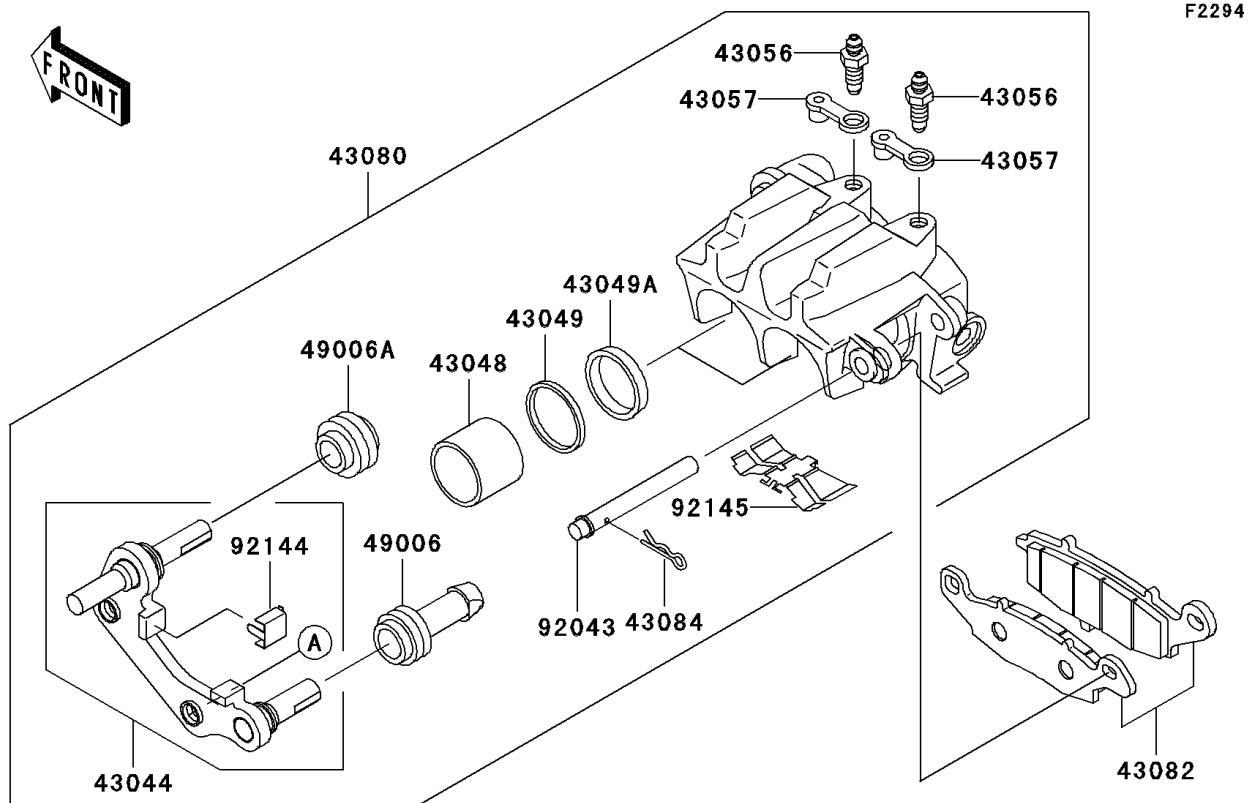

2007 Vulcan 2000 Classic LT

PARTS DIAGRAM

Rear Brake

2007 Vulcan 2000 Classic LT

PARTS LIST

Rear Brake

ITEM NAME	PART NUMBER	QUANTITY
-----------	-------------	----------
